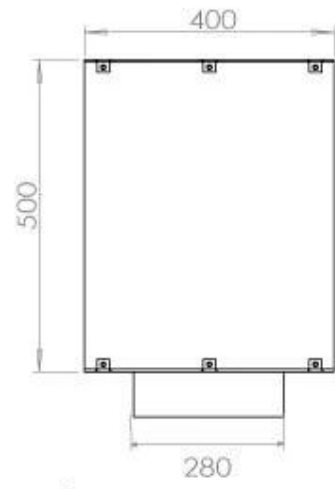

FLA 3+ 790 mm