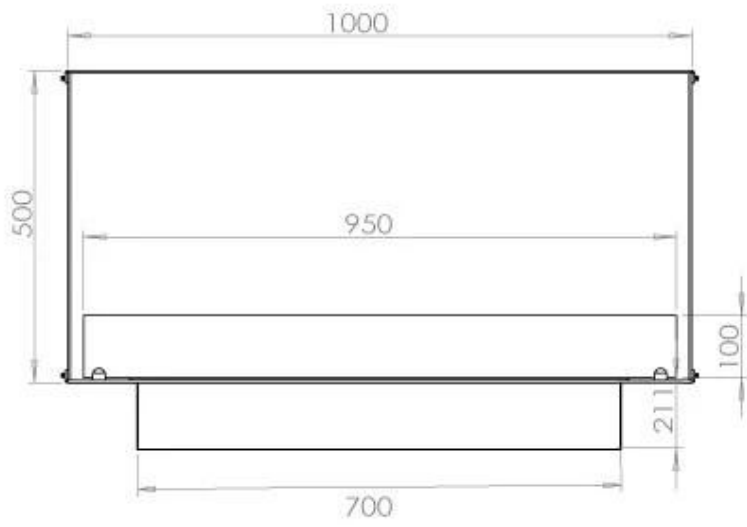

Size

| | |
|--------------|---------|
| Length/Width | 100 cm |
| Height | 50 cm |
| Depth | 40 cm |
| Weight | 58,5 kg |

Appearance

| | |
|-----------------|-------|
| Materials | Steel |
| Steel thickness | 4 mm |
| Colour | Black |
| Glas included | Yes |

FLA 3+ 790 mm

FLA 3 790 mm

PrimeFire 700

Automatic burner 700

Superior Manual 800