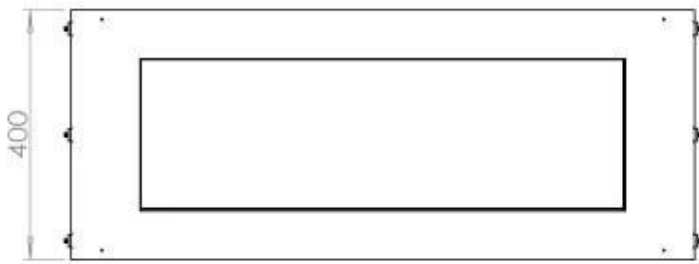

PrimeFire 700