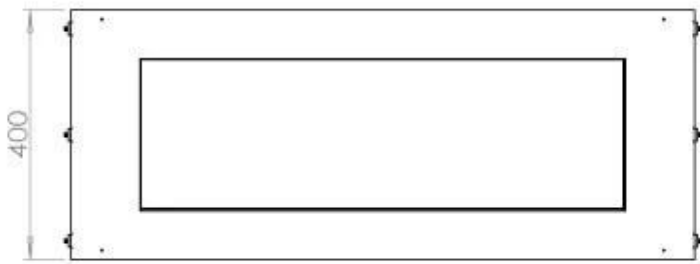

Automatic burner 700