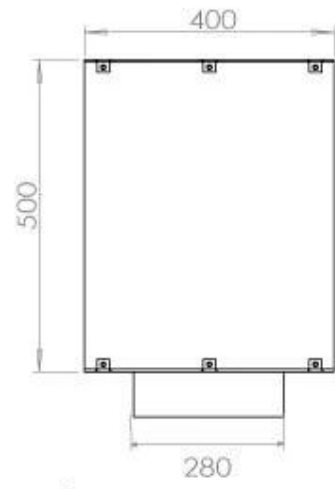

#### Burner - Features

Flame length	60 cm
Heat output (max)	4.4 kW kW
Usage	0.62 L/h
Remote control	Yes (add-on)
Requires electricity	No
Requires electricity	Yes
Adjustable flame	Yes
Control	Remote Control
Control	Automatic
Control	Manual
Burn time	6.5 hours
Minimum room size	80 m <sup>3</sup>
Burner type	4 Litre Superior

#### Size

Depth	40 cm
Height	50 cm
Length/Width	100 cm
Weight	58,5 kg

#### Appearance

Steel thickness	4 mm
Materials	Steel
Colour	Black
Glas included	Yes

**FLA 3+ 790 mm**

**FLA 3 790 mm**