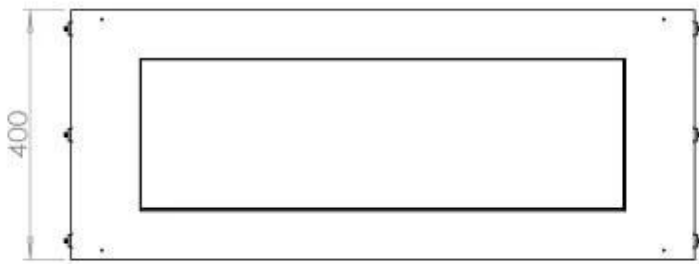

#### Size

Depth	40 cm
Height	50 cm
Length/Width	100 cm
Weight	58,5 kg

#### Appearance

Steel thickness	4 mm
Materials	Steel
Colour	Black
Glas included	Yes

**FLA 3+ 790 mm**

**FLA 3 790 mm**