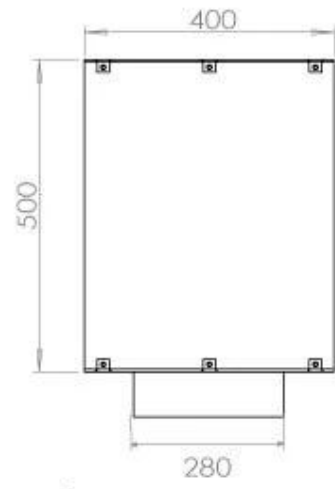

#### Size

Depth	40 cm
Height	50 cm
Length/Width	100 cm
Weight	58,5 kg

#### Appearance

Steel thickness	4 mm
Materials	Steel
Colour	Black
Glas included	Yes

**FLA 3+ 790 mm**

**FLA 3 790 mm**