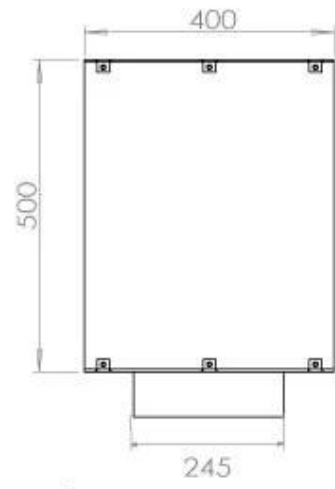

PrimeFire 700