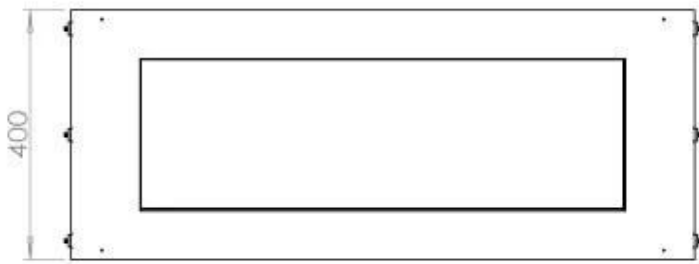

Automatic burner 700