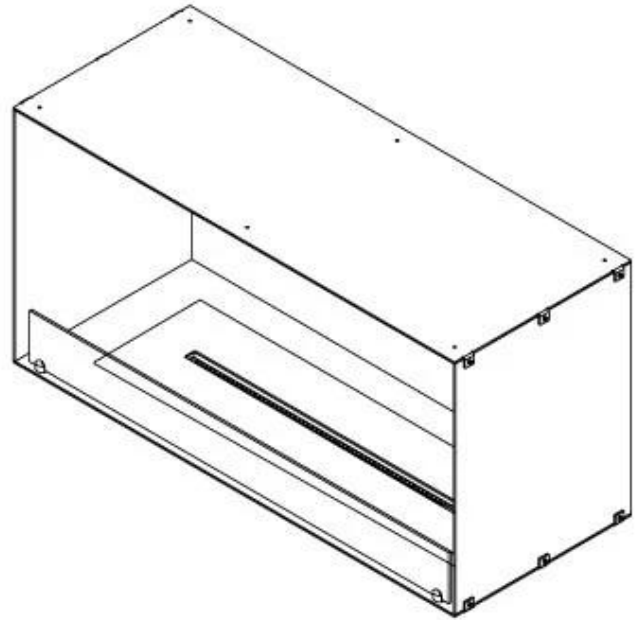

PrimeFire 700