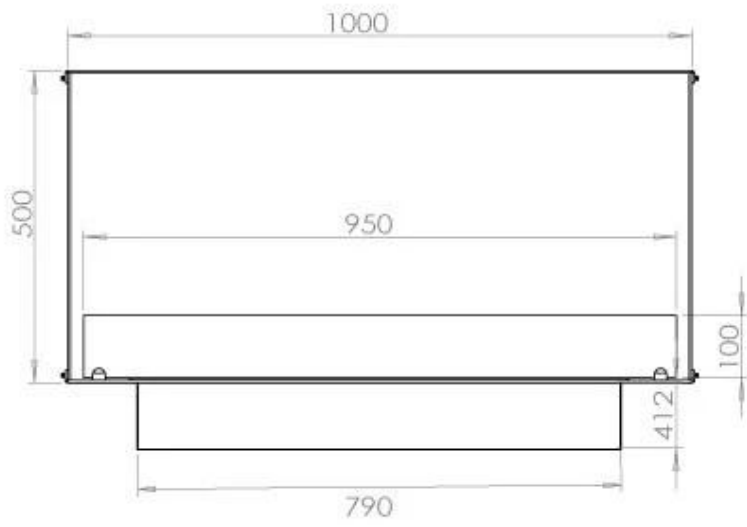

FLA 3+ 790 mm