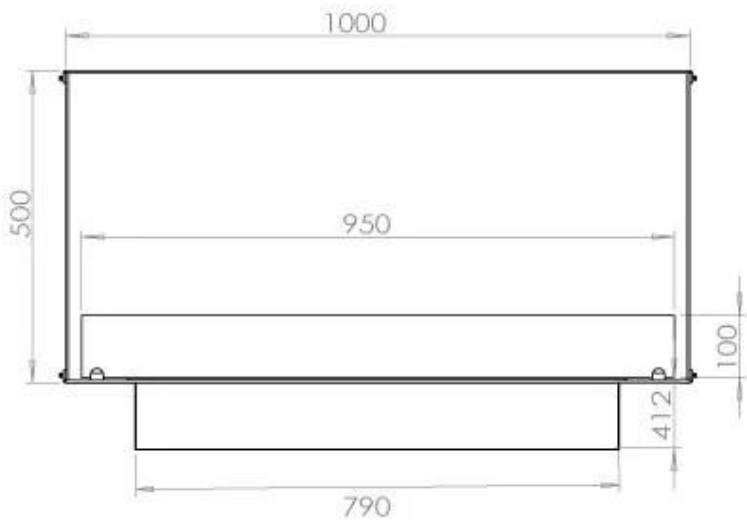

#### Burner - Features

Flame length	60 cm
Heat output (max)	4.4 kW kW
Usage	0.62 L/h
Remote control	Yes (add-on)
Requires electricity	No
Requires electricity	Yes
Adjustable flame	Yes
Control	Remote Control
Control	Automatic
Control	Manual
Burn time	6.5 hours
Minimum room size	80 m <sup>3</sup>
Burner type	4 Litre Superior

#### Size

Depth	40 cm
Height	50 cm
Length/Width	100 cm
Weight	58,5 kg

#### Appearance

Steel thickness	4 mm
Materials	Steel
Colour	Black
Glas included	Yes

**FLA 3+ 790 mm**

**FLA 3 790 mm**