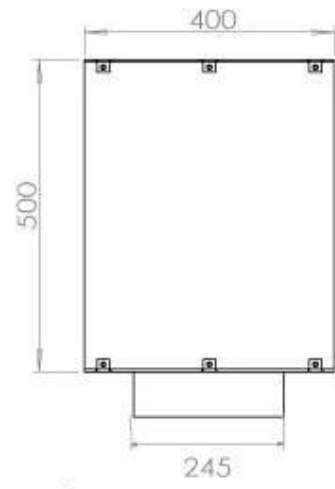

Automatic burner 700