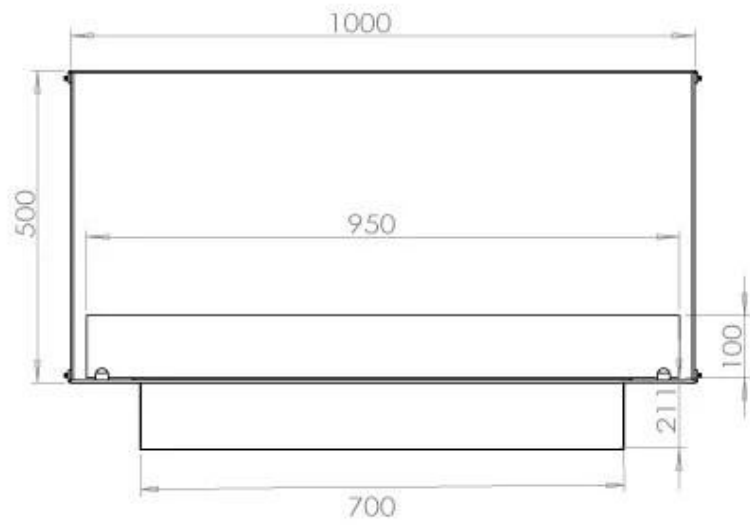

Automatic burner 700