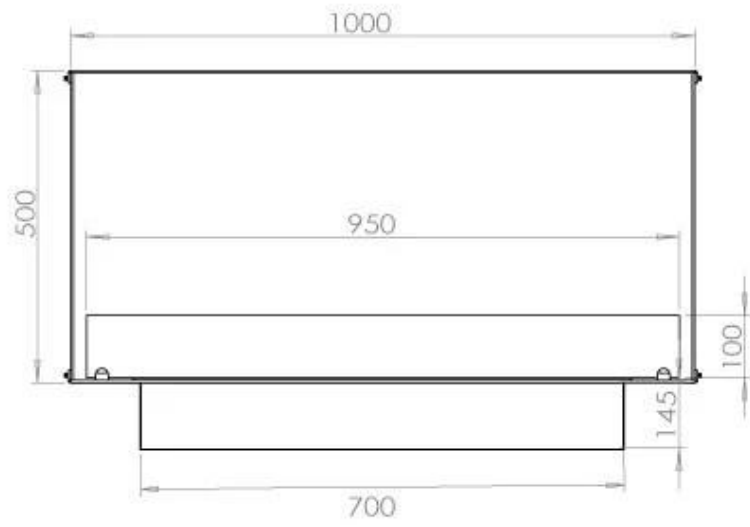

PrimeFire 700