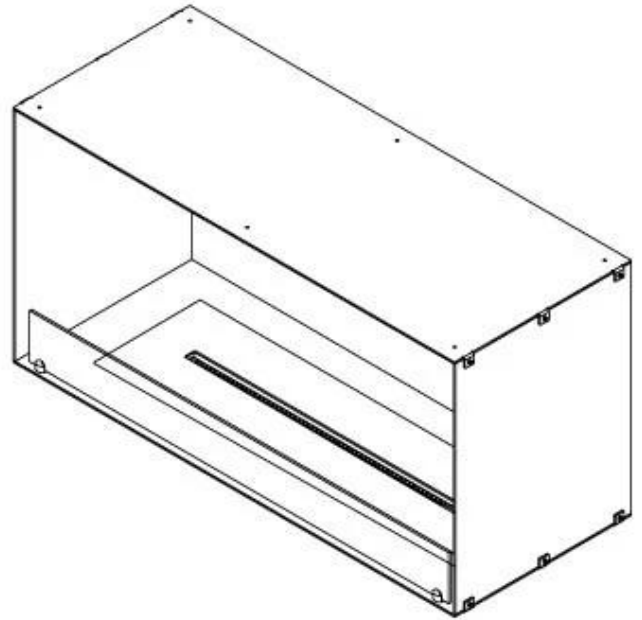

FLA 3+ 790 mm