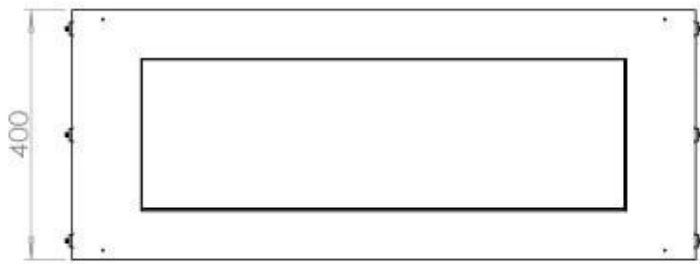

FLA 3+ 790 mm