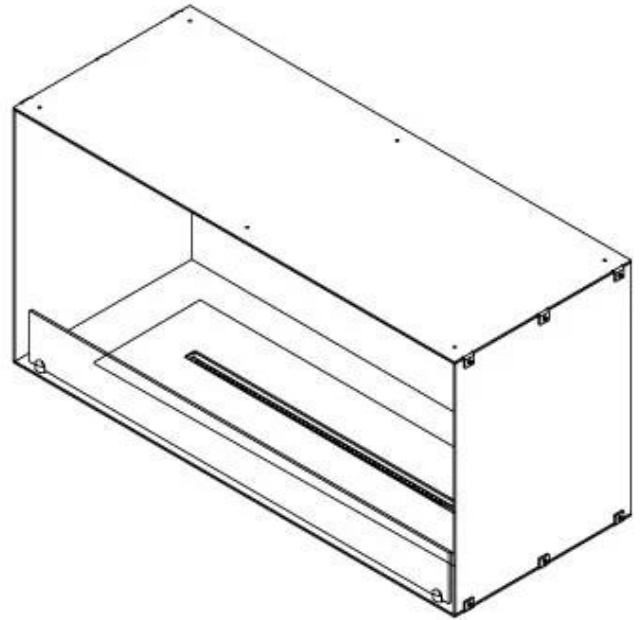

Automatic burner 700