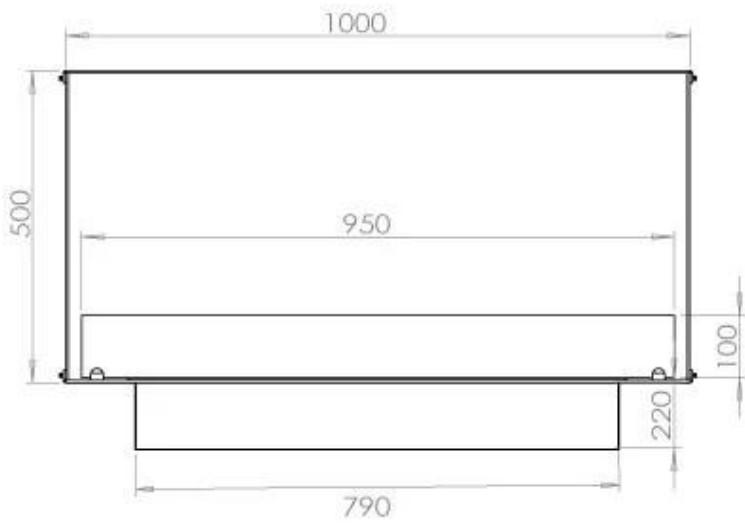

#### Burner - Features

Flame length	60 cm
Heat output (max)	4.4 kW kW
Usage	0.62 L/h
Remote control	Yes (add-on)
Requires electricity	No
Requires electricity	Yes
Adjustable flame	Yes
Control	Remote Control
Control	Automatic
Control	Manual
Burn time	6.5 hours
Minimum room size	80 m <sup>3</sup>
Burner type	4 Litre Superior

#### Size

Depth	40 cm
Height	50 cm
Length/Width	100 cm
Weight	58,5 kg

#### Appearance

Steel thickness	4 mm
Materials	Steel
Colour	Black
Glas included	Yes

**FLA 3+ 790 mm**

**FLA 3 790 mm**