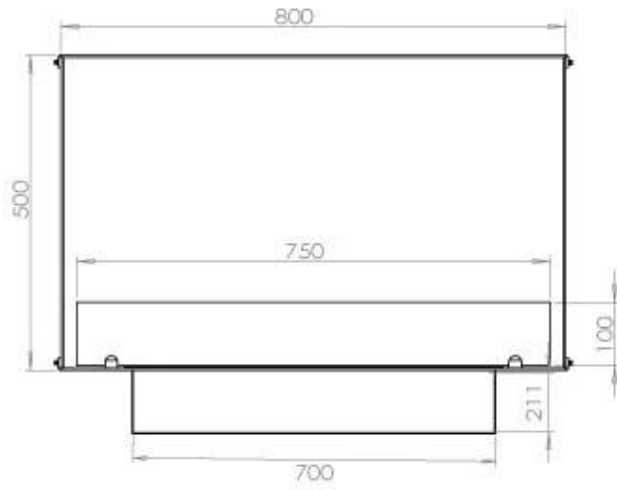

Size

Weight	25 kg
Depth	40 cm
Height	50 cm
Length/Width	80 cm

Appearance

Steel thickness	4 mm
Materials	Steel
Colour	Black
Glas included	Yes

Automatic burner 700

PrimeFire 700

Superior Manual 600