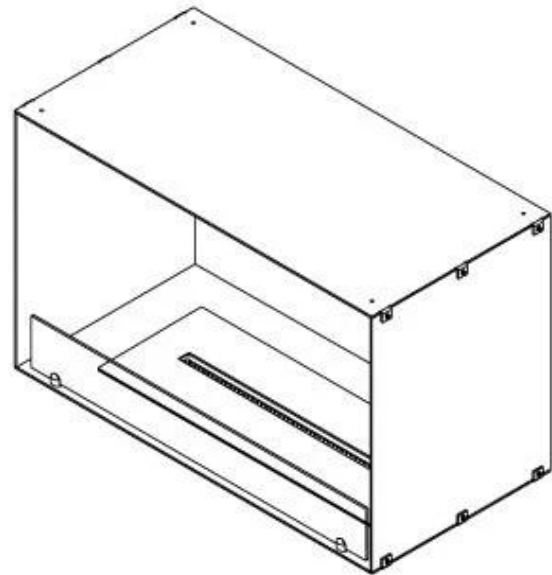

CACHFIRES

FOCO ONE 800

BIO-30-128

Foco One 800 is an elegant, single-sided bioethanol fireplace designed for in-wall installation where the flames can only be seen from the front. This fireplace offers a stylish solution for creating a cosy atmosphere. Customise the fireplace to suit your needs and choose between a manual or automatic burner. Tempered glass is included to protect the flame and ensure a stable flame experience. If the fireplace is built into a combustible wall, you should insulate between the fireplace and the wall.

Type

Flue/chimney	Not Required
Recommended air change rate	1
Producttype	1-sided Built-in Bioethanol Fireplace
Brand	Foco
Fuel	Bioethanol
Flame view	Front
Use	Indoor
Warranty	2 years

Size

Length/Width	80 cm
Height	50 cm
Depth	40 cm
Weight	25 kg

Appearance

Materials	Steel
Steel thickness	4 mm
Colour	Black
Glas included	Yes

Automatic burner 700

PrimeFire 700

Superior Manual 600