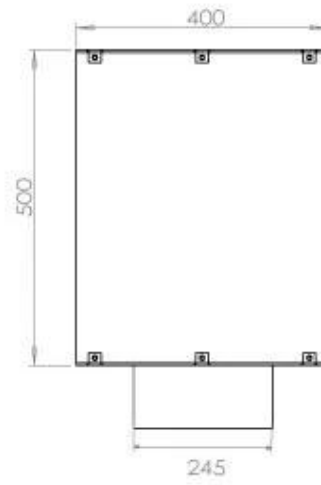

Size

Weight	25 kg
Depth	40 cm
Height	50 cm
Length/Width	80 cm

Appearance

Steel thickness	4 mm
Materials	Steel
Colour	Black
Glas included	Yes

Automatic burner 700

PrimeFire 700

Superior Manual 600