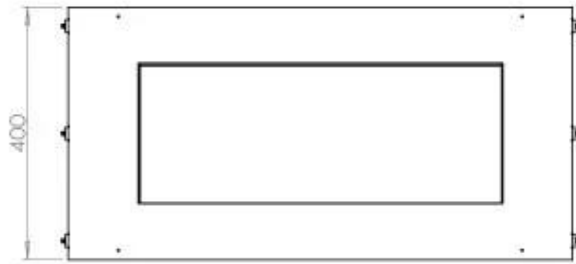

Automatic burner 700