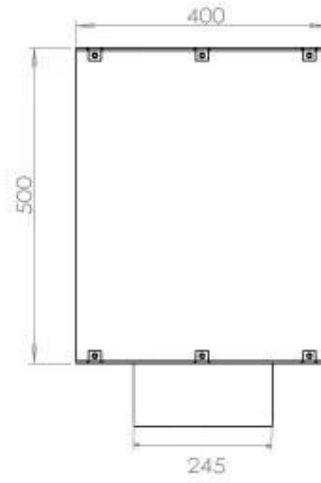

Size

Weight	25 kg
Depth	40 cm
Height	50 cm
Length/Width	80 cm

Appearance

Steel thickness	4 mm
Materials	Steel
Colour	Black
Glas included	Yes

Automatic burner 700

PrimeFire 700

Superior Manual 600