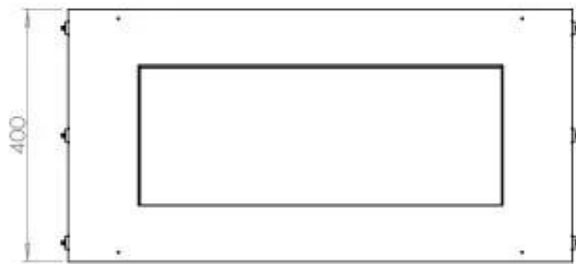

Size

Weight	25 kg
Depth	40 cm
Height	50 cm
Length/Width	80 cm

Appearance

Steel thickness	4 mm
Materials	Steel
Colour	Black
Glas included	Yes

Automatic burner 700

PrimeFire 700

Superior Manual 600