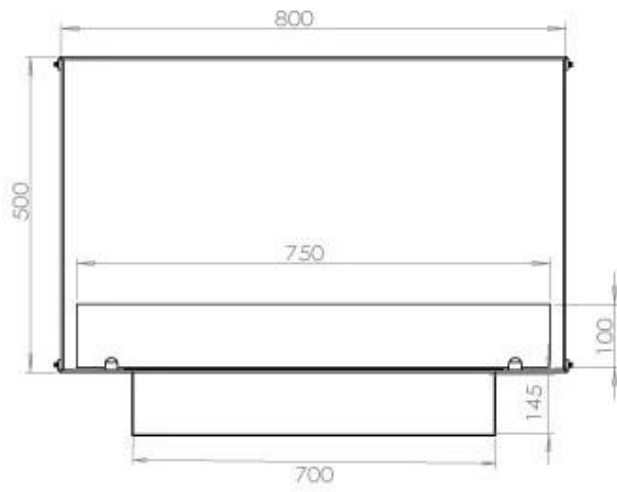

Size

Weight	25 kg
Depth	40 cm
Height	50 cm
Length/Width	80 cm

Appearance

Steel thickness	4 mm
Materials	Steel
Colour	Black
Glas included	Yes

Automatic burner 700

PrimeFire 700

Superior Manual 600