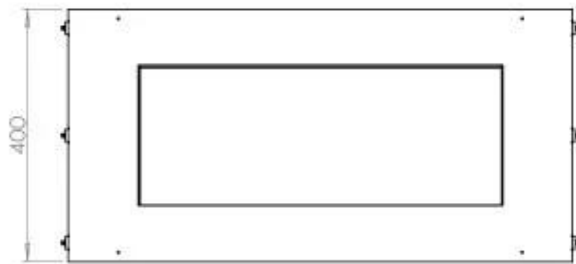

Size

Weight	25 kg
Depth	40 cm
Height	50 cm
Length/Width	80 cm

Appearance

Steel thickness	4 mm
Materials	Steel
Colour	Black
Glas included	Yes

Automatic burner 700

PrimeFire 700

Superior Manual 600