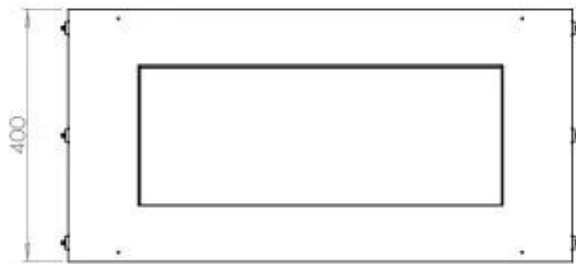

Appearance

Materials	Steel
Steel thickness	4 mm
Colour	Black
Glas included	Yes

Automatic burner 700

PrimeFire 700

Superior Manual 600