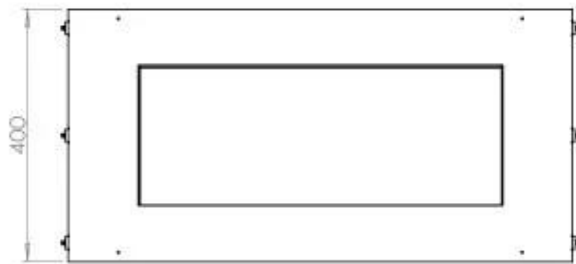

Automatic burner 700