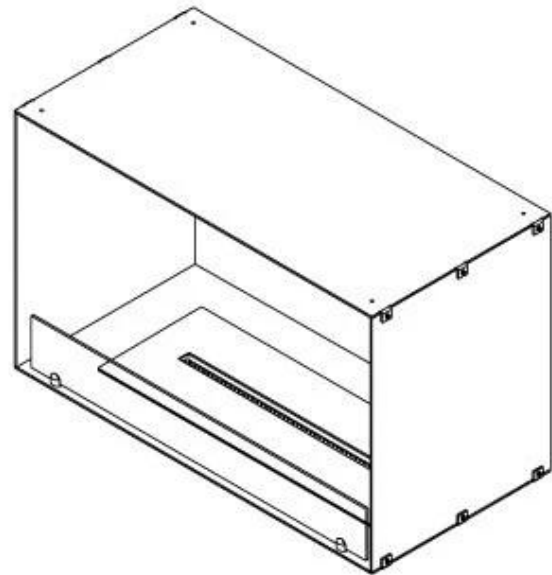

CACHFIRES

FOCO ONE 800

BIO-30-128

Foco One 800 is an elegant, single-sided bioethanol fireplace designed for in-wall installation where the flames can only be seen from the front. This fireplace offers a stylish solution for creating a cosy atmosphere. Customise the fireplace to suit your needs and choose between a manual or automatic burner. Tempered glass is included to protect the flame and ensure a stable flame experience. If the fireplace is built into a combustible wall, you should insulate between the fireplace and the wall.

Size

Weight	25 kg
Depth	40 cm
Height	50 cm
Length/Width	80 cm

Appearance

Steel thickness	4 mm
Materials	Steel
Colour	Black
Glas included	Yes

Automatic burner 700

PrimeFire 700

Superior Manual 600