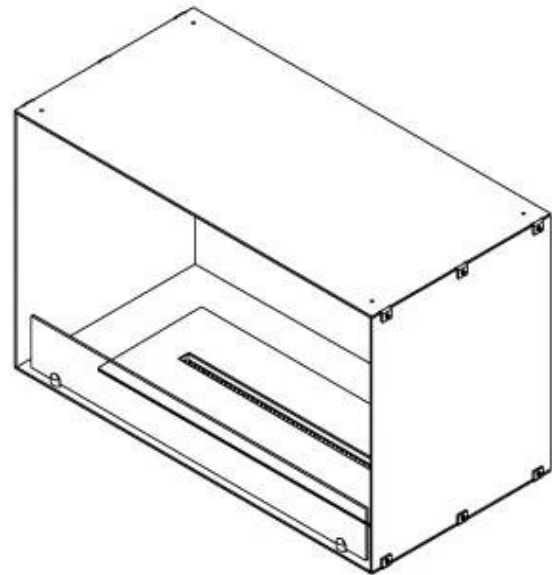

Automatic burner 700