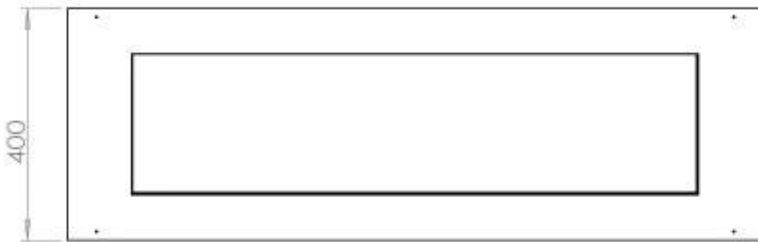

Size

Length/Width	120 cm
Depth	40 cm
Weight	20 kg

Type

Producttype	4-sided built-in bioethanol fireplace
Fuel	Bioethanol
Brand	Foco
Flue/Chimney	Not Required
Flame view	44,1
Use	Indoor
Warranty	2 years
Recommended air change rate	1

Appearance

Material	Steel
Steel Thickness	4 mm
Colour	Black
Glas included	Yes

FLA 3+ 990 mm

FLA 3 990 mm

Automatic burner 1000

PrimeFire 1000

Superior Manual 1000