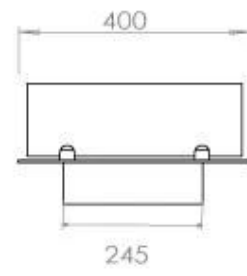

Appearance

Steel thickness	4 mm
Glas included	Yes
Materials	Steel
Colour	Black

Size

Weight	20 kg
Depth	40 cm
Length/Width	120 cm

FLA 3+ 990 mm

FLA 3 990 mm

Automatic burner 1000

PrimeFire 1000