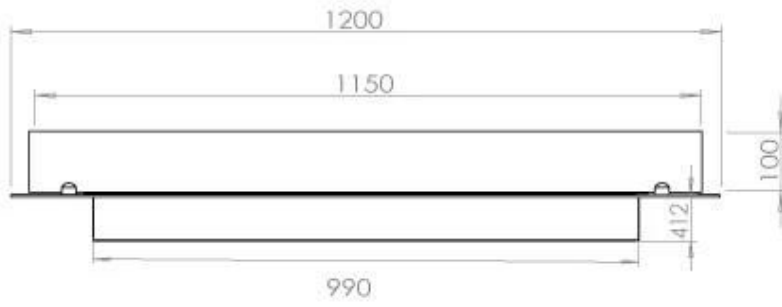

Appearance

Steel thickness	4 mm
Glas included	Yes
Materials	Steel
Colour	Black

Size

Weight	20 kg
Depth	40 cm
Length/Width	120 cm

FLA 3+ 990 mm

FLA 3 990 mm

Automatic burner 1000

PrimeFire 1000