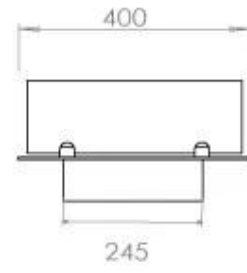

Size

Length/Width	120 cm
Depth	40 cm
Weight	20 kg

Type

Producttype	4-sided built-in bioethanol fireplace
Fuel	Bioethanol
Brand	Foco
Flue/Chimney	Not Required
Flame view	44,1
Use	Indoor
Warranty	2 years
Recommended air change rate	1

Appearance

Material	Steel
Steel Thickness	4 mm
Colour	Black
Glas included	Yes

FLA 3+ 990 mm

FLA 3 990 mm

Automatic burner 1000

PrimeFire 1000

Superior Manual 1000