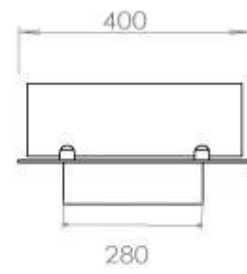

Appearance

Steel thickness	4 mm
Glas included	Yes
Materials	Steel
Colour	Black

Size

Weight	20 kg
Depth	40 cm
Length/Width	120 cm

FLA 3+ 990 mm

FLA 3 990 mm

Automatic burner 1000

PrimeFire 1000