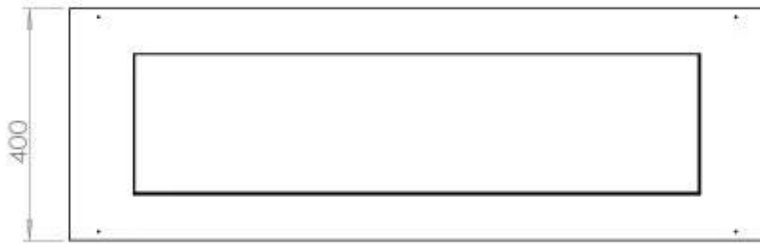

Size

Length/Width	120 cm
Depth	40 cm
Weight	20 kg

Type

Producttype	4-sided built-in bioethanol fireplace
Fuel	Bioethanol
Brand	Foco
Flue/Chimney	Not Required
Flame view	44,1
Use	Indoor
Warranty	2 years
Recommended air change rate	1

Appearance

Material	Steel
Steel Thickness	4 mm
Colour	Black
Glas included	Yes

FLA 3+ 990 mm

FLA 3 990 mm

Automatic burner 1000

PrimeFire 1000

Superior Manual 1000