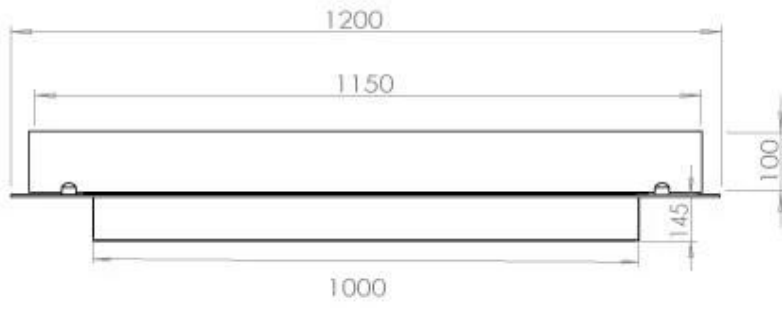

Appearance

Steel thickness	4 mm
Glas included	Yes
Materials	Steel
Colour	Black

Size

Weight	20 kg
Depth	40 cm
Length/Width	120 cm

FLA 3+ 990 mm

FLA 3 990 mm

Automatic burner 1000

PrimeFire 1000