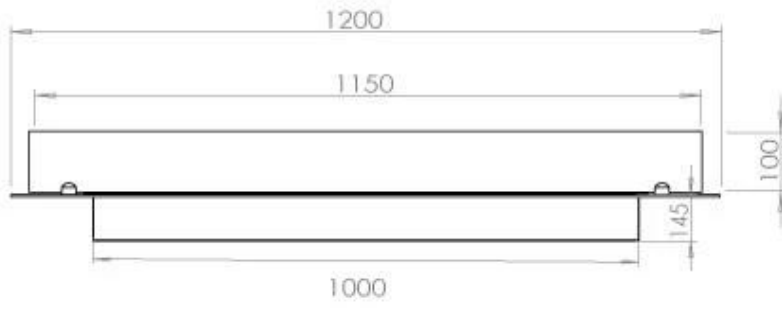

Size

Length/Width	120 cm
Depth	40 cm
Weight	20 kg

Type

Producttype	4-sided built-in bioethanol fireplace
Fuel	Bioethanol
Brand	Foco
Flue/Chimney	Not Required
Flame view	44,1
Use	Indoor
Warranty	2 years
Recommended air change rate	1

Appearance

Material	Steel
Steel Thickness	4 mm
Colour	Black
Glas included	Yes

FLA 3+ 990 mm

FLA 3 990 mm

Automatic burner 1000

PrimeFire 1000

Superior Manual 1000