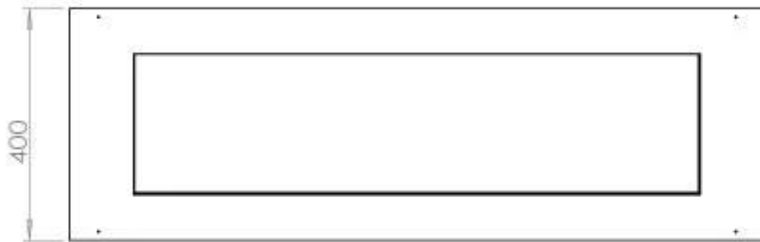

Appearance

Steel thickness	4 mm
Glas included	Yes
Materials	Steel
Colour	Black

Size

Weight	20 kg
Depth	40 cm
Length/Width	120 cm

FLA 3+ 990 mm

FLA 3 990 mm

Automatic burner 1000

PrimeFire 1000