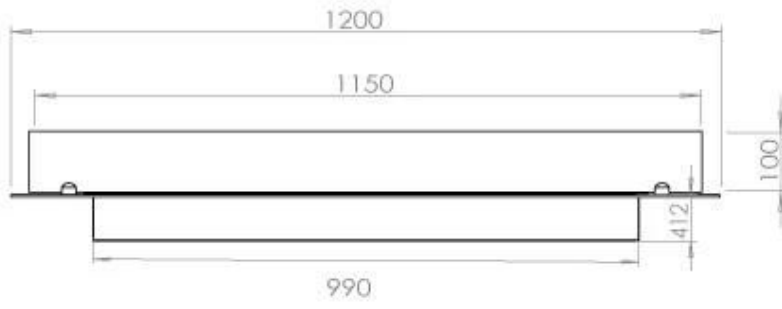

TECHNICAL SPECIFICATIONS

Burner - Features

Minimum room size	90 m ³
Adjustable flame	Yes
Control	Remote Control
Control	Automatic
Control	Manual
Burner Model	5 Litre Superior
Flame length	85 cm
Burning time up to	6 hours
Remote control	Yes (add-on)
Power Requirements	No
Power Requirements	Yes
Heat output (max)	6,2 kW
Consumption	0.87 L/h

Size

Length/Width	120 cm
Depth	40 cm
Weight	20 kg

Type

Producttype	4-sided built-in bioethanol fireplace
Fuel	Bioethanol
Brand	Foco
Flue/Chimney	Not Required
Flame view	44,1
Use	Indoor
Warranty	2 years
Recommended air change rate	1

Appearance

Material	Steel
Steel Thickness	4 mm
Colour	Black
Glas included	Yes

FLA 3+ 990 mm

FLA 3 990 mm

Automatic burner 1000

PrimeFire 1000

Superior Manual 1000