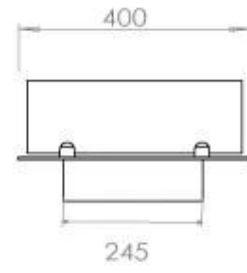

Size

Length/Width	120 cm
Depth	40 cm
Weight	20 kg

Type

Producttype	4-sided built-in bioethanol fireplace
Fuel	Bioethanol
Brand	Foco
Flue/Chimney	Not Required
Flame view	44,1
Use	Indoor
Warranty	2 years
Recommended air change rate	1

Appearance

Material	Steel
Steel Thickness	4 mm
Colour	Black
Glas included	Yes

FLA 3+ 990 mm

FLA 3 990 mm

Automatic burner 1000

PrimeFire 1000

Superior Manual 1000