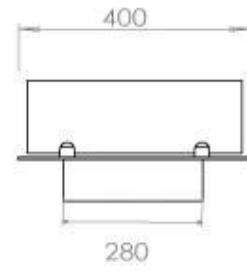

Appearance

Steel thickness	4 mm
Glas included	Yes
Materials	Steel
Colour	Black

Size

Weight	20 kg
Depth	40 cm
Length/Width	120 cm

FLA 3+ 990 mm

FLA 3 990 mm

Automatic burner 1000

PrimeFire 1000