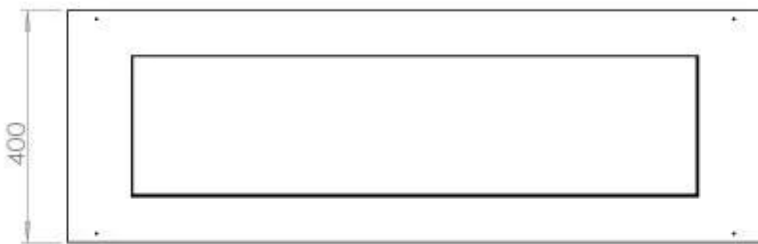

FLA 3+ 990 mm