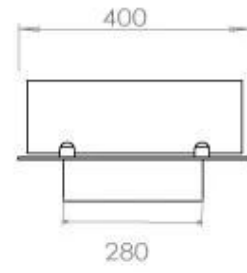

Size

Length/Width	120 cm
Depth	40 cm
Weight	20 kg

Type

Producttype	4-sided built-in bioethanol fireplace
Fuel	Bioethanol
Brand	Foco
Flue/Chimney	Not Required
Flame view	44,1
Use	Indoor
Warranty	2 years
Recommended air change rate	1

Appearance

Material	Steel
Steel Thickness	4 mm
Colour	Black
Glas included	Yes

FLA 3+ 990 mm

FLA 3 990 mm

Automatic burner 1000

PrimeFire 1000

Superior Manual 1000