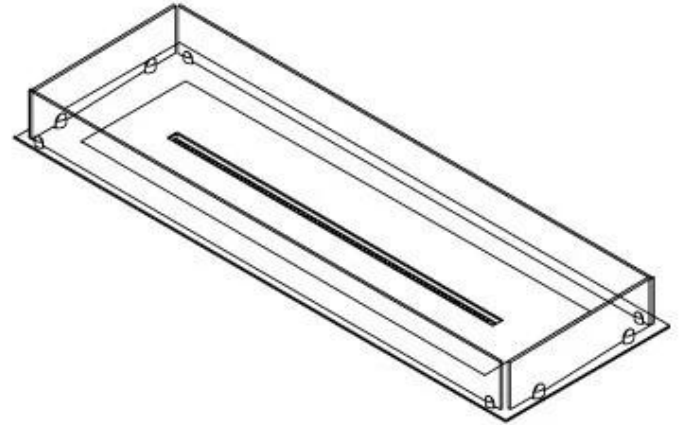

Appearance

Steel thickness	4 mm
Glas included	Yes
Materials	Steel
Colour	Black

Size

Weight	20 kg
Depth	40 cm
Length/Width	120 cm

FLA 3+ 990 mm

FLA 3 990 mm

Automatic burner 1000

PrimeFire 1000