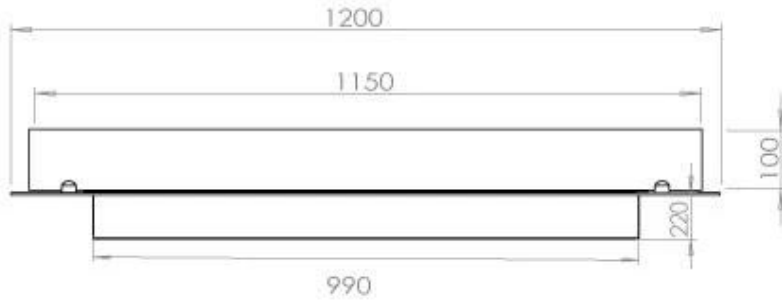

Size

Length/Width	120 cm
Depth	40 cm
Weight	20 kg

Type

Producttype	4-sided built-in bioethanol fireplace
Fuel	Bioethanol
Brand	Foco
Flue/Chimney	Not Required
Flame view	44,1
Use	Indoor
Warranty	2 years
Recommended air change rate	1

Appearance

Material	Steel
Steel Thickness	4 mm
Colour	Black
Glas included	Yes

FLA 3+ 990 mm

FLA 3 990 mm

Automatic burner 1000

PrimeFire 1000

Superior Manual 1000