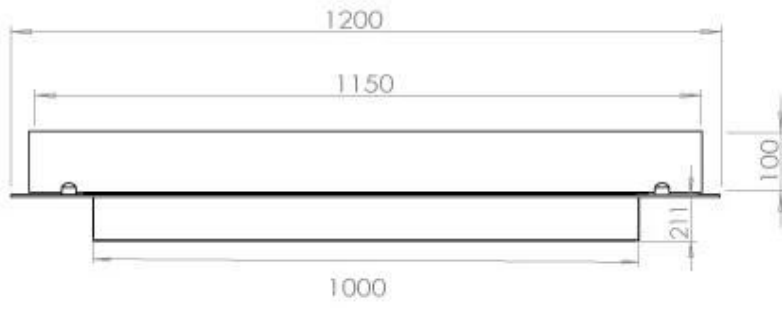

Size

Length/Width	120 cm
Depth	40 cm
Weight	20 kg

Type

Producttype	4-sided built-in bioethanol fireplace
Fuel	Bioethanol
Brand	Foco
Flue/Chimney	Not Required
Flame view	44,1
Use	Indoor
Warranty	2 years
Recommended air change rate	1

Appearance

Material	Steel
Steel Thickness	4 mm
Colour	Black
Glas included	Yes

FLA 3+ 990 mm

FLA 3 990 mm

Automatic burner 1000

PrimeFire 1000

Superior Manual 1000