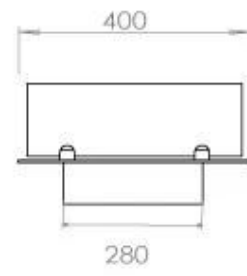

Size

Length/Width	120 cm
Depth	40 cm
Weight	20 kg

Type

Producttype	4-sided built-in bioethanol fireplace
Fuel	Bioethanol
Brand	Foco
Flue/Chimney	Not Required
Flame view	44,1
Use	Indoor
Warranty	2 years
Recommended air change rate	1

Appearance

Material	Steel
Steel Thickness	4 mm
Colour	Black
Glas included	Yes

FLA 3+ 990 mm

FLA 3 990 mm

Automatic burner 1000

PrimeFire 1000

Superior Manual 1000