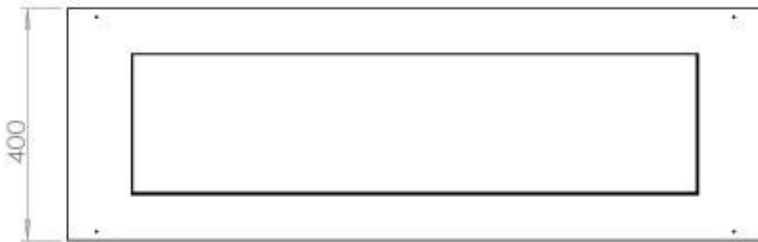

Appearance

Steel thickness	4 mm
Glas included	Yes
Materials	Steel
Colour	Black

Size

Weight	20 kg
Depth	40 cm
Length/Width	120 cm

FLA 3+ 990 mm

FLA 3 990 mm

Automatic burner 1000

PrimeFire 1000