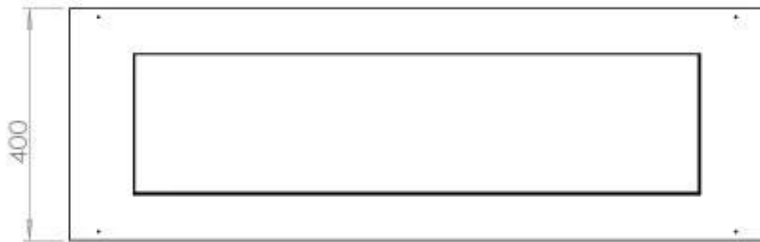

Size

Length/Width	120 cm
Depth	40 cm
Weight	20 kg

Type

Producttype	4-sided built-in bioethanol fireplace
Fuel	Bioethanol
Brand	Foco
Flue/Chimney	Not Required
Flame view	44,1
Use	Indoor
Warranty	2 years
Recommended air change rate	1

Appearance

Material	Steel
Steel Thickness	4 mm
Colour	Black
Glas included	Yes

FLA 3+ 990 mm

FLA 3 990 mm

Automatic burner 1000

PrimeFire 1000

Superior Manual 1000