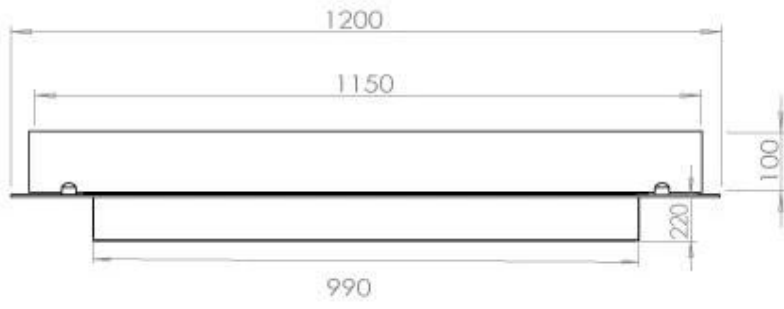

Appearance

Steel thickness	4 mm
Glas included	Yes
Materials	Steel
Colour	Black

Size

Weight	20 kg
Depth	40 cm
Length/Width	120 cm

FLA 3+ 990 mm

FLA 3 990 mm

Automatic burner 1000

PrimeFire 1000