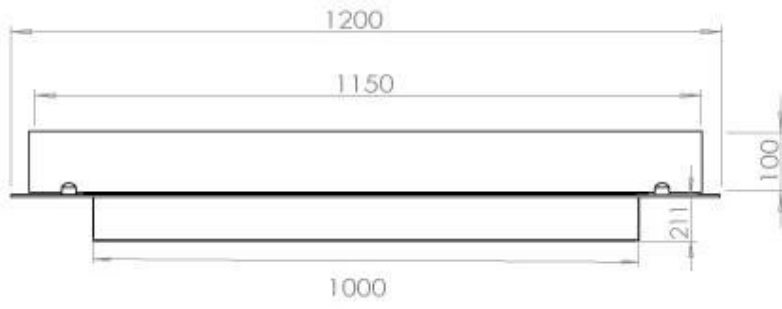

Appearance

Steel thickness	4 mm
Glas included	Yes
Materials	Steel
Colour	Black

Size

Weight	20 kg
Depth	40 cm
Length/Width	120 cm

FLA 3+ 990 mm

FLA 3 990 mm

Automatic burner 1000

PrimeFire 1000