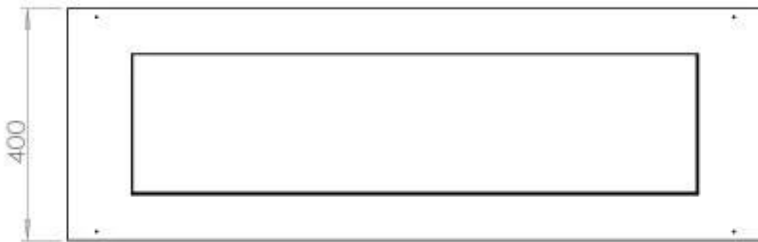

Appearance

Steel thickness	4 mm
Glas included	Yes
Materials	Steel
Colour	Black

Size

Weight	20 kg
Depth	40 cm
Length/Width	120 cm

FLA 3+ 990 mm

FLA 3 990 mm

Automatic burner 1000

PrimeFire 1000