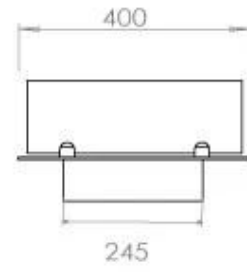

Appearance

Steel thickness	4 mm
Glas included	Yes
Materials	Steel
Colour	Black

Size

Weight	20 kg
Depth	40 cm
Length/Width	120 cm

FLA 3+ 990 mm

FLA 3 990 mm

Automatic burner 1000

PrimeFire 1000