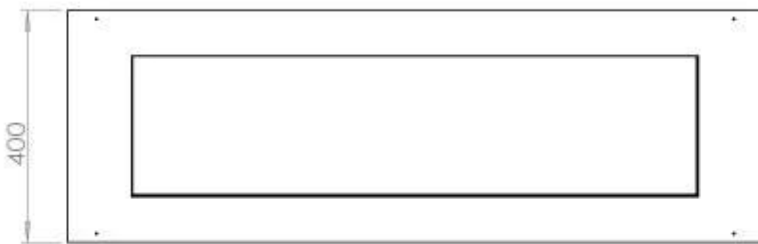

Appearance

Steel thickness	4 mm
Glas included	Yes
Materials	Steel
Colour	Black

Size

Weight	20 kg
Depth	40 cm
Length/Width	120 cm

FLA 3+ 990 mm

FLA 3 990 mm

Automatic burner 1000

PrimeFire 1000