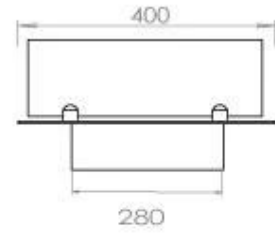

Appearance

Materials	Steel
Steel thickness	4 mm
Colour	Black
Glas included	Yes

Superior Manual

PrimeFire 700

Automatic burner 700

FLA 3 790 mm

FLA 3+ 790 mm