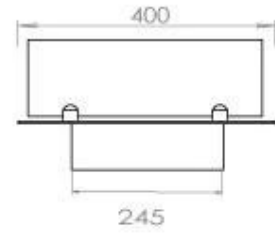

Appearance

Materials	Steel
Steel thickness	4 mm
Colour	Black
Glas included	Yes

Superior Manual

PrimeFire 700

Automatic burner 700

FLA 3 790 mm

FLA 3+ 790 mm