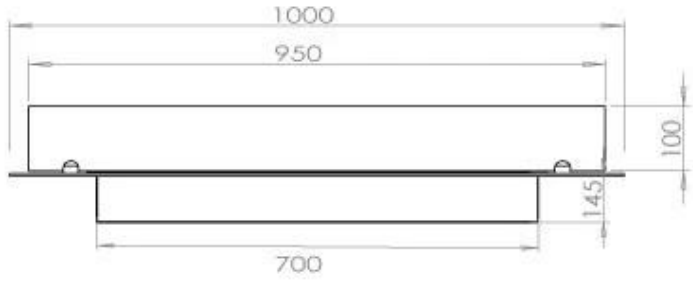

Appearance

Materials	Steel
Steel thickness	4 mm
Colour	Black
Glas included	Yes

Superior Manual

PrimeFire 700

Automatic burner 700

FLA 3 790 mm

FLA 3+ 790 mm