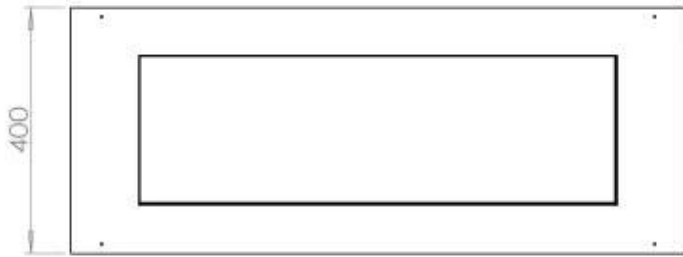

Appearance

Materials	Steel
Steel thickness	4 mm
Colour	Black
Glas included	Yes

Superior Manual

PrimeFire 700

Automatic burner 700

FLA 3 790 mm

FLA 3+ 790 mm