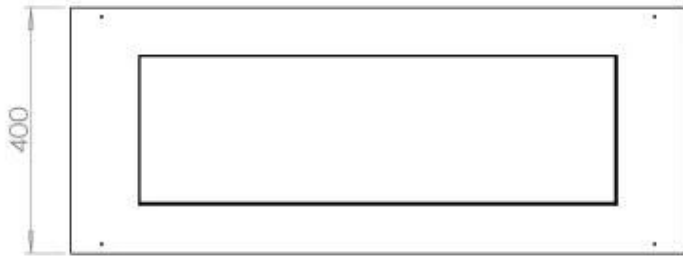

Appearance

Materials	Steel
Steel thickness	4 mm
Colour	Black
Glas included	Yes

Superior Manual

PrimeFire 700

Automatic burner 700

FLA 3 790 mm

FLA 3+ 790 mm