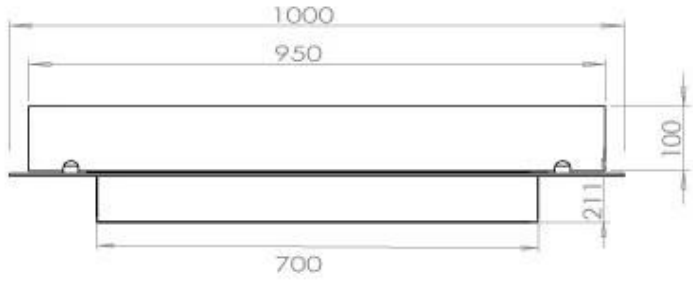

Appearance

Materials	Steel
Steel thickness	4 mm
Colour	Black
Glas included	Yes

Superior Manual

PrimeFire 700

Automatic burner 700

FLA 3 790 mm

FLA 3+ 790 mm