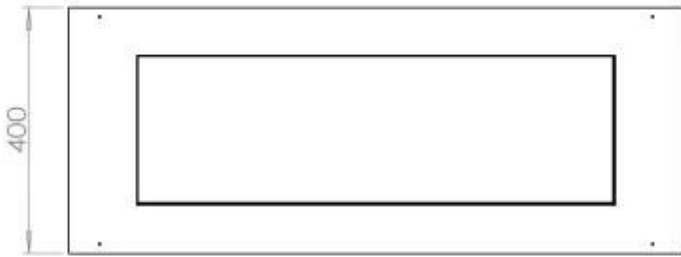

Appearance

Materials	Steel
Steel thickness	4 mm
Colour	Black
Glas included	Yes

Superior Manual

PrimeFire 700

Automatic burner 700

FLA 3 790 mm

FLA 3+ 790 mm