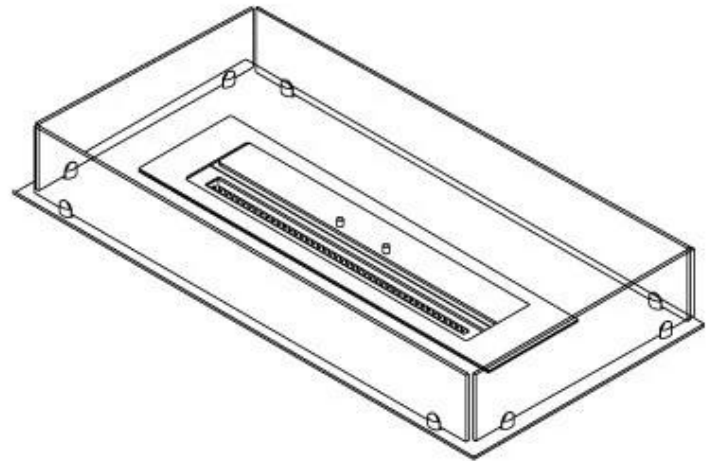

CACHFIRES

FOCO FREE 1000

BIO-30-126

The Foco Free 1000 is a versatile 4-sided bioethanol fireplace, ideal for DIY projects. This fireplace includes a base frame, safety glass, and a choice of burner (manual or automatic), providing great flexibility to design and customise your fireplace. With a flame length of up to 60 cm and adjustable flame levels, Foco Free offers impressive flame effect and a timeless design. The safety glass shields the flames, while the installation is straightforward and requires no special certification.

Type

Flue/chimney	Not Required
Recommended air change rate	1
Producttype	4-sided built-in bioethanol fireplace
Brand	Foco
Fuel	Bioethanol
Flame view	44,1
Use	Indoor
Warranty	2 years

Size

Length/Width	100 cm
Depth	40 cm
Weight	30 kg

Appearance

Materials	Steel
Steel thickness	4 mm
Colour	Black
Glas included	Yes

Superior Manual

PrimeFire 700

Automatic burner 700

FLA 3 790 mm

FLA 3+ 790 mm