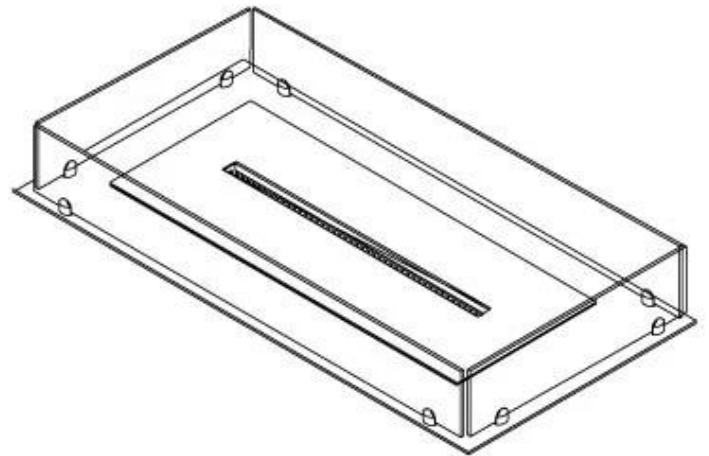

Type

Flue/chimney	Not Required
Recommended air change rate	1
Producttype	4-sided built-in bioethanol fireplace
Brand	Foco
Fuel	Bioethanol
Flame view	44,1
Use	Indoor
Warranty	2 years

Size

Length/Width	100 cm
Depth	40 cm
Weight	30 kg

Appearance

Materials	Steel
Steel thickness	4 mm
Colour	Black
Glas included	Yes

Superior Manual

PrimeFire 700

Automatic burner 700

FLA 3 790 mm

FLA 3+ 790 mm