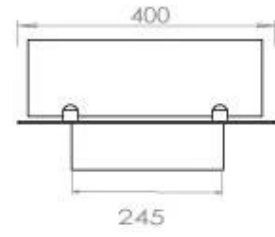

Appearance

Materials	Steel
Steel thickness	4 mm
Colour	Black
Glas included	Yes

Superior Manual

PrimeFire 700

Automatic burner 700

FLA 3 790 mm

FLA 3+ 790 mm