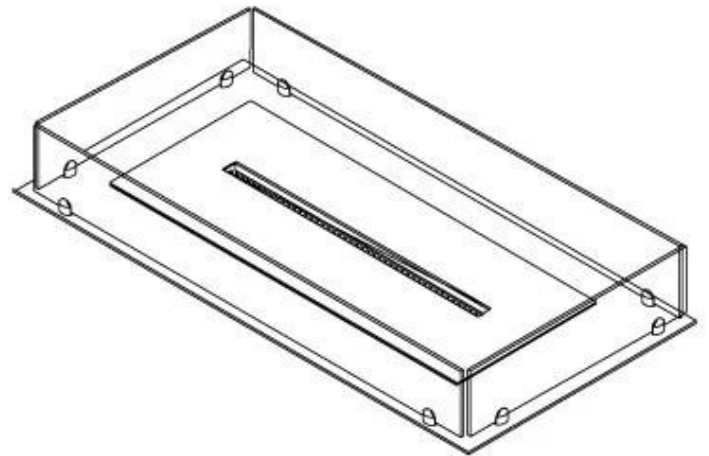

Type

Flue/chimney	Not Required
Recommended air change rate	1
Producttype	4-sided built-in bioethanol fireplace
Brand	Foco
Fuel	Bioethanol
Flame view	44,1
Use	Indoor
Warranty	2 years

Size

Length/Width	100 cm
Depth	40 cm
Weight	30 kg

Appearance

Materials	Steel
Steel thickness	4 mm
Colour	Black
Glas included	Yes

Superior Manual

PrimeFire 700

Automatic burner 700

FLA 3 790 mm

FLA 3+ 790 mm