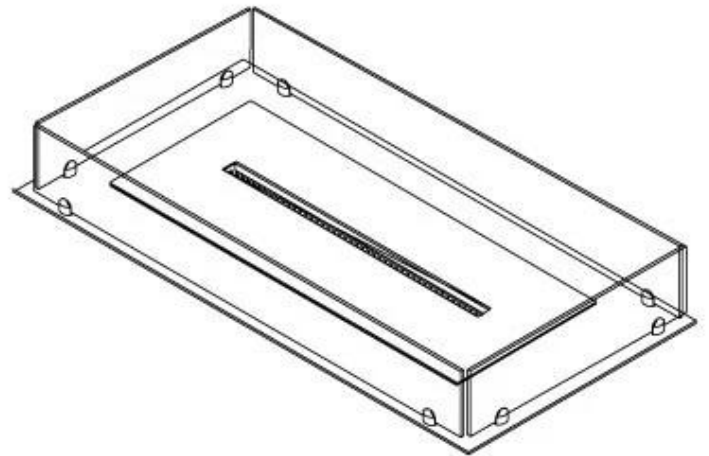

Type

Flue/chimney	Not Required
Recommended air change rate	1
Producttype	4-sided built-in bioethanol fireplace
Brand	Foco
Fuel	Bioethanol
Flame view	44,1
Use	Indoor
Warranty	2 years

Size

Length/Width	100 cm
Depth	40 cm
Weight	30 kg

Appearance

Materials	Steel
Steel thickness	4 mm
Colour	Black
Glas included	Yes

Superior Manual

PrimeFire 700

Automatic burner 700

FLA 3 790 mm

FLA 3+ 790 mm