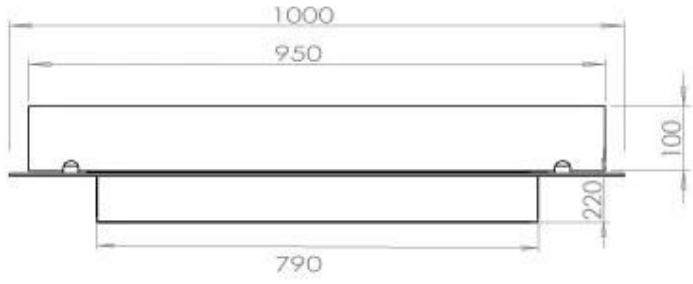

Appearance

Materials	Steel
Steel thickness	4 mm
Colour	Black
Glas included	Yes

Superior Manual

PrimeFire 700

Automatic burner 700

FLA 3 790 mm

FLA 3+ 790 mm