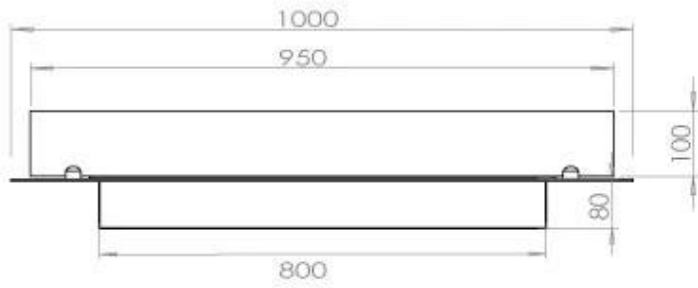

Type

Flue/chimney	Not Required
Recommended air change rate	1
Producttype	4-sided built-in bioethanol fireplace
Brand	Foco
Fuel	Bioethanol
Flame view	44,1
Use	Indoor
Warranty	2 years

Size

Length/Width	100 cm
Depth	40 cm
Weight	30 kg

Appearance

Materials	Steel
Steel thickness	4 mm
Colour	Black
Glas included	Yes

Superior Manual

PrimeFire 700

Automatic burner 700

FLA 3 790 mm

FLA 3+ 790 mm