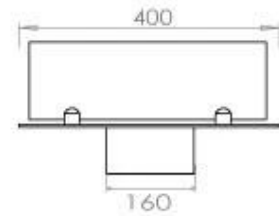

Superior Manual