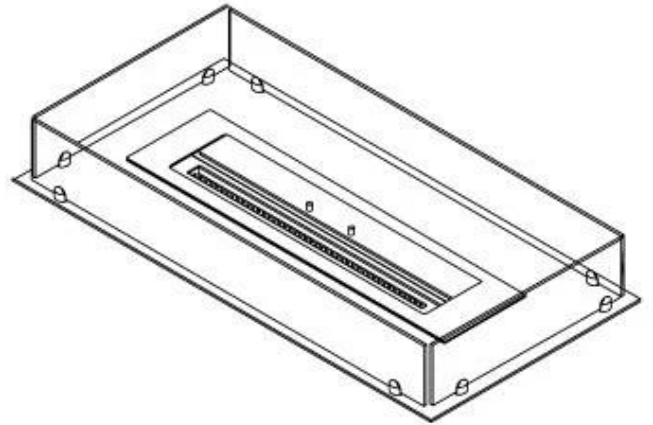

Superior Manual 600