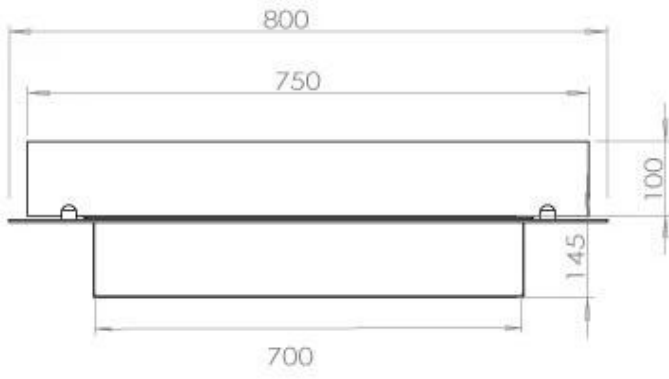

TECHNICAL SPECIFICATIONS

Burner - Features

Adjustable flame	Yes
Control	Remote Control
Control	Automatic
Control	Manual
Burn time	7.5 hours
Minimum room size	70 m ³
Burner type	3.5 Litre Superior
Flame length	45 cm
Heat output (max)	3,2 kW
Remote control	Yes (add-on)
Requires electricity	No
Requires electricity	Yes
Usage	0.46 L/h

Size

Length/Width	80 cm
Depth	40 cm
Weight	10 kg

Automatic burner 700

PrimeFire 700

Superior Manual 600