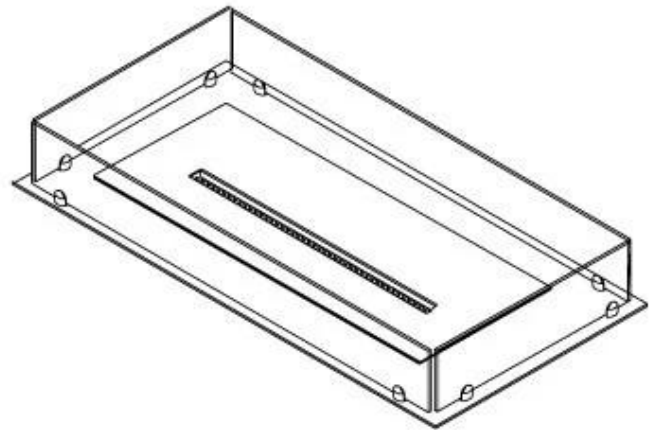

PrimeFire 700