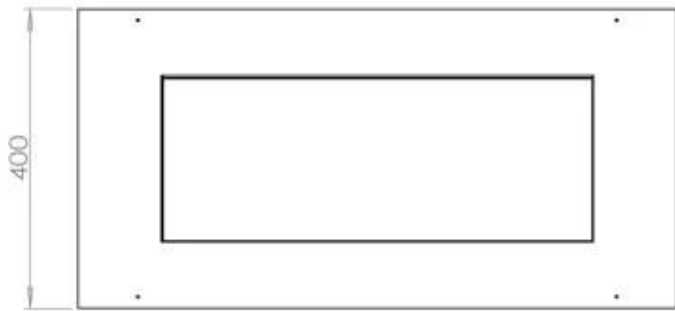

PrimeFire 700