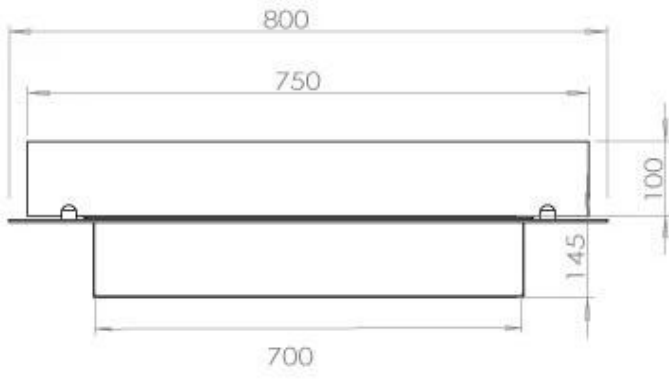

PrimeFire 700