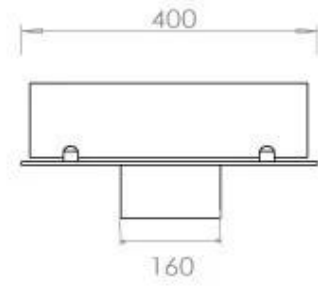

Superior Manual 600