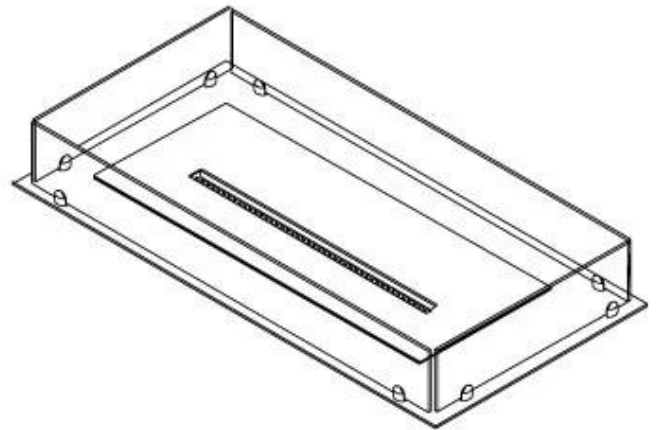

Type

Flue/chimney	Not Required
Recommended air change rate	1
Producttype	4-sided built-in bioethanol fireplace
Brand	Foco
Fuel	Bioethanol
Flame view	44,1
Use	Indoor
Warranty	2 years

Appearance

Materials	Steel
Steel thickness	4 mm
Colour	Black
Glas included	Yes

Size

Length/Width	80 cm
Depth	40 cm
Weight	10 kg

Automatic burner 700

PrimeFire 700

Superior Manual 600