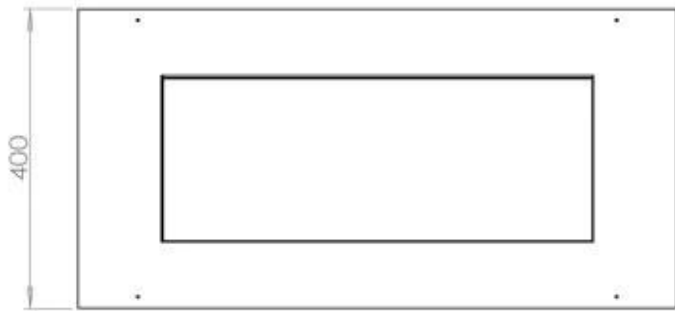

Automatic burner 700