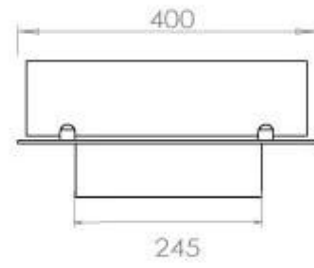

PrimeFire 700