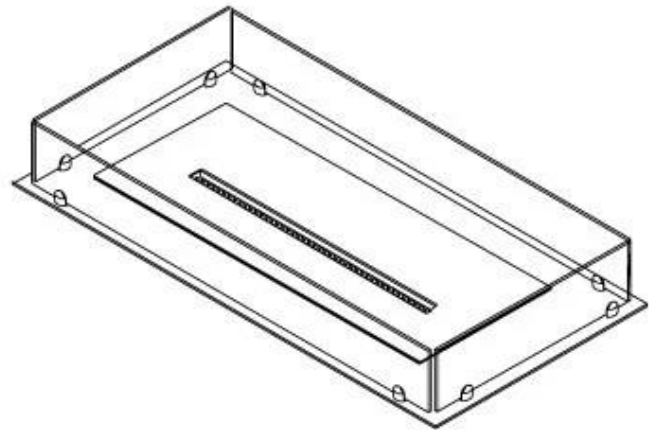

Automatic burner 700