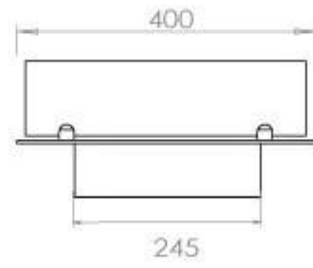

Automatic burner 700