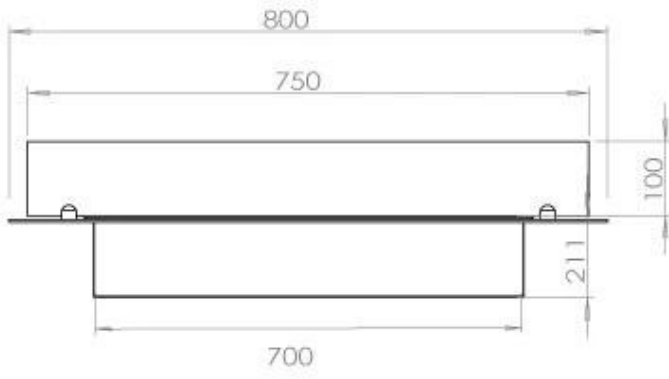

Automatic burner 700