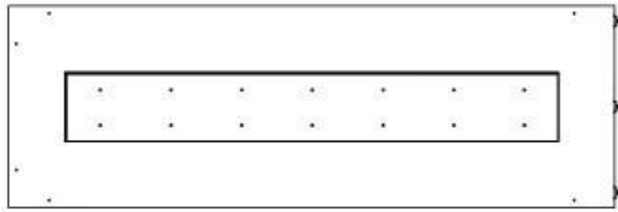

Type

Flue/chimney	Not Required
Recommended air change rate	1
Producttype	See-through Built-in Bioethanol Fireplace
Brand	Foco
Fuel	Bioethanol
Flame view	Left side
Use	Indoor
Warranty	2 years

Size

Length/Width	120 cm
Height	50 cm
Depth	40 cm
Weight	35 kg

Appearance

Materials	Steel
Steel thickness	4 mm
Colour	Black

Glas included

Yes

Superior Manual

PrimeFire 1000

Automatic burner 1000

FLA 3 990 mm