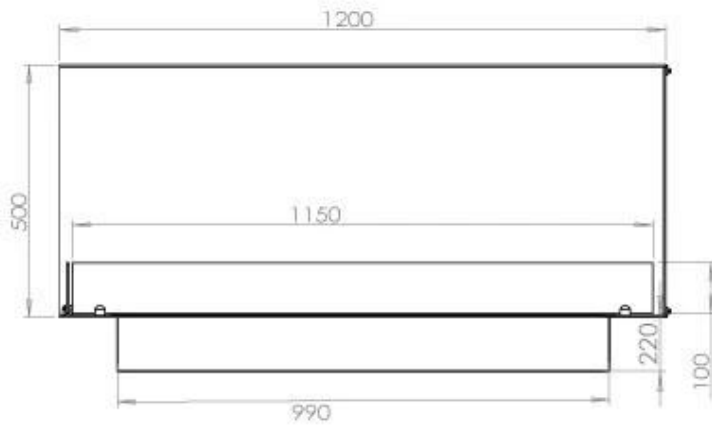

Size

Height	50 cm
Length/Width	120 cm

Burner - Features

Adjustable flame	Yes
------------------	-----

Appearance

Steel thickness	4 mm
Materials	Steel

Type

Producttype	See-through Built-in Bioethanol Fireplace
-------------	---

Burner - Features

Flame length	85 cm
--------------	-------

Type

Use	Indoor
-----	--------

Superior Manual

PrimeFire 1000

Automatic burner 1000

FLA 3 990 mm