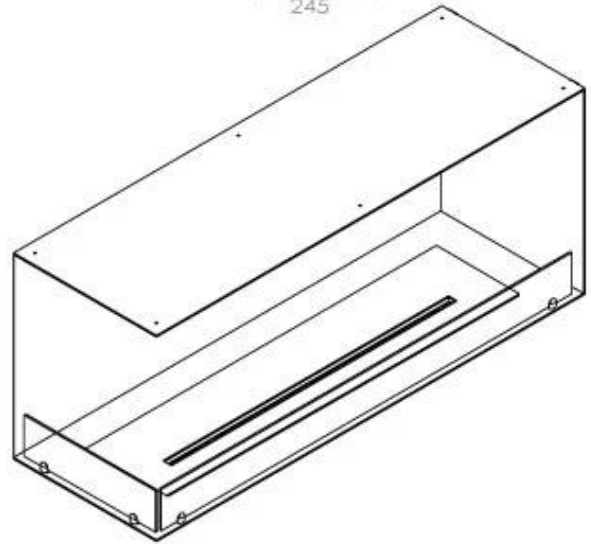

Type

Flue/chimney	Not Required
Recommended air change rate	1
Producttype	See-through Built-in Bioethanol Fireplace
Brand	Foco
Fuel	Bioethanol
Flame view	Left side
Use	Indoor
Warranty	2 years

Size

Length/Width	120 cm
Height	50 cm
Depth	40 cm
Weight	35 kg

Appearance

Materials	Steel
Steel thickness	4 mm
Colour	Black

Glas included

Yes

Superior Manual

PrimeFire 1000

Automatic burner 1000

FLA 3 990 mm