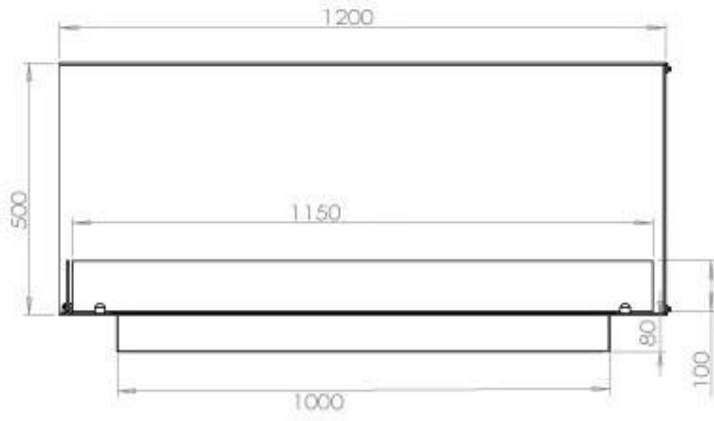

TECHNICAL SPECIFICATIONS

Burner - Features

Minimum room size	90 m ³
Burner type	5 Litre Superior
Flame length	85 cm
Heat output (max)	6,2 kW
Remote control	Yes (add-on)
Requires electricity	No
Requires electricity	Yes
Adjustable flame	Yes
Control	Remote Control
Control	Automatic
Control	Manual
Burn time	6 hours
Usage	0.87 L/h

Type

Flue/chimney	Not Required
Recommended air change rate	1
Producttype	See-through Built-in Bioethanol Fireplace
Brand	Foco
Fuel	Bioethanol
Flame view	Left side
Use	Indoor
Warranty	2 years

Size

Length/Width	120 cm
Height	50 cm
Depth	40 cm
Weight	35 kg

Appearance

Materials	Steel
Steel thickness	4 mm
Colour	Black

Glas included

Yes

Superior Manual

PrimeFire 1000

Automatic burner 1000

FLA 3 990 mm

FLA 3+ 990 mm