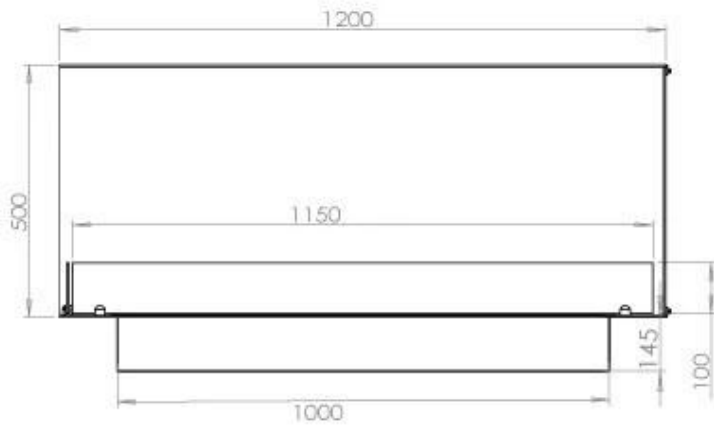

Size

Height	50 cm
Length/Width	120 cm

Burner - Features

Adjustable flame	Yes
------------------	-----

Appearance

Steel thickness	4 mm
Materials	Steel

Type

Producttype	See-through Built-in Bioethanol Fireplace
-------------	---

Burner - Features

Flame length	85 cm
--------------	-------

Type

Use	Indoor
-----	--------

Superior Manual

PrimeFire 1000

Automatic burner 1000

FLA 3 990 mm