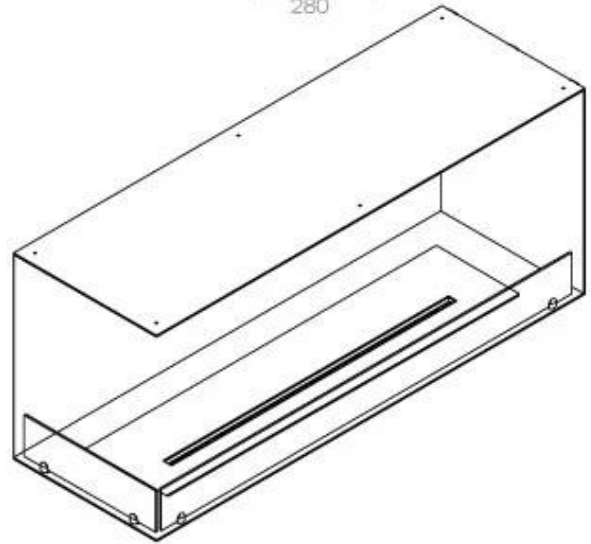

Type

Flue/chimney	Not Required
Recommended air change rate	1
Producttype	See-through Built-in Bioethanol Fireplace
Brand	Foco
Fuel	Bioethanol
Flame view	Left side
Use	Indoor
Warranty	2 years

Size

Length/Width	120 cm
Height	50 cm
Depth	40 cm
Weight	35 kg

Appearance

Materials	Steel
Steel thickness	4 mm
Colour	Black

Glas included

Yes

Superior Manual

PrimeFire 1000

Automatic burner 1000

FLA 3 990 mm