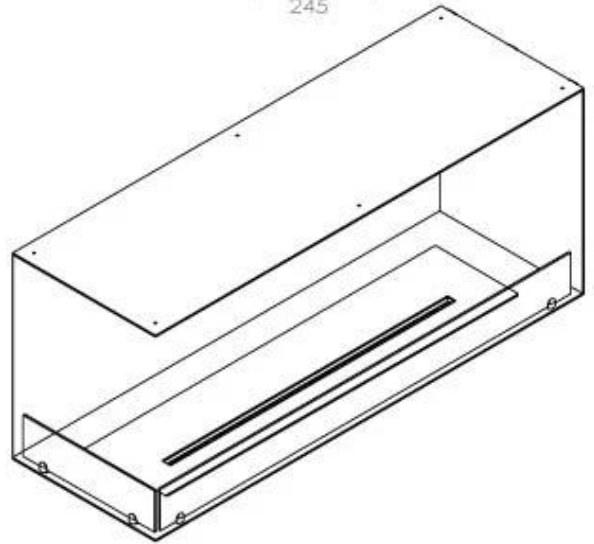

Size

Height	50 cm
Length/Width	120 cm

Burner - Features

Adjustable flame	Yes
------------------	-----

Appearance

Steel thickness	4 mm
Materials	Steel

Type

Producttype	See-through Built-in Bioethanol Fireplace
-------------	---

Burner - Features

Flame length	85 cm
--------------	-------

Type

Use	Indoor
-----	--------

Superior Manual

PrimeFire 1000

Automatic burner 1000

FLA 3 990 mm