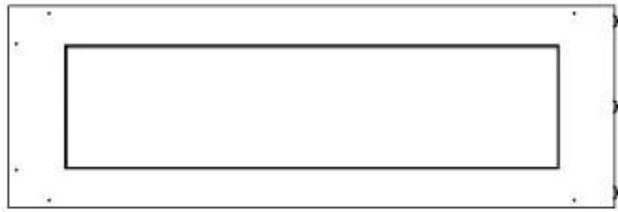

Type

Flue/chimney	Not Required
Recommended air change rate	1
Producttype	See-through Built-in Bioethanol Fireplace
Brand	Foco
Fuel	Bioethanol
Flame view	Left side
Use	Indoor
Warranty	2 years

Size

Length/Width	120 cm
Height	50 cm
Depth	40 cm
Weight	35 kg

Appearance

Materials	Steel
Steel thickness	4 mm
Colour	Black

Glas included

Yes

Superior Manual

PrimeFire 1000

Automatic burner 1000

FLA 3 990 mm