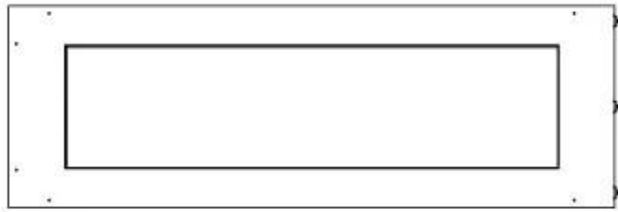

Type

Flue/chimney	Not Required
Recommended air change rate	1
Producttype	See-through Built-in Bioethanol Fireplace
Brand	Foco
Fuel	Bioethanol
Flame view	Left side
Use	Indoor
Warranty	2 years

Size

Length/Width	120 cm
Height	50 cm
Depth	40 cm
Weight	35 kg

Appearance

Materials	Steel
Steel thickness	4 mm
Colour	Black

Glas included

Yes

Superior Manual

PrimeFire 1000

Automatic burner 1000

FLA 3 990 mm