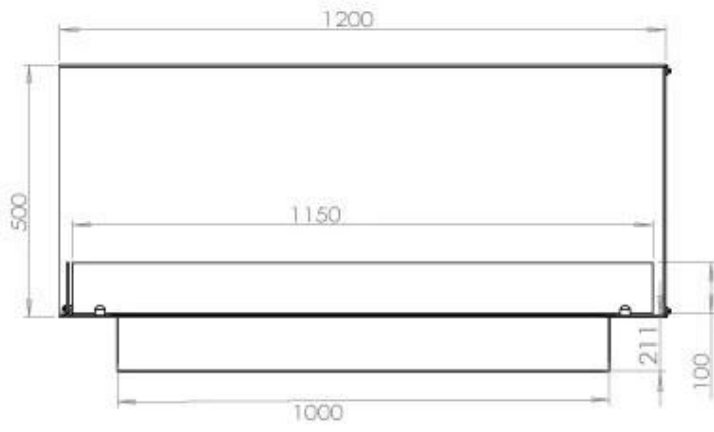

TECHNICAL SPECIFICATIONS

Burner - Features

Minimum room size	90 m ³
Burner type	5 Litre Superior
Flame length	85 cm
Heat output (max)	6,2 kW
Remote control	Yes (add-on)
Requires electricity	No
Requires electricity	Yes
Adjustable flame	Yes
Control	Remote Control
Control	Automatic
Control	Manual
Burn time	6 hours
Usage	0.87 L/h

Type

Flue/chimney	Not Required
Recommended air change rate	1
Producttype	See-through Built-in Bioethanol Fireplace
Brand	Foco
Fuel	Bioethanol
Flame view	Left side
Use	Indoor
Warranty	2 years

Size

Length/Width	120 cm
Height	50 cm
Depth	40 cm
Weight	35 kg

Appearance

Materials	Steel
Steel thickness	4 mm
Colour	Black

Glas included

Yes

Superior Manual

PrimeFire 1000

Automatic burner 1000

FLA 3 990 mm

FLA 3+ 990 mm