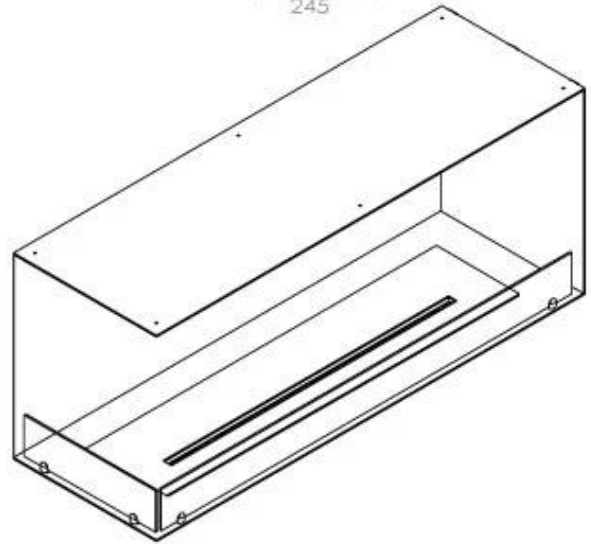

Size

Height	50 cm
Length/Width	120 cm

Burner - Features

Adjustable flame	Yes
------------------	-----

Appearance

Steel thickness	4 mm
Materials	Steel

Type

Producttype	See-through Built-in Bioethanol Fireplace
-------------	---

Burner - Features

Flame length	85 cm
--------------	-------

Type

Use	Indoor
-----	--------

Superior Manual

PrimeFire 1000

Automatic burner 1000

FLA 3 990 mm