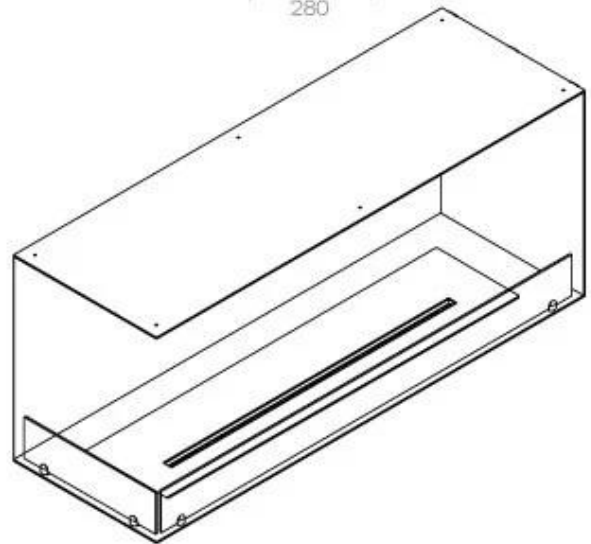

Size

Height	50 cm
Length/Width	120 cm

Burner - Features

Adjustable flame	Yes
------------------	-----

Appearance

Steel thickness	4 mm
Materials	Steel

Type

Producttype	See-through Built-in Bioethanol Fireplace
-------------	---

Burner - Features

Flame length	85 cm
--------------	-------

Type

Use	Indoor
-----	--------

Superior Manual

PrimeFire 1000

Automatic burner 1000

FLA 3 990 mm