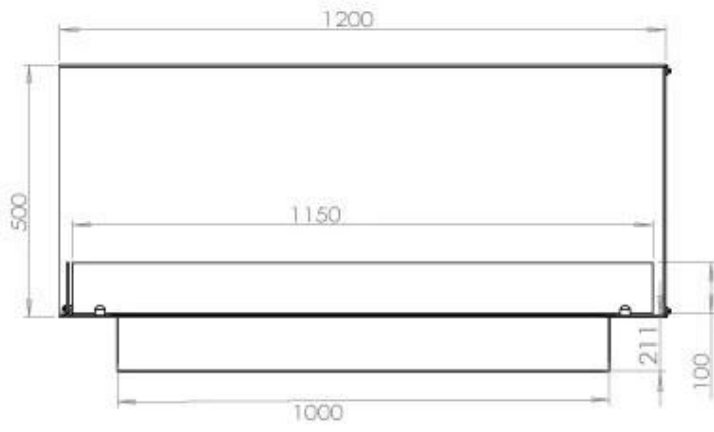

Size

Height	50 cm
Length/Width	120 cm

Burner - Features

Adjustable flame	Yes
------------------	-----

Appearance

Steel thickness	4 mm
Materials	Steel

Type

Producttype	See-through Built-in Bioethanol Fireplace
-------------	---

Burner - Features

Flame length	85 cm
--------------	-------

Type

Use	Indoor
-----	--------

Superior Manual

PrimeFire 1000

Automatic burner 1000

FLA 3 990 mm