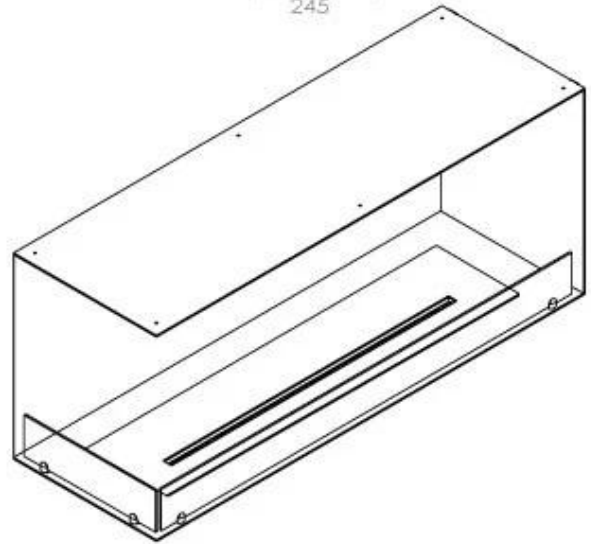

Type

Flue/chimney	Not Required
Recommended air change rate	1
Producttype	See-through Built-in Bioethanol Fireplace
Brand	Foco
Fuel	Bioethanol
Flame view	Left side
Use	Indoor
Warranty	2 years

Size

Length/Width	120 cm
Height	50 cm
Depth	40 cm
Weight	35 kg

Appearance

Materials	Steel
Steel thickness	4 mm
Colour	Black

Glas included

Yes

Superior Manual

PrimeFire 1000

Automatic burner 1000

FLA 3 990 mm