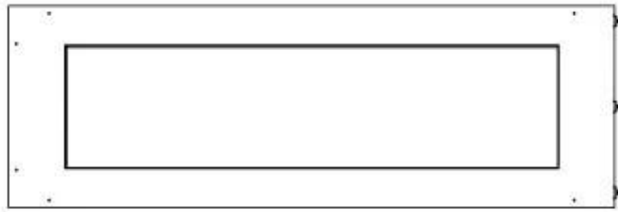

Type

Flue/chimney	Not Required
Recommended air change rate	1
Producttype	See-through Built-in Bioethanol Fireplace
Brand	Foco
Fuel	Bioethanol
Flame view	Left side
Use	Indoor
Warranty	2 years

Size

Length/Width	120 cm
Height	50 cm
Depth	40 cm
Weight	35 kg

Appearance

Materials	Steel
Steel thickness	4 mm
Colour	Black

Glas included

Yes

Superior Manual

PrimeFire 1000

Automatic burner 1000

FLA 3 990 mm