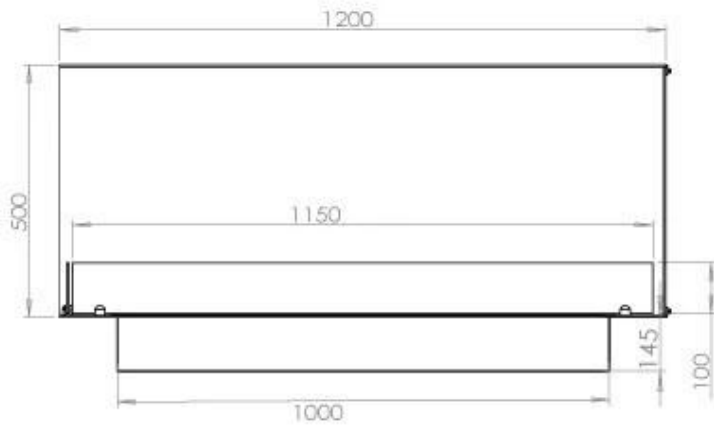

TECHNICAL SPECIFICATIONS

Burner - Features

Minimum room size	90 m ³
Burner type	5 Litre Superior
Flame length	85 cm
Heat output (max)	6,2 kW
Remote control	Yes (add-on)
Requires electricity	No
Requires electricity	Yes
Adjustable flame	Yes
Control	Remote Control
Control	Automatic
Control	Manual
Burn time	6 hours
Usage	0.87 L/h

Type

Flue/chimney	Not Required
Recommended air change rate	1
Producttype	See-through Built-in Bioethanol Fireplace
Brand	Foco
Fuel	Bioethanol
Flame view	Left side
Use	Indoor
Warranty	2 years

Size

Length/Width	120 cm
Height	50 cm
Depth	40 cm
Weight	35 kg

Appearance

Materials	Steel
Steel thickness	4 mm
Colour	Black

Glas included

Yes

Superior Manual

PrimeFire 1000

Automatic burner 1000

FLA 3 990 mm

FLA 3+ 990 mm