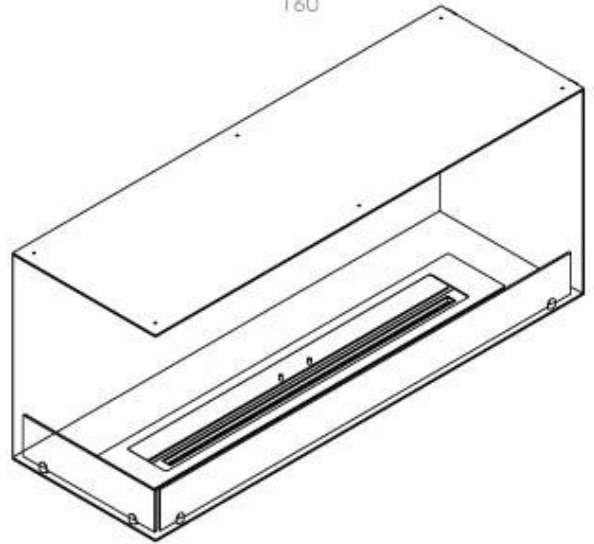

Superior Manual