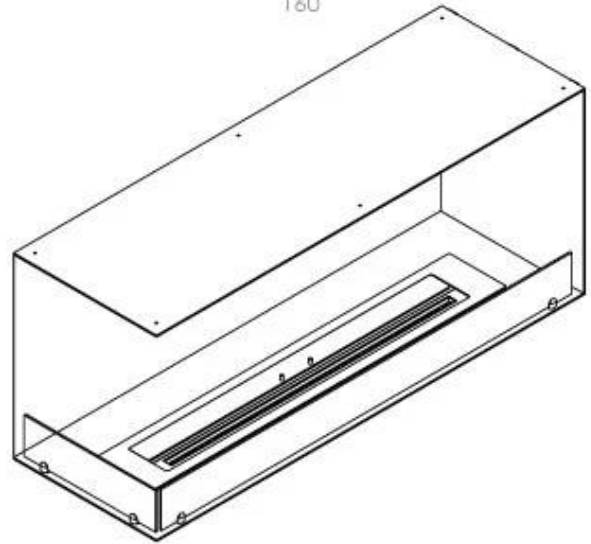

Type

Flue/chimney	Not Required
Recommended air change rate	1
Producttype	See-through Built-in Bioethanol Fireplace
Brand	Foco
Fuel	Bioethanol
Flame view	Left side
Use	Indoor
Warranty	2 years

Size

Length/Width	120 cm
Height	50 cm
Depth	40 cm
Weight	35 kg

Appearance

Materials	Steel
Steel thickness	4 mm
Colour	Black

Glas included

Yes

Superior Manual

PrimeFire 1000

Automatic burner 1000

FLA 3 990 mm