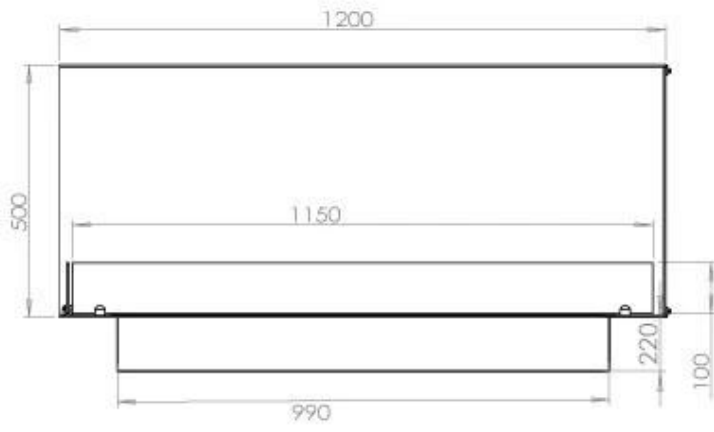

TECHNICAL SPECIFICATIONS

Burner - Features

Minimum room size	90 m ³
Burner type	5 Litre Superior
Flame length	85 cm
Heat output (max)	6,2 kW
Remote control	Yes (add-on)
Requires electricity	No
Requires electricity	Yes
Adjustable flame	Yes
Control	Remote Control
Control	Automatic
Control	Manual
Burn time	6 hours
Usage	0.87 L/h

Type

Flue/chimney	Not Required
Recommended air change rate	1
Producttype	See-through Built-in Bioethanol Fireplace
Brand	Foco
Fuel	Bioethanol
Flame view	Left side
Use	Indoor
Warranty	2 years

Size

Length/Width	120 cm
Height	50 cm
Depth	40 cm
Weight	35 kg

Appearance

Materials	Steel
Steel thickness	4 mm
Colour	Black

Glas included

Yes

Superior Manual

PrimeFire 1000

Automatic burner 1000

FLA 3 990 mm

FLA 3+ 990 mm