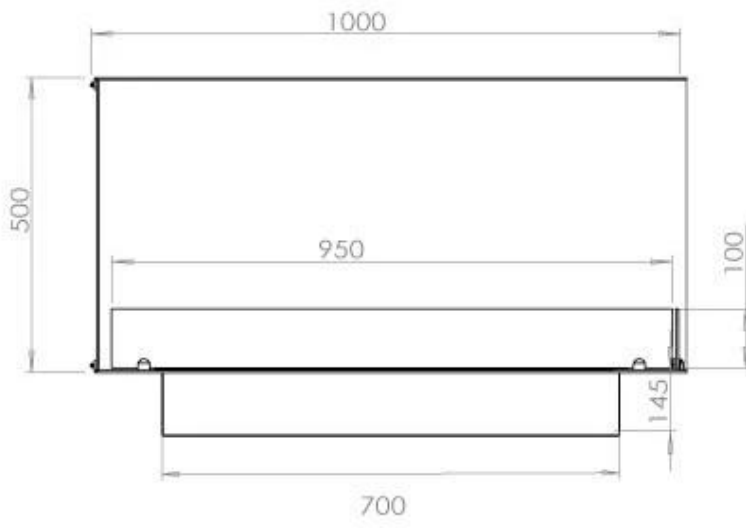

Type

Flue/chimney	Not Required
Recommended air change rate	1
Producttype	See-through Built-in Bioethanol Fireplace
Brand	Foco
Fuel	Bioethanol
Flame view	Left side
Use	Indoor
Warranty	2 years

Size

Length/Width	100 cm
Height	50 cm
Depth	40 cm
Weight	30 kg

Appearance

Materials	Steel
Steel thickness	4 mm
Colour	Black
Glas included	Yes

Superior Manual

PrimeFire 700

Automatic burner 700

FLA 3 790 mm

FLA 3+ 790 mm