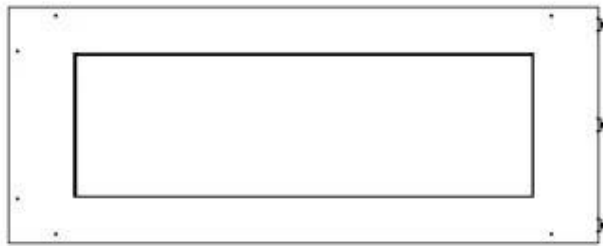

PrimeFire 700