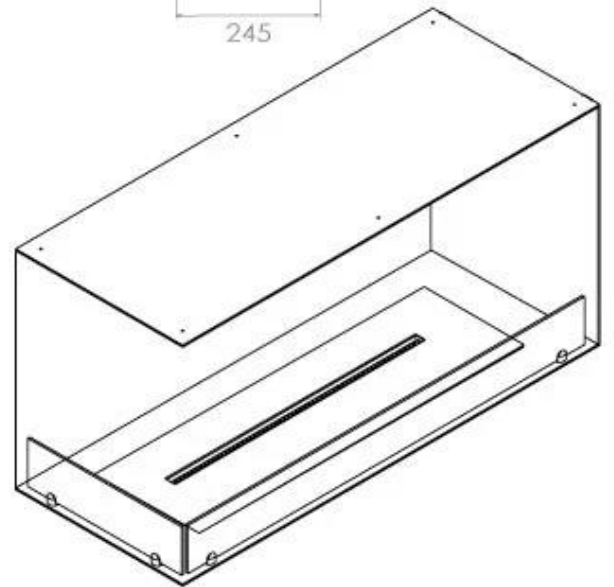

Type

Flue/chimney	Not Required
Recommended air change rate	1
Producttype	See-through Built-in Bioethanol Fireplace
Brand	Foco
Fuel	Bioethanol
Flame view	Left side
Use	Indoor
Warranty	2 years

Size

Length/Width	100 cm
Height	50 cm
Depth	40 cm
Weight	30 kg

Appearance

Materials	Steel
Steel thickness	4 mm
Colour	Black
Glas included	Yes

Superior Manual

PrimeFire 700

Automatic burner 700

FLA 3 790 mm

FLA 3+ 790 mm