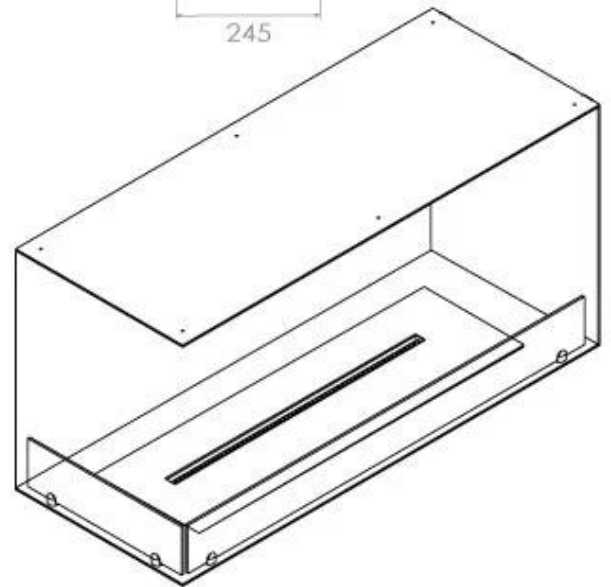

Type

Flue/chimney	Not Required
Recommended air change rate	1
Producttype	See-through Built-in Bioethanol Fireplace
Brand	Foco
Fuel	Bioethanol
Flame view	Left side
Use	Indoor
Warranty	2 years

Size

Length/Width	100 cm
Height	50 cm
Depth	40 cm
Weight	30 kg

Appearance

Materials	Steel
Steel thickness	4 mm
Colour	Black
Glas included	Yes

Superior Manual

PrimeFire 700

Automatic burner 700

FLA 3 790 mm

FLA 3+ 790 mm