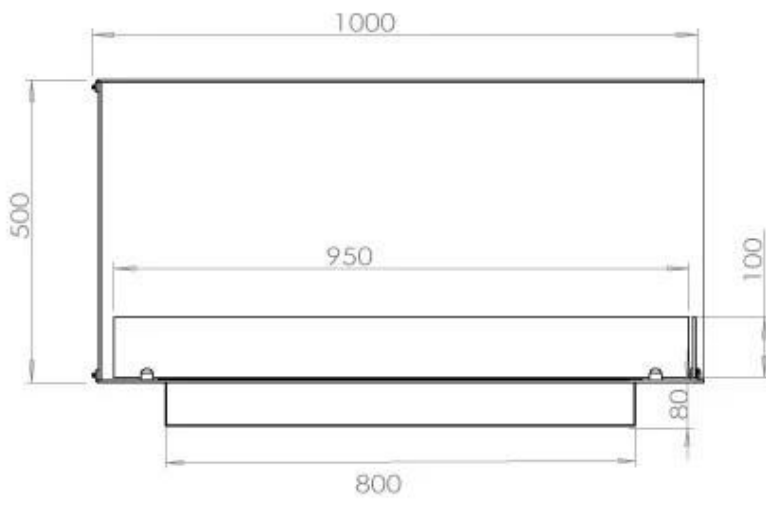

TECHNICAL SPECIFICATIONS

Burner - Features

Remote control	Yes (add-on)
Requires electricity	No
Requires electricity	Yes
Adjustable flame	Yes
Burn time	6.5 hours
Minimum room size	80 m ³
Burner type	4 Litre Superior
Flame length	60 cm
Heat output (max)	4,4 kW
Control	Remote Control
Control	Automatic
Control	Manual
Usage	0.87 L/h

Type

Flue/chimney	Not Required
Recommended air change rate	1
Producttype	See-through Built-in Bioethanol Fireplace
Brand	Foco
Fuel	Bioethanol
Flame view	Left side
Use	Indoor
Warranty	2 years

Size

Length/Width	100 cm
Height	50 cm
Depth	40 cm
Weight	30 kg

Appearance

Materials	Steel
Steel thickness	4 mm
Colour	Black
Glas included	Yes

Superior Manual

PrimeFire 700

Automatic burner 700

FLA 3 790 mm

FLA 3+ 790 mm