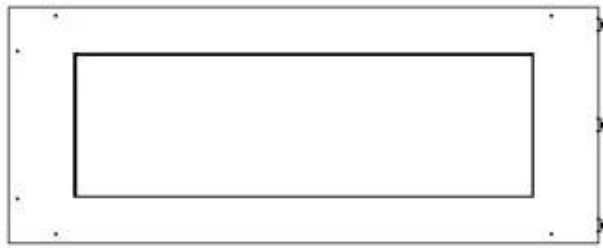

Appearance

Materials	Steel
Steel thickness	4 mm
Colour	Black
Glas included	Yes

Superior Manual

PrimeFire 700

Automatic burner 700

FLA 3 790 mm

FLA 3+ 790 mm