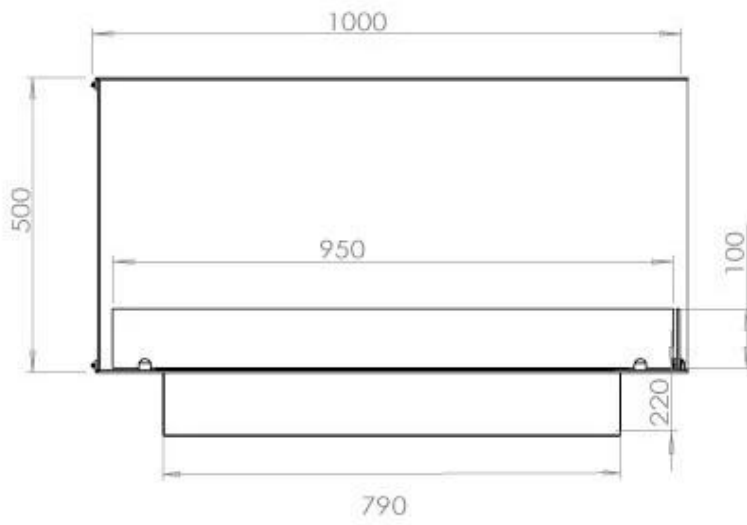

TECHNICAL SPECIFICATIONS

Burner - Features

Adjustable flame	Yes
Minimum room size	80 m ³
Control	Remote Control
Control	Automatic
Control	Manual
Burner Model	4 Litre Superior
Flame length	60 cm
Burning time up to	6.5 hours
Remote control	Yes (add-on)
Power Requirements	No
Power Requirements	Yes
Heat output (max)	4,4 kW
Consumption	0.87 L/h

Size

Length/Width	100 cm
Height	50 cm
Depth	40 cm
Weight	30 kg

Appearance

Material	Steel
Steel Thickness	4 mm
Colour	Black
Glas included	Yes

Type

Producttype	See-through Built-in Bioethanol Fireplace
Fuel	Bioethanol
Flue/Chimney	Not Required
Brand	Foco
Use	Indoor
Flame view	Left side
Warranty	2 years
Recommended air change rate	1

Superior Manual

PrimeFire 700

Automatic burner 700

FLA 3 790 mm

FLA 3+ 790 mm