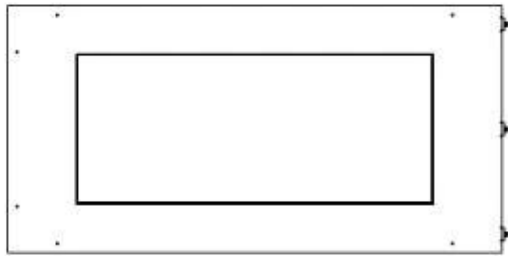

Appearance

Materials	Steel
Steel thickness	4 mm
Colour	Black
Glas included	Yes

Automatic burner

PrimeFire 700

Superior Manual