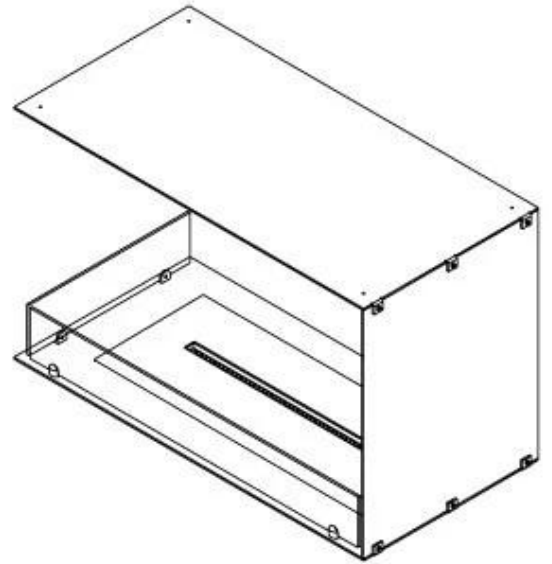

CACHFIRES

FOCO CORNER LEFT 800

BIO-30-122

Foco Corner Left 800 is a stylish corner bioethanol fireplace designed for wall installation, allowing you to enjoy the flames from two sides: front and left. This left-sided model is perfect for creating a cozy atmosphere in any room. You can choose between a manual or automatic bioethanol burner, offering adjustable flame levels and remote control for added convenience. Made from 4 mm powder-coated stainless steel, and with tempered glass, the fireplace ensures a stable and safe flame experience.

Type

Flue/chimney	Not Required
Recommended air change rate	1
Producttype	See-through Built-in Bioethanol Fireplace
Brand	Foco
Fuel	Bioethanol
Flame view	Left side
Use	Indoor
Warranty	2 years

Size

Length/Width	80 cm
Height	50 cm
Depth	40 cm
Weight	25 kg

Appearance

Materials	Steel
Steel thickness	4 mm
Colour	Black
Glas included	Yes

Automatic burner

PrimeFire 700

Superior Manual