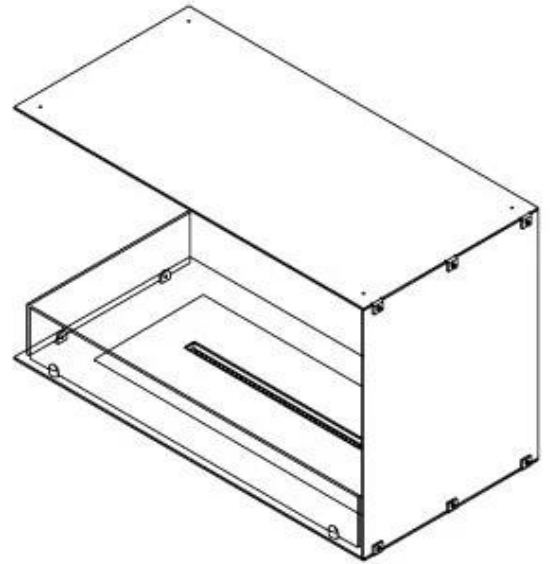

Type

Flue/chimney	Not Required
Recommended air change rate	1
Producttype	See-through Built-in Bioethanol Fireplace
Brand	Foco
Fuel	Bioethanol
Flame view	Left side
Use	Indoor
Warranty	2 years

Size

Length/Width	80 cm
Height	50 cm
Depth	40 cm
Weight	25 kg

Appearance

Materials	Steel
Steel thickness	4 mm
Colour	Black
Glas included	Yes

Automatic burner

PrimeFire 700

Superior Manual