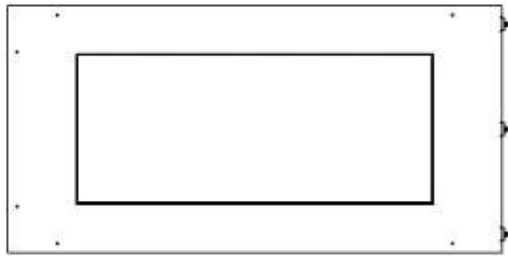

Automatic burner