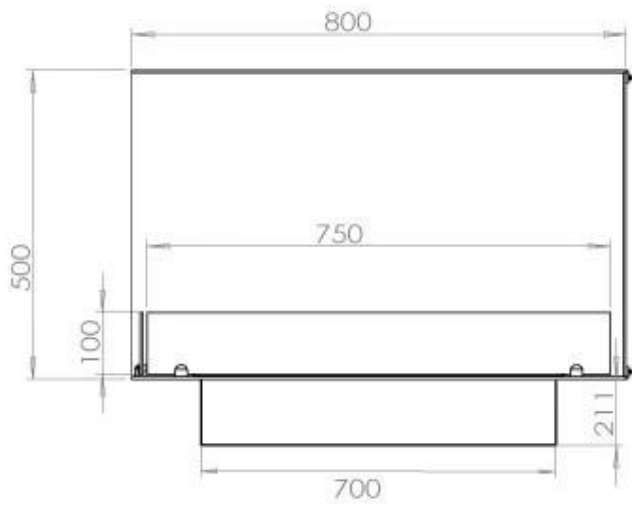

Automatic burner