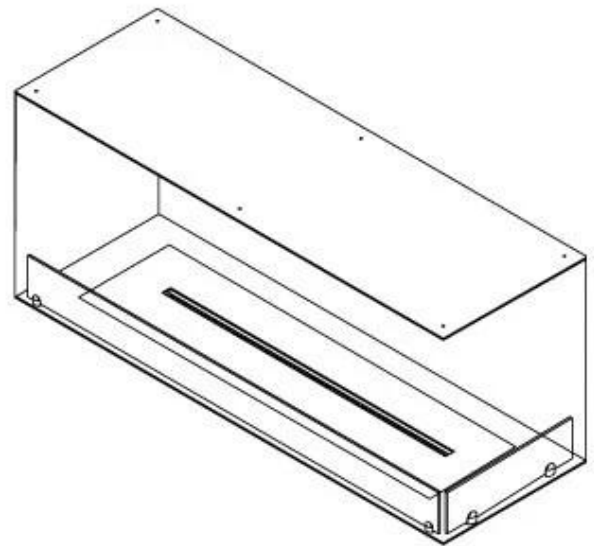

CACHFIRES

FOCO CORNER RIGHT 1200

BIO-30-121

Foco Corner Right 1200 is a bio fireplace designed for wall installation, offering a view of the flames from two open sides. This right-sided model is perfect for creating a cosy atmosphere in any room. Choose between a manual or automatic bioethanol burner, providing adjustable flame levels and remote control for easy operation. Made from 4 mm powder-coated stainless steel with tempered glass, the fireplace ensures a stable and safe flame experience.

Type

Flue/chimney	Not Required
Recommended air change rate	1
Producttype	See-through Built-in Bioethanol Fireplace
Brand	Foco
Fuel	Bioethanol
Flame view	46
Use	Indoor
Warranty	2 years

Size

Length/Width	120 cm
Height	50 cm
Depth	40 cm
Weight	35 kg

Appearance

Materials	Steel
Steel thickness	4 mm
Colour	Black
Glas included	Yes

FLA 3+ 990 mm

FLA 3 990 mm

Automatic burner 1000

Primefire 1000

Superior Manual 1000