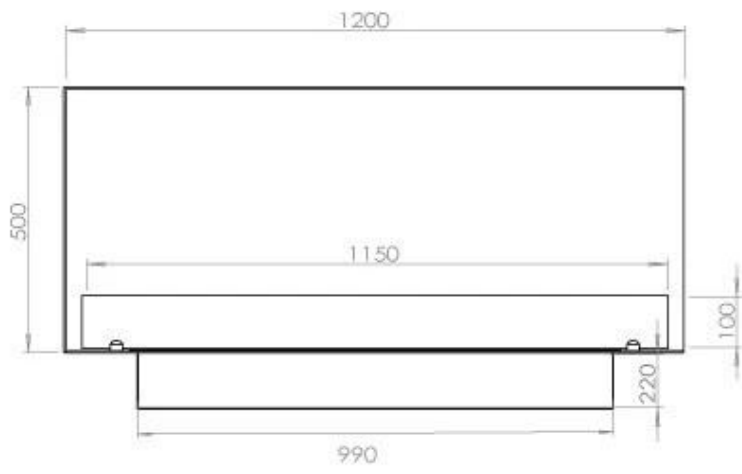

Burner - Features

Control	Remote Control
Control	Automatic
Control	Manual
Burn time	6 hours
Minimum room size	90 m ³
Burner type	5 Litre Superior
Flame length	85 cm
Heat output (max)	6,2 kW
Usage	0.87 L/h
Remote control	Yes (add-on)
Requires electricity	No
Requires electricity	Yes
Adjustable flame	Yes

Size

Weight	35 kg
Depth	40 cm
Height	50 cm
Length/Width	120 cm

FLA 3+ 990 mm

FLA 3 990 mm

Automatic burner 1000

Primefire 1000

Superior Manual 1000