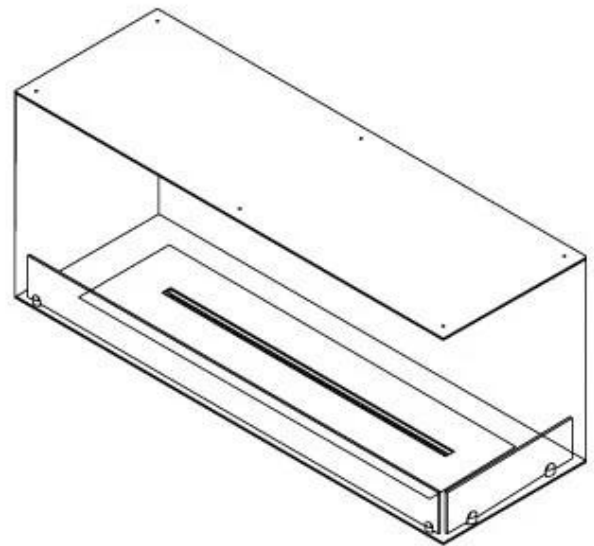

CACHFIRES

FOCO CORNER RIGHT 1200

BIO-30-121

Foco Corner Right 1200 is a bio fireplace designed for wall installation, offering a view of the flames from two open sides. This right-sided model is perfect for creating a cosy atmosphere in any room. Choose between a manual or automatic bioethanol burner, providing adjustable flame levels and remote control for easy operation. Made from 4 mm powder-coated stainless steel with tempered glass, the fireplace ensures a stable and safe flame experience.

Size

Weight	35 kg
Depth	40 cm
Height	50 cm
Length/Width	120 cm

FLA 3+ 990 mm

FLA 3 990 mm

Automatic burner 1000

Primefire 1000

Superior Manual 1000