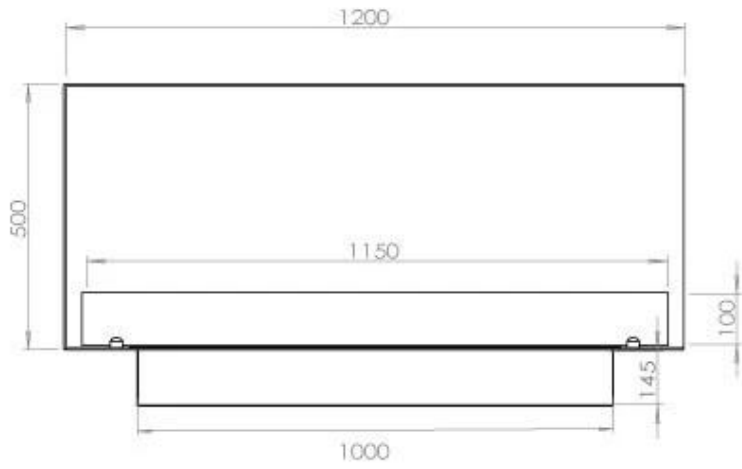

Burner - Features

Control	Remote Control
Control	Automatic
Control	Manual
Burn time	6 hours
Minimum room size	90 m ³
Burner type	5 Litre Superior
Flame length	85 cm
Heat output (max)	6,2 kW
Usage	0.87 L/h
Remote control	Yes (add-on)
Requires electricity	No
Requires electricity	Yes
Adjustable flame	Yes

Size

Weight	35 kg
Depth	40 cm
Height	50 cm
Length/Width	120 cm

FLA 3+ 990 mm

FLA 3 990 mm

Automatic burner 1000

Primefire 1000

Superior Manual 1000