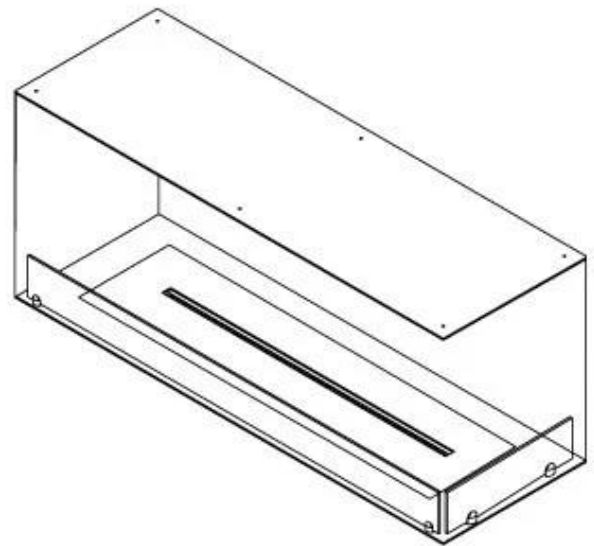

CACHFIRES

FOCO CORNER RIGHT 1200

BIO-30-121

Foco Corner Right 1200 is a bio fireplace designed for wall installation, offering a view of the flames from two open sides. This right-sided model is perfect for creating a cosy atmosphere in any room. Choose between a manual or automatic bioethanol burner, providing adjustable flame levels and remote control for easy operation. Made from 4 mm powder-coated stainless steel with tempered glass, the fireplace ensures a stable and safe flame experience.

Type

Flue/chimney	Not Required
Recommended air change rate	1
Producttype	See-through Built-in Bioethanol Fireplace
Brand	Foco
Fuel	Bioethanol
Flame view	46
Use	Indoor
Warranty	2 years

Size

Length/Width	120 cm
Height	50 cm
Depth	40 cm
Weight	35 kg

Appearance

Materials	Steel
Steel thickness	4 mm
Colour	Black
Glas included	Yes

FLA 3+ 990 mm

FLA 3 990 mm

Automatic burner 1000

Primefire 1000

Superior Manual 1000