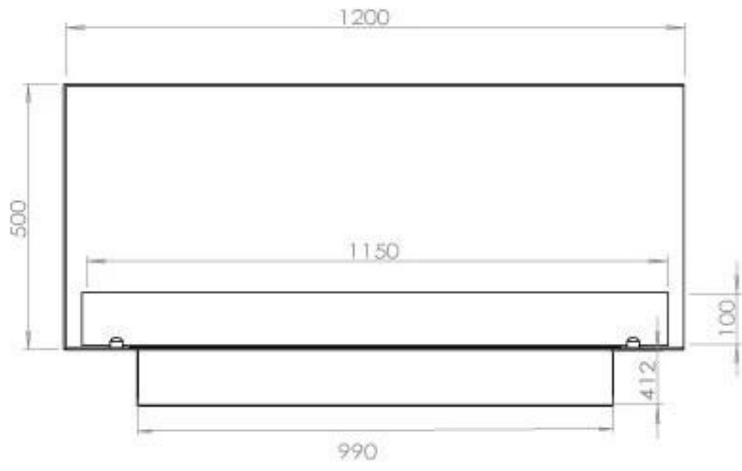

TECHNICAL SPECIFICATIONS

Burner - Features

Requires electricity	No
Requires electricity	Yes
Adjustable flame	Yes
Control	Remote Control
Control	Automatic
Control	Manual
Burn time	6 hours
Minimum room size	90 m ³
Burner type	5 Litre Superior
Flame length	85 cm
Heat output (max)	6,2 kW
Remote control	Yes (add-on)
Usage	0.87 L/h

Type

Flue/chimney	Not Required
Recommended air change rate	1
Producttype	See-through Built-in Bioethanol Fireplace
Brand	Foco
Fuel	Bioethanol
Flame view	46
Use	Indoor
Warranty	2 years

Size

Length/Width	120 cm
Height	50 cm
Depth	40 cm
Weight	35 kg

Appearance

Materials	Steel
Steel thickness	4 mm
Colour	Black
Glas included	Yes

FLA 3+ 990 mm

FLA 3 990 mm

Automatic burner 1000

Primefire 1000

Superior Manual 1000