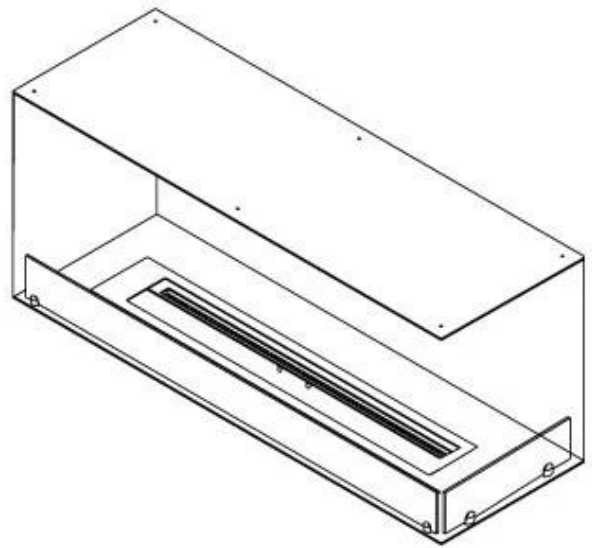

Superior Manual 1000