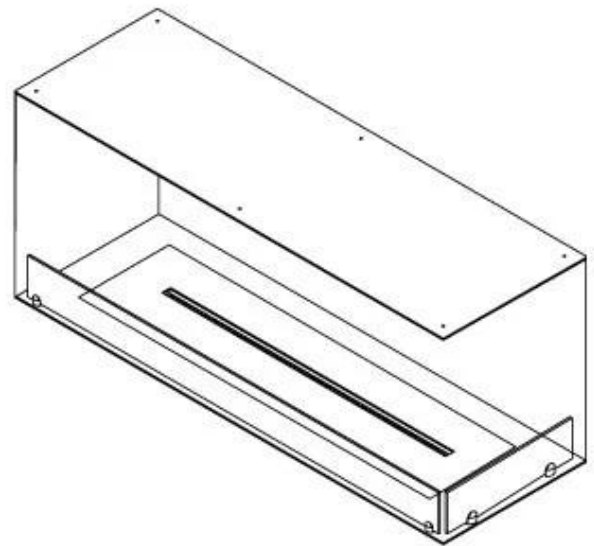

CACHFIRES

FOCO CORNER RIGHT 1200

BIO-30-121

Foco Corner Right 1200 is a bio fireplace designed for wall installation, offering a view of the flames from two open sides. This right-sided model is perfect for creating a cosy atmosphere in any room. Choose between a manual or automatic bioethanol burner, providing adjustable flame levels and remote control for easy operation. Made from 4 mm powder-coated stainless steel with tempered glass, the fireplace ensures a stable and safe flame experience.

TECHNICAL SPECIFICATIONS

Appearance

Materials	Steel
Colour	Black
Glas included	Yes
Steel thickness	4 mm

Type

Producttype	See-through Built-in Bioethanol Fireplace
Fuel	Bioethanol
Flue/chimney	Not Required
Recommended air change rate	1
Warranty	2 years
Use	Indoor
Flame view	46
Brand	Foco

Burner - Features

Control	Remote Control
Control	Automatic
Control	Manual
Burn time	6 hours
Minimum room size	90 m ³
Burner type	5 Litre Superior
Flame length	85 cm
Heat output (max)	6,2 kW
Usage	0.87 L/h
Remote control	Yes (add-on)
Requires electricity	No
Requires electricity	Yes
Adjustable flame	Yes

Size

Weight	35 kg
Depth	40 cm
Height	50 cm
Length/Width	120 cm

FLA 3+ 990 mm

FLA 3 990 mm

Automatic burner 1000

Primefire 1000

Superior Manual 1000