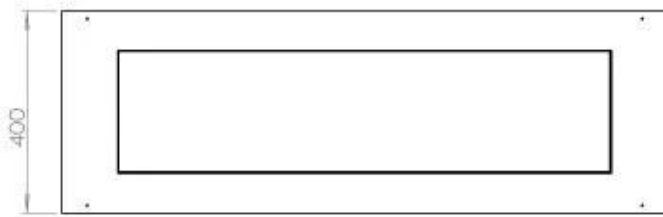

Appearance

Materials	Steel
Steel thickness	4 mm
Colour	Black
Glas included	Yes

FLA 3+ 990 mm

FLA 3 990 mm

Automatic burner 1000

Primefire 1000

Superior Manual 1000