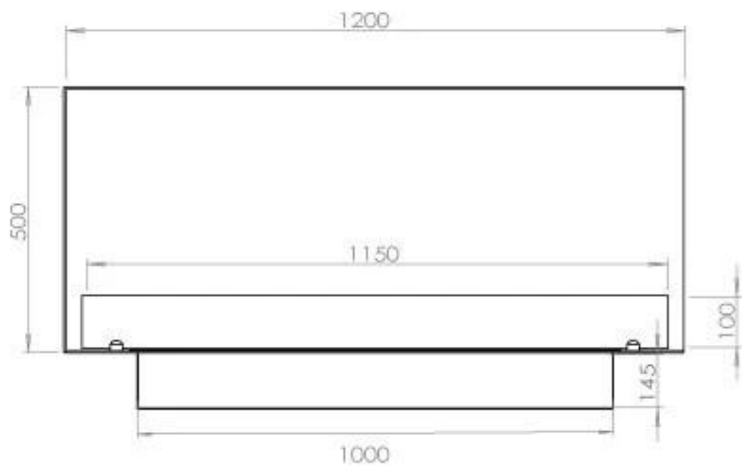

Type

Flue/chimney	Not Required
Recommended air change rate	1
Producttype	See-through Built-in Bioethanol Fireplace
Brand	Foco
Fuel	Bioethanol
Flame view	46
Use	Indoor
Warranty	2 years

Size

Length/Width	120 cm
Height	50 cm
Depth	40 cm
Weight	35 kg

Appearance

Materials	Steel
Steel thickness	4 mm
Colour	Black
Glas included	Yes

FLA 3+ 990 mm

FLA 3 990 mm

Automatic burner 1000

Primefire 1000

Superior Manual 1000