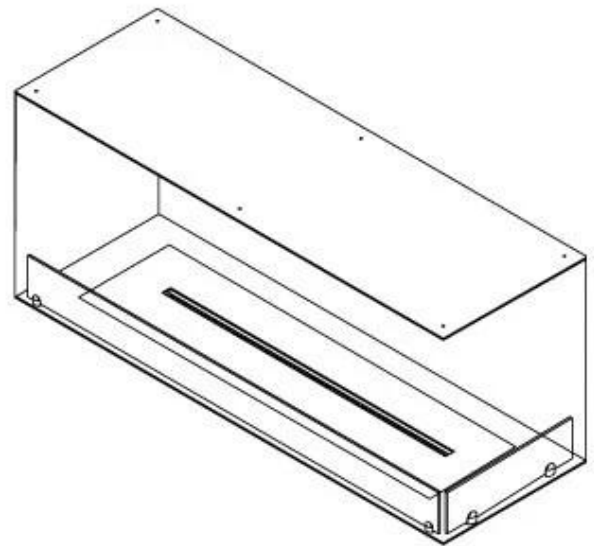

CACHFIRES

FOCO CORNER RIGHT 1200

BIO-30-121

Foco Corner Right 1200 is a bio fireplace designed for wall installation, offering a view of the flames from two open sides. This right-sided model is perfect for creating a cosy atmosphere in any room. Choose between a manual or automatic bioethanol burner, providing adjustable flame levels and remote control for easy operation. Made from 4 mm powder-coated stainless steel with tempered glass, the fireplace ensures a stable and safe flame experience.

Size

Weight	35 kg
Depth	40 cm
Height	50 cm
Length/Width	120 cm

FLA 3+ 990 mm

FLA 3 990 mm

Automatic burner 1000

Primefire 1000

Superior Manual 1000