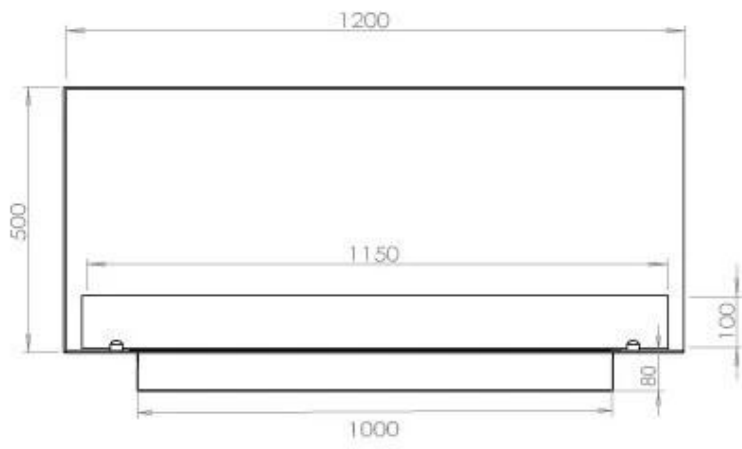

Superior Manual 1000