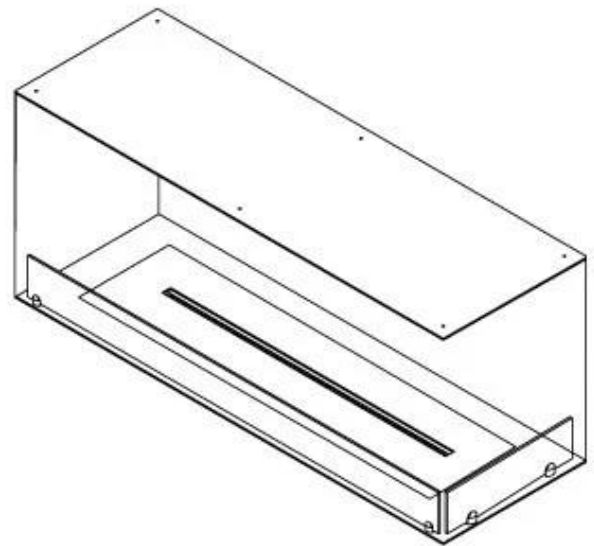

CACHFIRES

FOCO CORNER RIGHT 1200

BIO-30-121

Foco Corner Right 1200 is a bio fireplace designed for wall installation, offering a view of the flames from two open sides. This right-sided model is perfect for creating a cosy atmosphere in any room. Choose between a manual or automatic bioethanol burner, providing adjustable flame levels and remote control for easy operation. Made from 4 mm powder-coated stainless steel with tempered glass, the fireplace ensures a stable and safe flame experience.

Size

Weight	35 kg
Depth	40 cm
Height	50 cm
Length/Width	120 cm

FLA 3+ 990 mm

FLA 3 990 mm

Automatic burner 1000

Primefire 1000

Superior Manual 1000