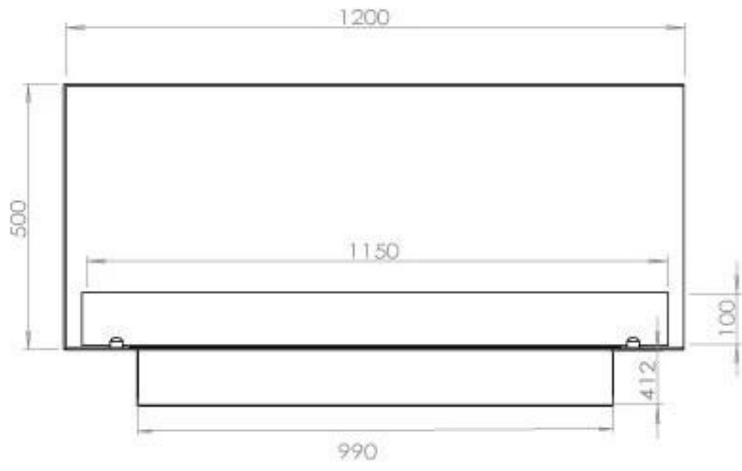

Burner - Features

Control	Remote Control
Control	Automatic
Control	Manual
Burn time	6 hours
Minimum room size	90 m ³
Burner type	5 Litre Superior
Flame length	85 cm
Heat output (max)	6,2 kW
Usage	0.87 L/h
Remote control	Yes (add-on)
Requires electricity	No
Requires electricity	Yes
Adjustable flame	Yes

Size

Weight	35 kg
Depth	40 cm
Height	50 cm
Length/Width	120 cm

FLA 3+ 990 mm

FLA 3 990 mm

Automatic burner 1000

Primefire 1000

Superior Manual 1000