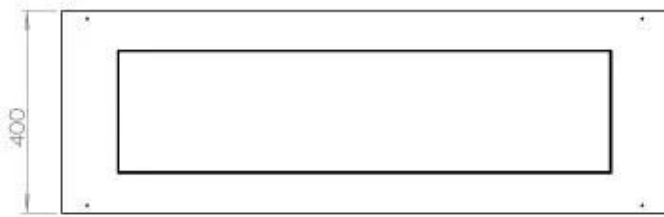

Appearance

Materials	Steel
Steel thickness	4 mm
Colour	Black
Glas included	Yes

FLA 3+ 990 mm

FLA 3 990 mm

Automatic burner 1000

Primefire 1000

Superior Manual 1000