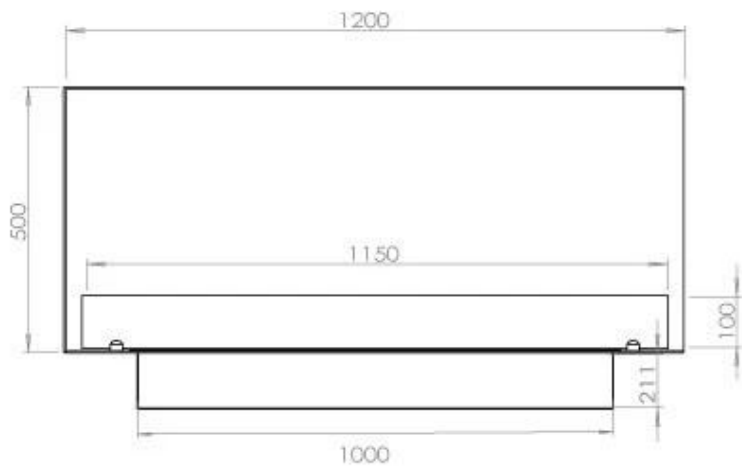

Burner - Features

Control	Remote Control
Control	Automatic
Control	Manual
Burn time	6 hours
Minimum room size	90 m ³
Burner type	5 Litre Superior
Flame length	85 cm
Heat output (max)	6,2 kW
Usage	0.87 L/h
Remote control	Yes (add-on)
Requires electricity	No
Requires electricity	Yes
Adjustable flame	Yes

Size

Weight	35 kg
Depth	40 cm
Height	50 cm
Length/Width	120 cm

FLA 3+ 990 mm

FLA 3 990 mm

Automatic burner 1000

Primefire 1000

Superior Manual 1000