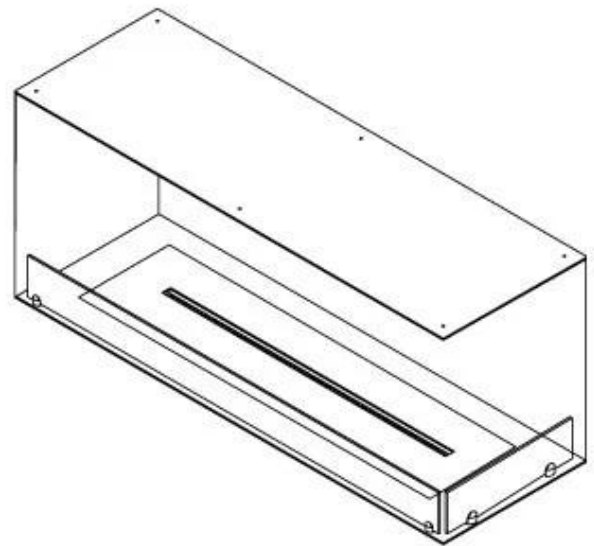

CACHFIRES

FOCO CORNER RIGHT 1200

BIO-30-121

Foco Corner Right 1200 is a bio fireplace designed for wall installation, offering a view of the flames from two open sides. This right-sided model is perfect for creating a cosy atmosphere in any room. Choose between a manual or automatic bioethanol burner, providing adjustable flame levels and remote control for easy operation. Made from 4 mm powder-coated stainless steel with tempered glass, the fireplace ensures a stable and safe flame experience.

Type

Flue/chimney	Not Required
Recommended air change rate	1
Producttype	See-through Built-in Bioethanol Fireplace
Brand	Foco
Fuel	Bioethanol
Flame view	46
Use	Indoor
Warranty	2 years

Size

Length/Width	120 cm
Height	50 cm
Depth	40 cm
Weight	35 kg

Appearance

Materials	Steel
Steel thickness	4 mm
Colour	Black
Glas included	Yes

FLA 3+ 990 mm

FLA 3 990 mm

Automatic burner 1000

Primefire 1000

Superior Manual 1000