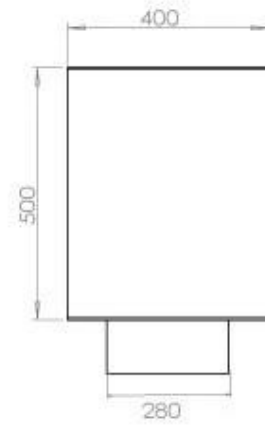

TECHNICAL SPECIFICATIONS

Burner - Features

Adjustable flame	Yes
Control	Remote Control
Control	Automatic
Control	Manual
Minimum room size	90 m ³
Burner Model	5 Litre Superior
Flame length	85 cm
Burning time up to	6 hours
Remote control	Yes (add-on)
Power Requirements	Yes
Power Requirements	No
Heat output (max)	6,2 kW
Consumption	0.87 L/h

Size

Length/Width	120 cm
Height	50 cm
Depth	40 cm
Weight	35 kg

Appearance

Material	Steel
Steel Thickness	4 mm
Colour	Black
Glas included	Yes

Type

Producttype	See-through Built-in Bioethanol Fireplace
Fuel	Bioethanol
Flue/Chimney	Not Required
Brand	Foco
Use	Indoor
Flame view	46
Warranty	2 years
Recommended air change rate	1

Superior Manual 1000

Primefire 1000

Automatic burner 1000

FLA 3 990 mm

FLA 3+ 990 mm