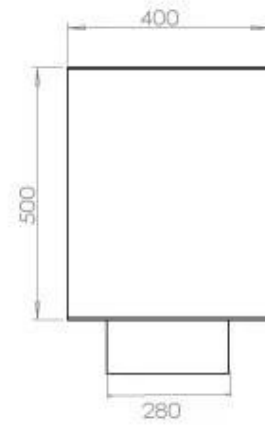

Burner - Features

Control	Remote Control
Control	Automatic
Control	Manual
Burn time	6 hours
Minimum room size	90 m ³
Burner type	5 Litre Superior
Flame length	85 cm
Heat output (max)	6,2 kW
Usage	0.87 L/h
Remote control	Yes (add-on)
Requires electricity	No
Requires electricity	Yes
Adjustable flame	Yes

Size

Weight	35 kg
Depth	40 cm
Height	50 cm
Length/Width	120 cm

FLA 3+ 990 mm

FLA 3 990 mm

Automatic burner 1000

Primefire 1000

Superior Manual 1000