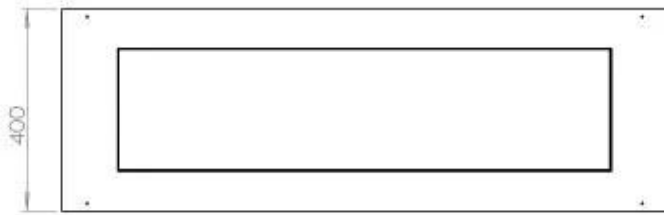

Appearance

Materials	Steel
Steel thickness	4 mm
Colour	Black
Glas included	Yes

FLA 3+ 990 mm

FLA 3 990 mm

Automatic burner 1000

Primefire 1000

Superior Manual 1000