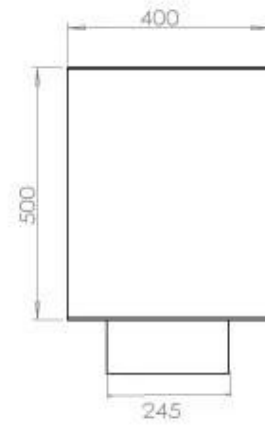

Type

Flue/chimney	Not Required
Recommended air change rate	1
Producttype	See-through Built-in Bioethanol Fireplace
Brand	Foco
Fuel	Bioethanol
Flame view	46
Use	Indoor
Warranty	2 years

Size

Length/Width	120 cm
Height	50 cm
Depth	40 cm
Weight	35 kg

Appearance

Materials	Steel
Steel thickness	4 mm
Colour	Black
Glas included	Yes

FLA 3+ 990 mm

FLA 3 990 mm

Automatic burner 1000

Primefire 1000

Superior Manual 1000