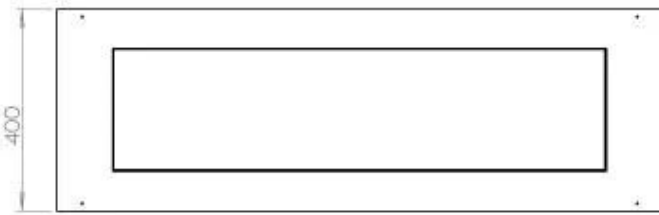

Burner - Features

Control	Remote Control
Control	Automatic
Control	Manual
Burn time	6 hours
Minimum room size	90 m ³
Burner type	5 Litre Superior
Flame length	85 cm
Heat output (max)	6,2 kW
Usage	0.87 L/h
Remote control	Yes (add-on)
Requires electricity	No
Requires electricity	Yes
Adjustable flame	Yes

Size

Weight	35 kg
Depth	40 cm
Height	50 cm
Length/Width	120 cm

FLA 3+ 990 mm

FLA 3 990 mm

Automatic burner 1000

Primefire 1000

Superior Manual 1000