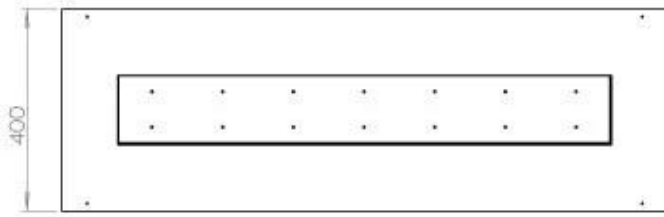

Superior Manual 1000