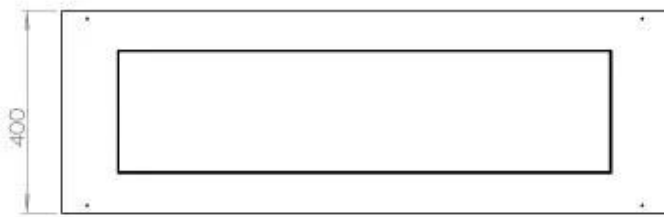

Primefire 1000