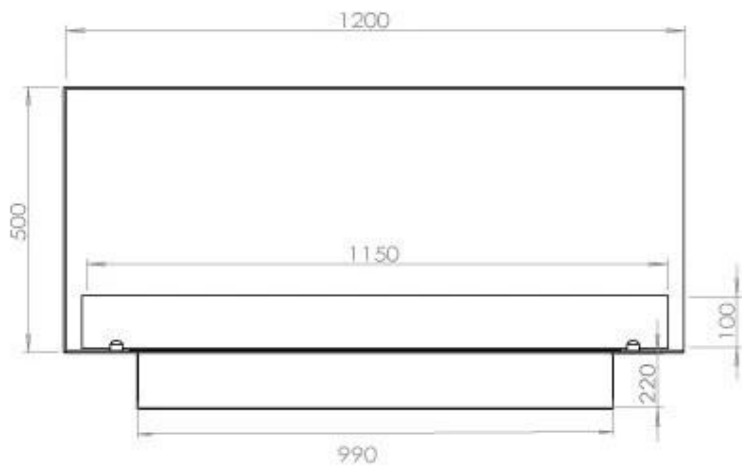

TECHNICAL SPECIFICATIONS

Burner - Features

Adjustable flame	Yes
Control	Remote Control
Control	Automatic
Control	Manual
Minimum room size	90 m ³
Burner Model	5 Litre Superior
Flame length	85 cm
Burning time up to	6 hours
Remote control	Yes (add-on)
Power Requirements	Yes
Power Requirements	No
Heat output (max)	6,2 kW
Consumption	0.87 L/h

Size

Length/Width	120 cm
Height	50 cm
Depth	40 cm
Weight	35 kg

Appearance

Material	Steel
Steel Thickness	4 mm
Colour	Black
Glas included	Yes

Type

Producttype	See-through Built-in Bioethanol Fireplace
Fuel	Bioethanol
Flue/Chimney	Not Required
Brand	Foco
Use	Indoor
Flame view	46
Warranty	2 years
Recommended air change rate	1

Superior Manual 1000

Primefire 1000

Automatic burner 1000

FLA 3 990 mm

FLA 3+ 990 mm