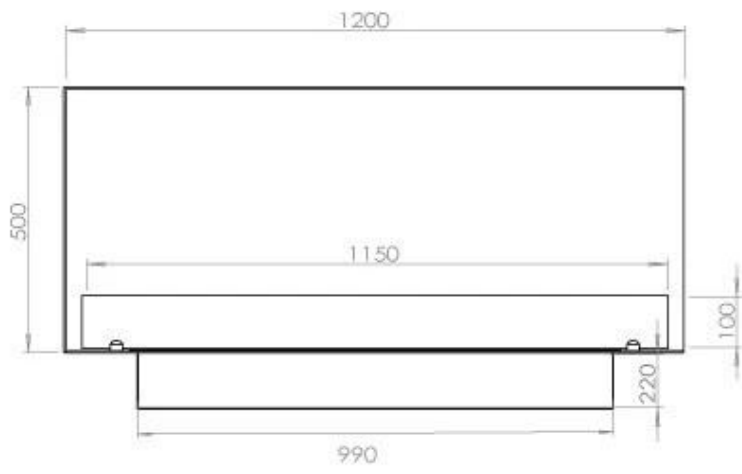

Type

Flue/chimney	Not Required
Recommended air change rate	1
Producttype	See-through Built-in Bioethanol Fireplace
Brand	Foco
Fuel	Bioethanol
Flame view	46
Use	Indoor
Warranty	2 years

Size

Length/Width	120 cm
Height	50 cm
Depth	40 cm
Weight	35 kg

Appearance

Materials	Steel
Steel thickness	4 mm
Colour	Black
Glas included	Yes

FLA 3+ 990 mm

FLA 3 990 mm

Automatic burner 1000

Primefire 1000

Superior Manual 1000