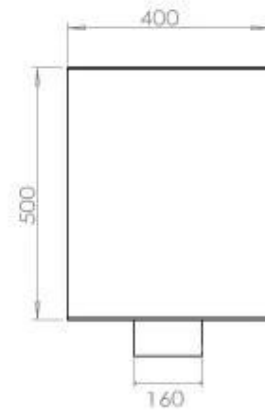

Superior Manual 1000