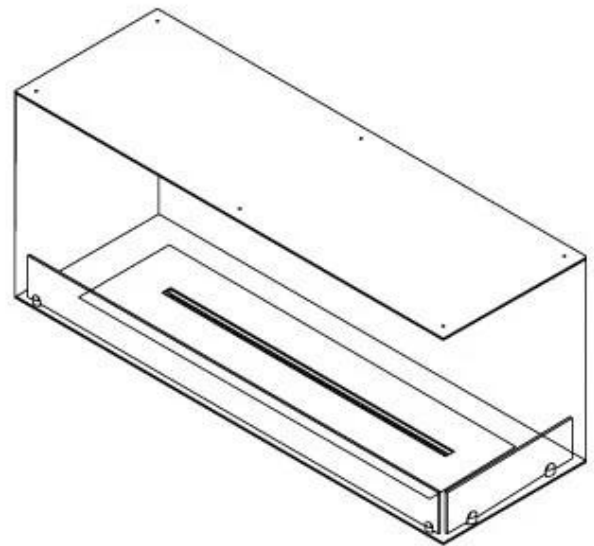

CACHFIRES

FOCO CORNER RIGHT 1200

BIO-30-121

Foco Corner Right 1200 is a bio fireplace designed for wall installation, offering a view of the flames from two open sides. This right-sided model is perfect for creating a cosy atmosphere in any room. Choose between a manual or automatic bioethanol burner, providing adjustable flame levels and remote control for easy operation. Made from 4 mm powder-coated stainless steel with tempered glass, the fireplace ensures a stable and safe flame experience.

Type

Flue/chimney	Not Required
Recommended air change rate	1
Producttype	See-through Built-in Bioethanol Fireplace
Brand	Foco
Fuel	Bioethanol
Flame view	46
Use	Indoor
Warranty	2 years

Size

Length/Width	120 cm
Height	50 cm
Depth	40 cm
Weight	35 kg

Appearance

Materials	Steel
Steel thickness	4 mm
Colour	Black
Glas included	Yes

FLA 3+ 990 mm

FLA 3 990 mm

Automatic burner 1000

Primefire 1000

Superior Manual 1000