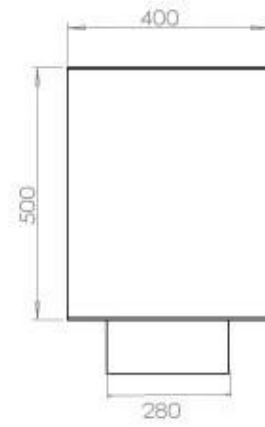

Burner - Features

Control	Remote Control
Control	Automatic
Control	Manual
Burn time	6 hours
Minimum room size	90 m ³
Burner type	5 Litre Superior
Flame length	85 cm
Heat output (max)	6,2 kW
Usage	0.87 L/h
Remote control	Yes (add-on)
Requires electricity	No
Requires electricity	Yes
Adjustable flame	Yes

Size

Weight	35 kg
Depth	40 cm
Height	50 cm
Length/Width	120 cm

FLA 3+ 990 mm

FLA 3 990 mm

Automatic burner 1000

Primefire 1000

Superior Manual 1000