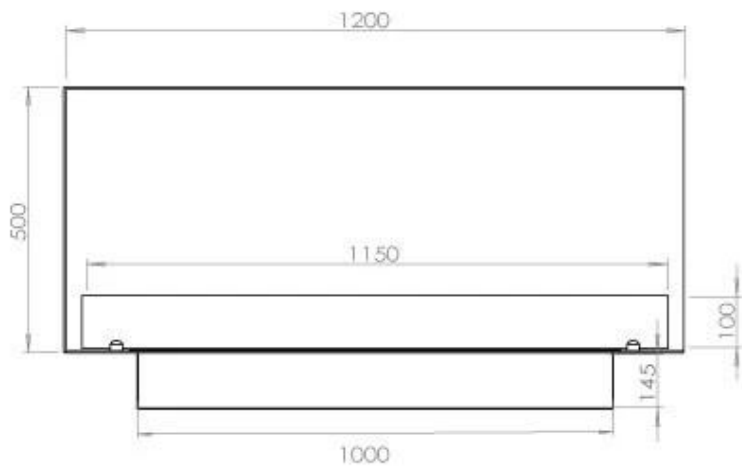

Primefire 1000