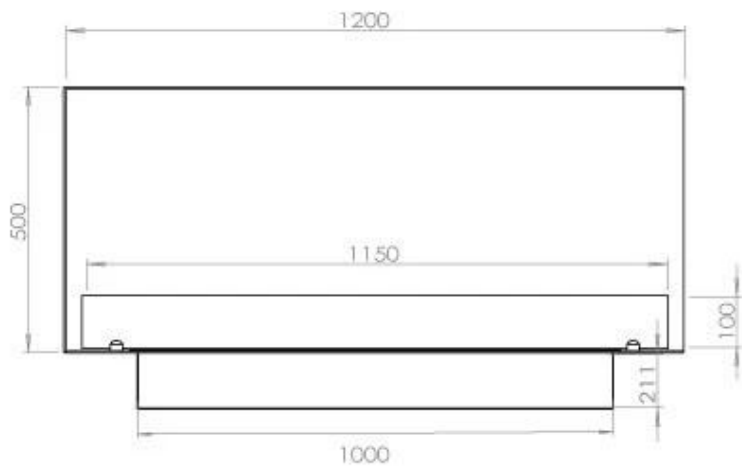

Type

Flue/chimney	Not Required
Recommended air change rate	1
Producttype	See-through Built-in Bioethanol Fireplace
Brand	Foco
Fuel	Bioethanol
Flame view	46
Use	Indoor
Warranty	2 years

Size

Length/Width	120 cm
Height	50 cm
Depth	40 cm
Weight	35 kg

Appearance

Materials	Steel
Steel thickness	4 mm
Colour	Black
Glas included	Yes

FLA 3+ 990 mm

FLA 3 990 mm

Automatic burner 1000

Primefire 1000

Superior Manual 1000