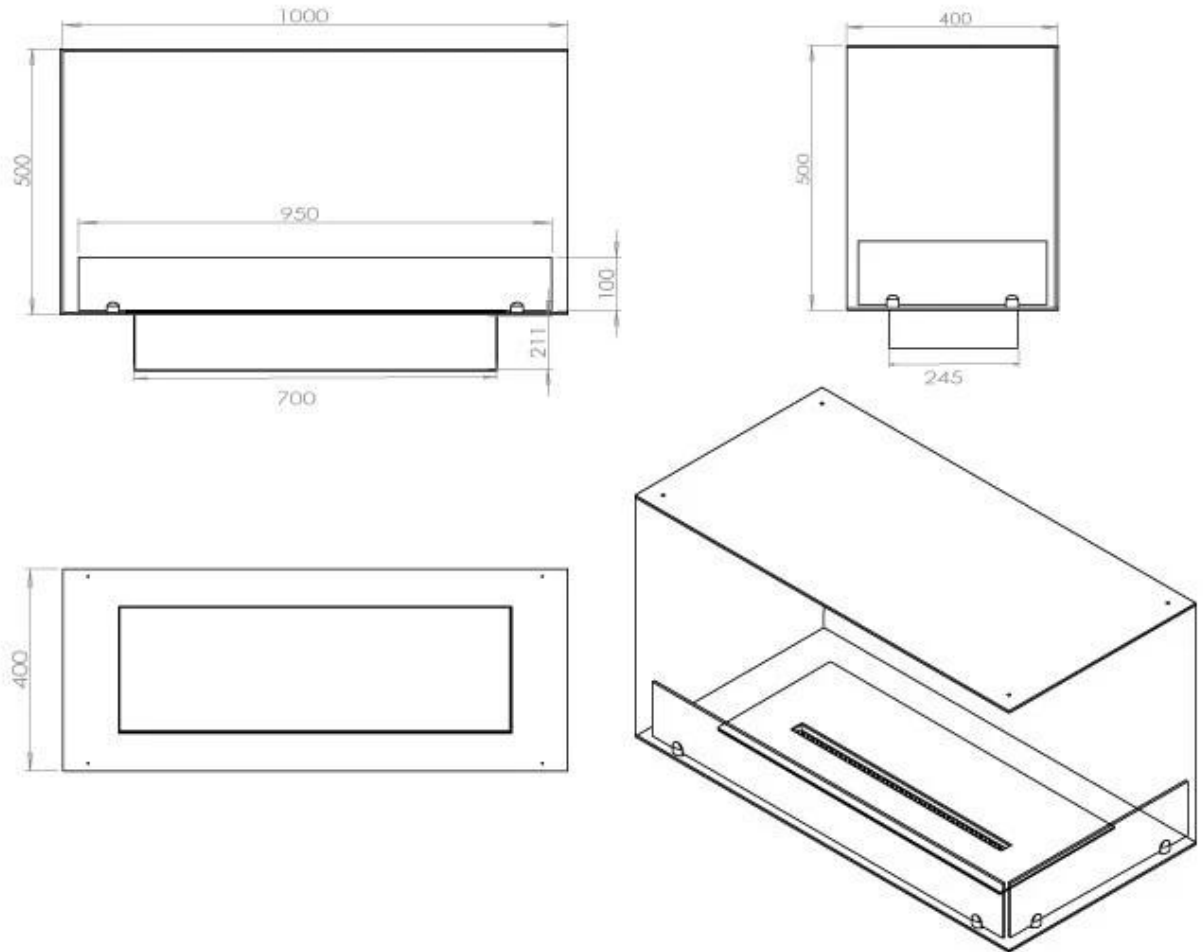

Type

Flue/chimney	Not Required
Recommended air change rate	1
Producttype	See-through Built-in Bioethanol Fireplace
Brand	Foco
Fuel	Bioethanol
Flame view	46
Use	Indoor
Warranty	2 years

Size

Length/Width	100 cm
Height	50 cm
Depth	40 cm
Weight	30 kg

Appearance

Materials	Steel
Steel thickness	4 mm
Colour	Black

Glas included

Yes

FLA 3+ 790 mm

FLA 3 790 mm

Automatic burner 700

PrimeFire 700