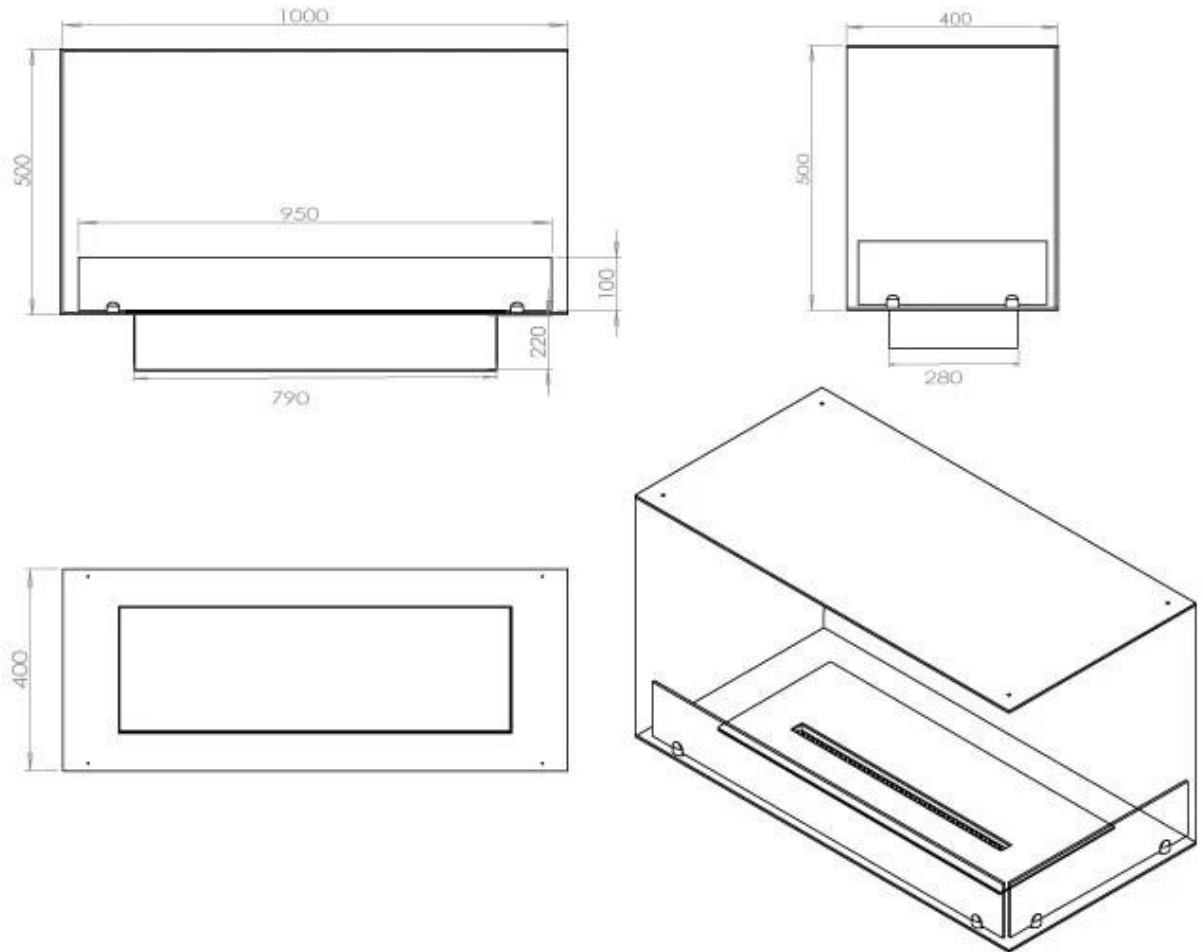

Type

Flue/chimney	Not Required
Recommended air change rate	1
Producttype	See-through Built-in Bioethanol Fireplace
Brand	Foco
Fuel	Bioethanol
Flame view	46
Use	Indoor
Warranty	2 years

Size

Length/Width	100 cm
Height	50 cm
Depth	40 cm
Weight	30 kg

Appearance

Materials	Steel
Steel thickness	4 mm
Colour	Black

Glas included

Yes

FLA 3+ 790 mm

FLA 3 790 mm

Automatic burner 700

PrimeFire 700