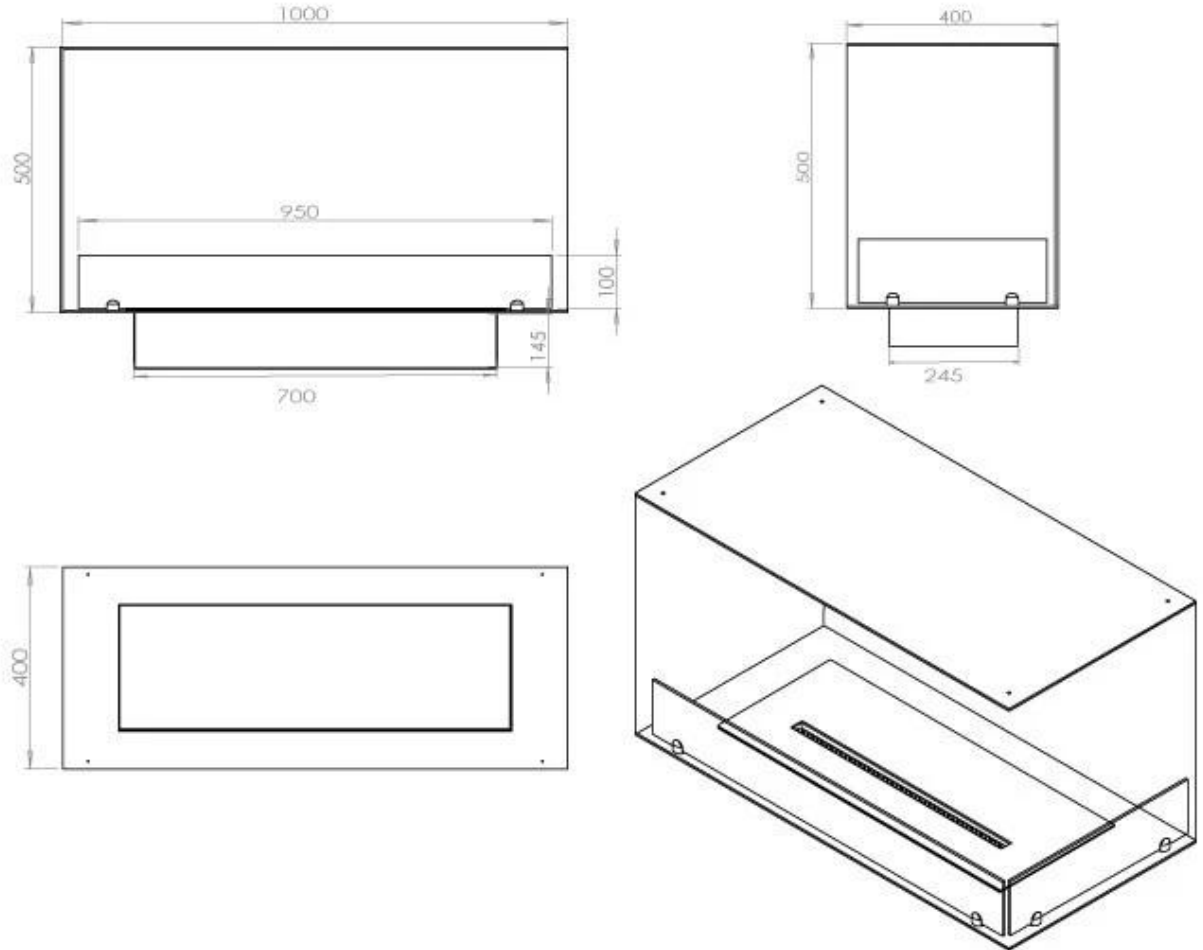

Type

Flue/chimney	Not Required
Recommended air change rate	1
Producttype	See-through Built-in Bioethanol Fireplace
Brand	Foco
Fuel	Bioethanol
Flame view	46
Use	Indoor
Warranty	2 years

Size

Length/Width	100 cm
Height	50 cm
Depth	40 cm
Weight	30 kg

Appearance

Materials	Steel
Steel thickness	4 mm
Colour	Black

Glas included

Yes

FLA 3+ 790 mm

FLA 3 790 mm

Automatic burner 700

PrimeFire 700