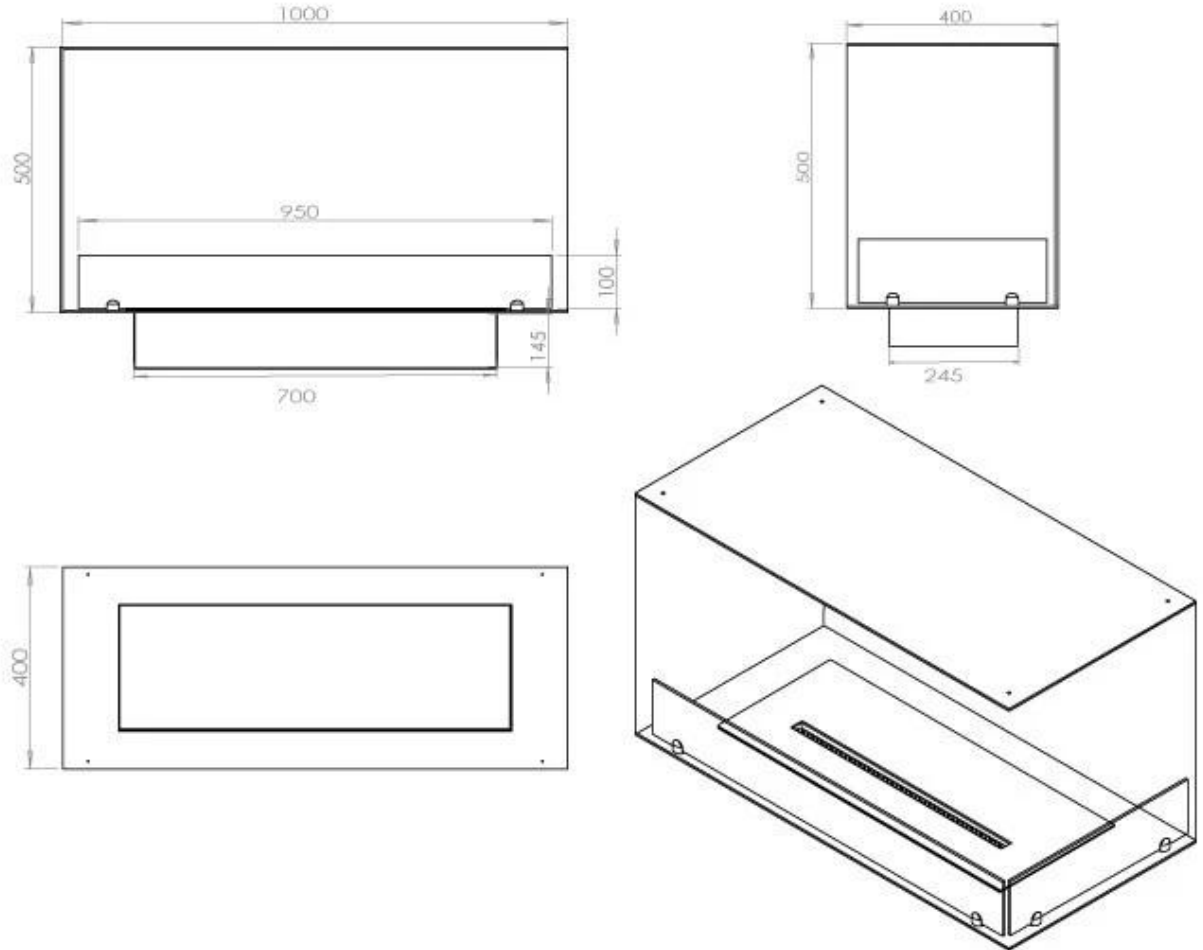

Size

Length/Width	100 cm
Height	50 cm
Depth	40 cm
Weight	30 kg

Appearance

Material	Steel
Steel Thickness	4 mm
Colour	Black
Glas included	Yes

Type

Producttype	See-through Built-in Bioethanol Fireplace
Fuel	Bioethanol
Brand	Foco
Flue/Chimney	Not Required
Use	Indoor
Flame view	46
Warranty	2 years

FLA 3+ 790 mm

FLA 3 790 mm

Automatic burner 700

PrimeFire 700

Superior Manual 800