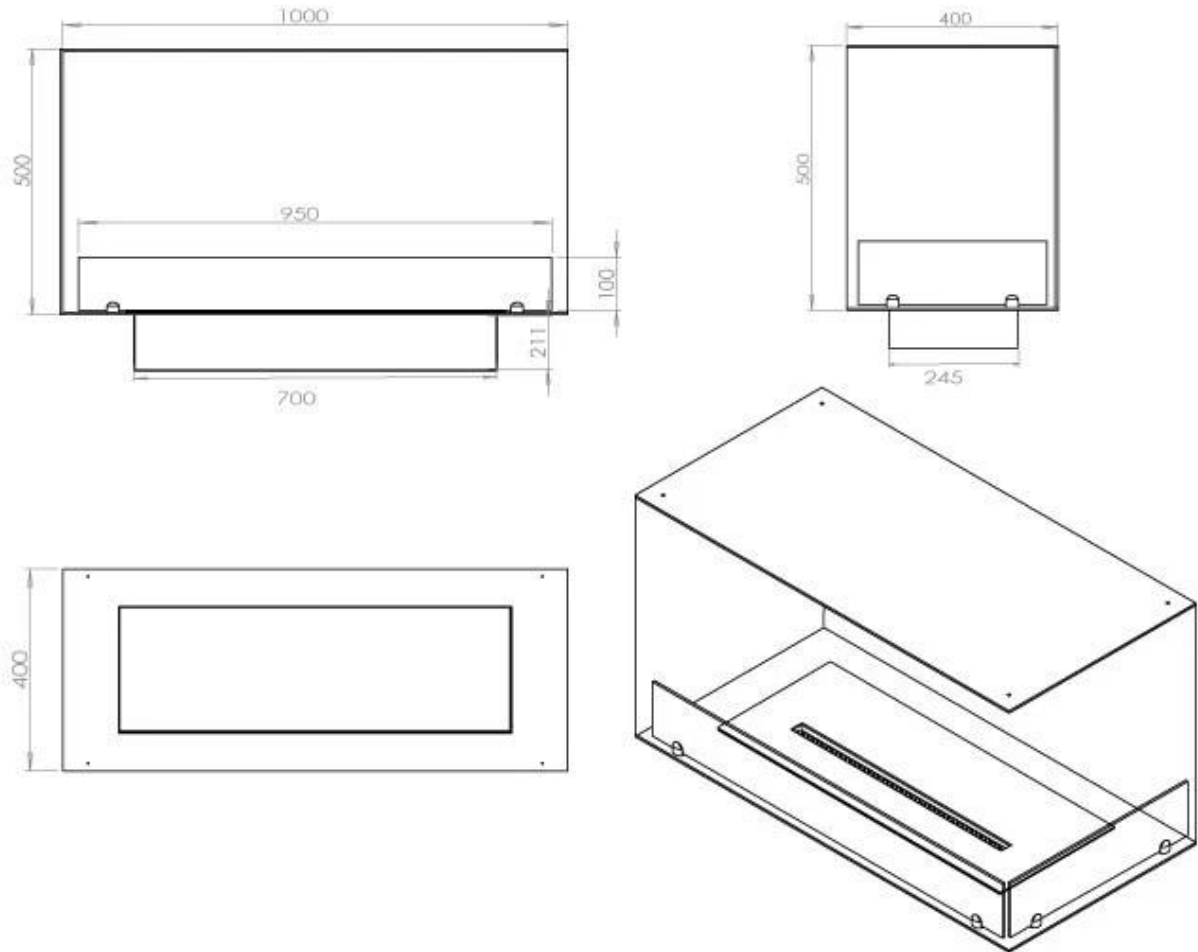

Automatic burner 700