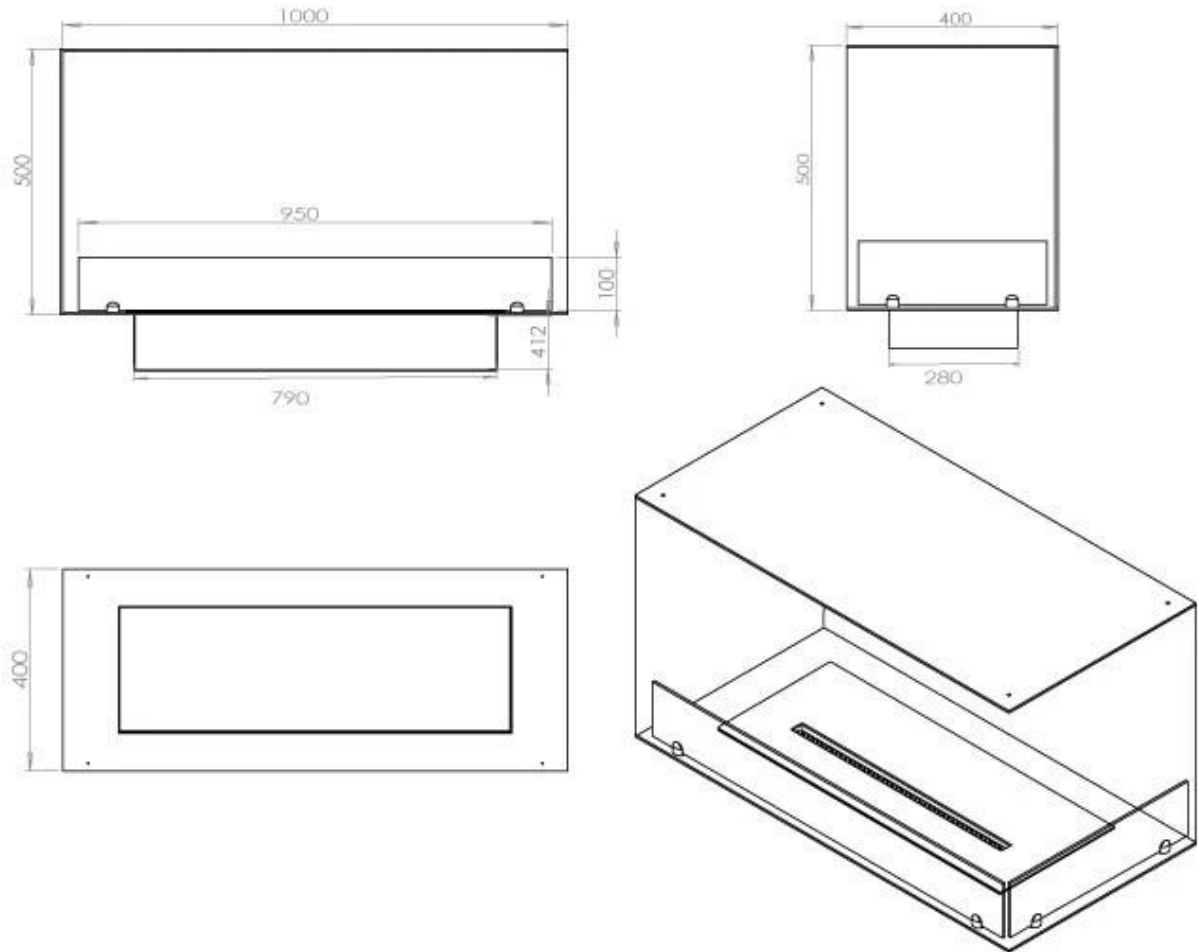

Type

Flue/chimney	Not Required
Recommended air change rate	1
Producttype	See-through Built-in Bioethanol Fireplace
Brand	Foco
Fuel	Bioethanol
Flame view	46
Use	Indoor
Warranty	2 years

Size

Length/Width	100 cm
Height	50 cm
Depth	40 cm
Weight	30 kg

Appearance

Materials	Steel
Steel thickness	4 mm
Colour	Black

Glas included

Yes

FLA 3+ 790 mm

FLA 3 790 mm

Automatic burner 700

PrimeFire 700