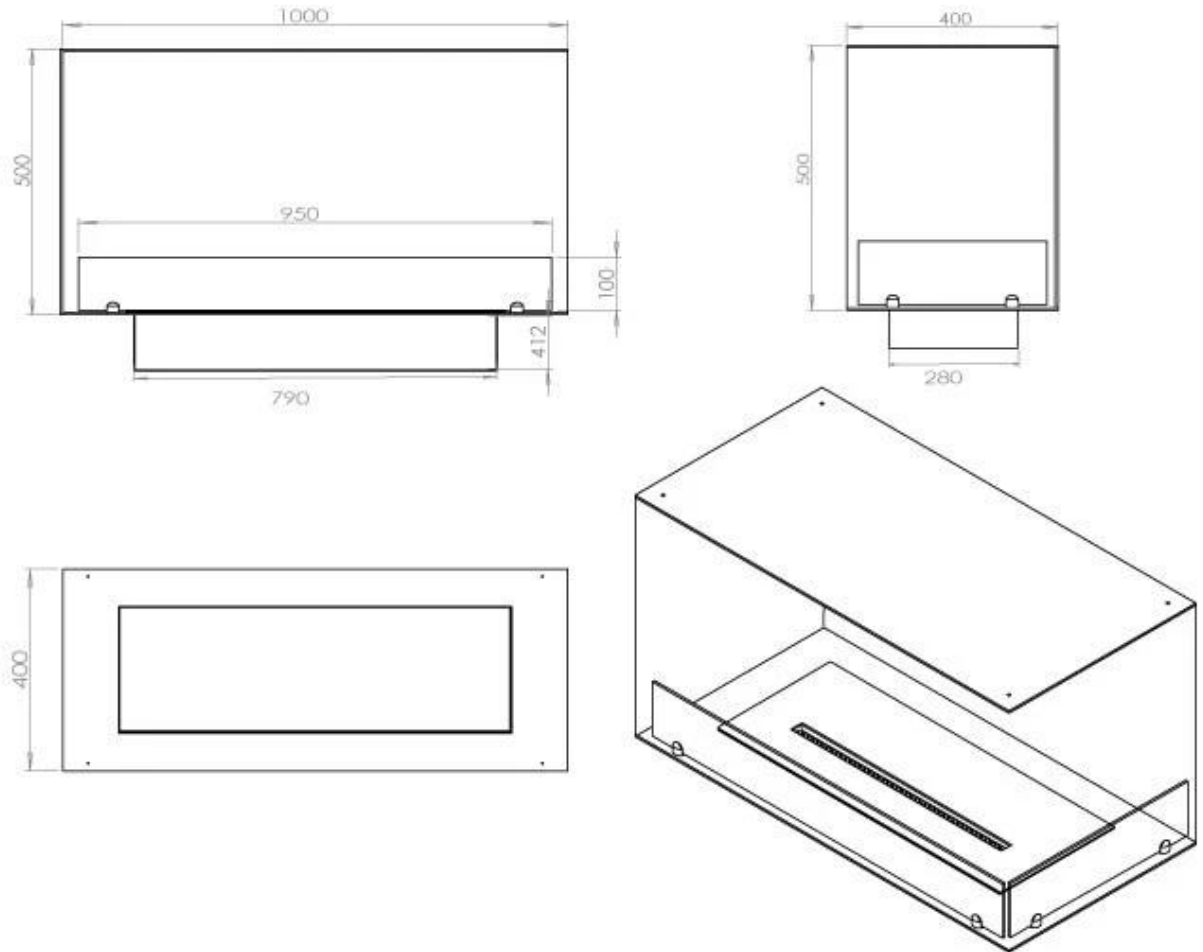

FLA 3+ 790 mm