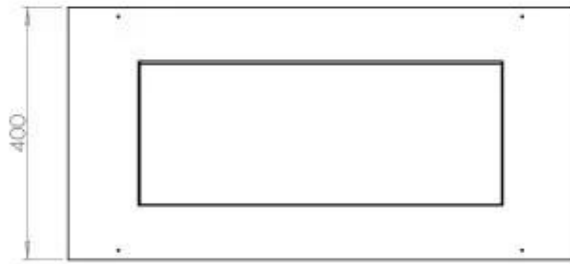

Appearance

Materials	Steel
Steel thickness	4 mm
Colour	Black

Glas included

Yes

Automatic burner

PrimeFire 700

Superior Manual