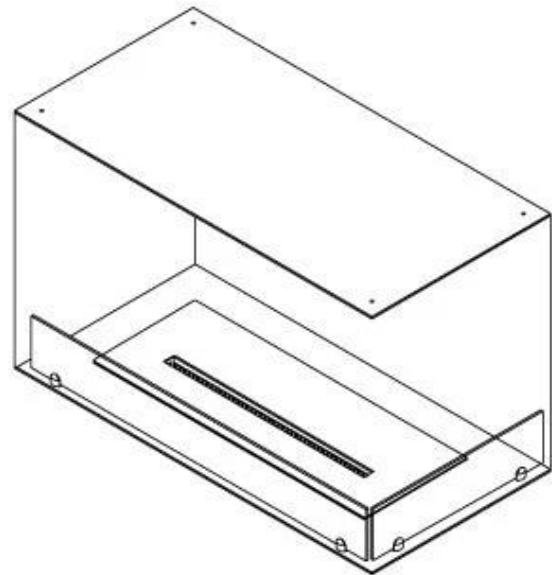

Type

Flue/chimney	Not Required
Recommended air change rate	1
Producttype	See-through Built-in Bioethanol Fireplace
Brand	Foco
Fuel	Bioethanol
Flame view	46
Use	Indoor
Warranty	2 years

Size

Length/Width	80 cm
Height	50 cm
Depth	40 cm
Weight	25 kg

Appearance

Materials	Steel
Steel thickness	4 mm
Colour	Black

Glas included

Yes

Automatic burner

PrimeFire 700

Superior Manual