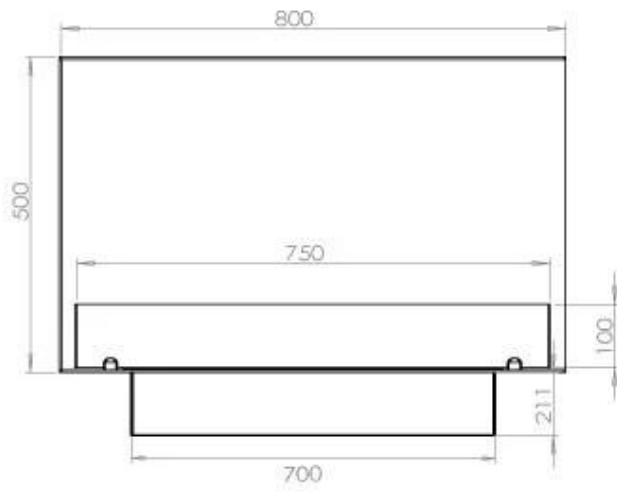

Type

Flue/chimney	Not Required
Recommended air change rate	1
Producttype	See-through Built-in Bioethanol Fireplace
Brand	Foco
Fuel	Bioethanol
Flame view	46
Use	Indoor
Warranty	2 years

Size

Length/Width	80 cm
Height	50 cm
Depth	40 cm
Weight	25 kg

Appearance

Materials	Steel
Steel thickness	4 mm
Colour	Black

Glas included

Yes

Automatic burner

PrimeFire 700

Superior Manual