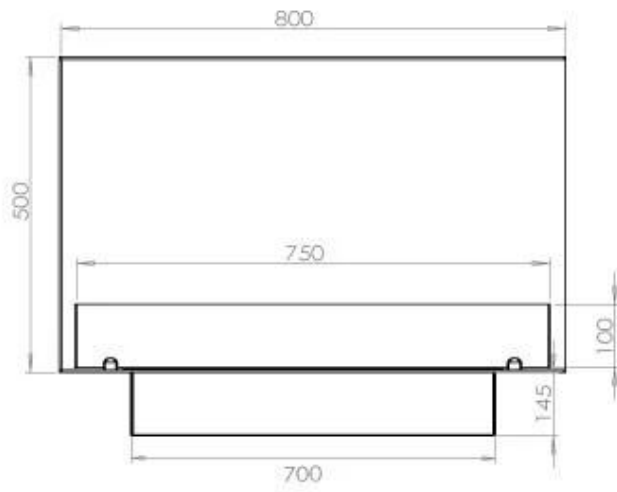

Type

Flue/chimney	Not Required
Recommended air change rate	1
Producttype	See-through Built-in Bioethanol Fireplace
Brand	Foco
Fuel	Bioethanol
Flame view	46
Use	Indoor
Warranty	2 years

Size

Length/Width	80 cm
Height	50 cm
Depth	40 cm
Weight	25 kg

Appearance

Materials	Steel
Steel thickness	4 mm
Colour	Black

Glas included

Yes

Automatic burner

PrimeFire 700

Superior Manual