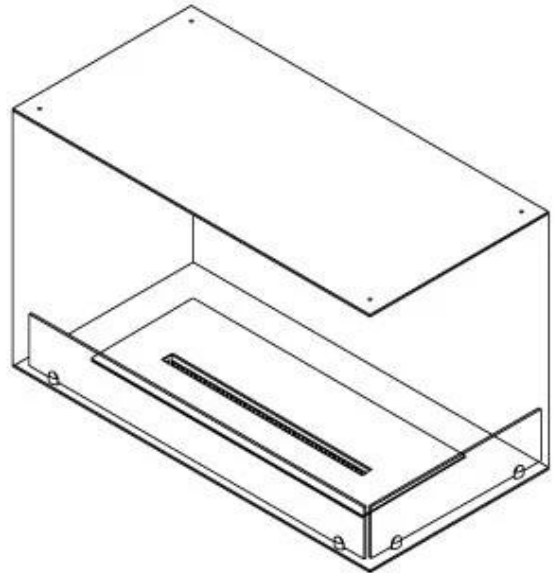

Type

Flue/chimney	Not Required
Recommended air change rate	1
Producttype	See-through Built-in Bioethanol Fireplace
Brand	Foco
Fuel	Bioethanol
Flame view	46
Use	Indoor
Warranty	2 years

Size

Length/Width	80 cm
Height	50 cm
Depth	40 cm
Weight	25 kg

Appearance

Materials	Steel
Steel thickness	4 mm
Colour	Black

Glas included

Yes

Automatic burner

PrimeFire 700

Superior Manual