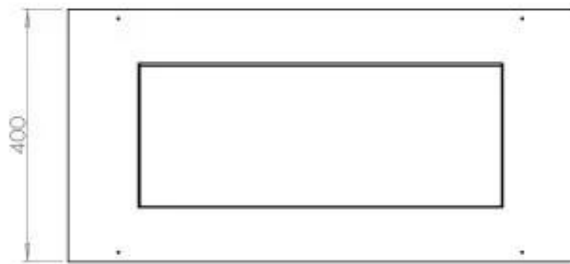

Appearance

Materials	Steel
Steel thickness	4 mm
Colour	Black

Glas included

Yes

Automatic burner

PrimeFire 700

Superior Manual