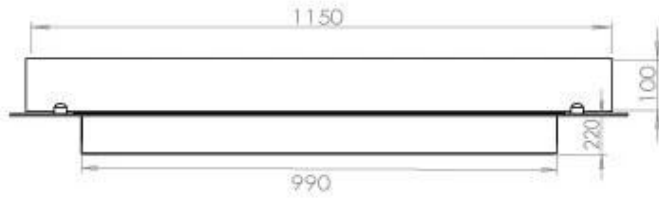

Type

Flue/chimney	Not Required
Recommended air change rate	1
Producttype	4-sided built-in bioethanol fireplace
Brand	Foco
Fuel	Bioethanol
Flame view	44,1
Use	Indoor
Warranty	2 years

Size

Length/Width	120 cm
Depth	40 cm
Weight	35 kg

Appearance

Materials	Steel
Steel thickness	4 mm
Colour	Black
Glas included	Yes

FLA 3+ 990 mm

FLA 3 990 mm

PrimeFire 1000

Automatic burner

Superior Manual