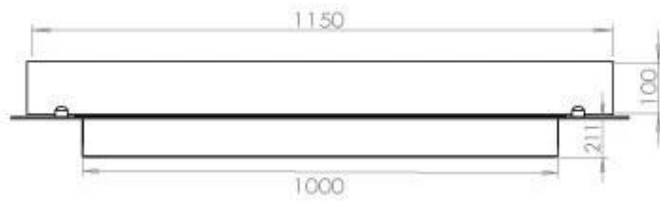

Automatic burner