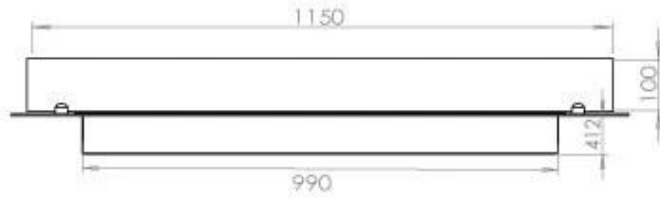

FLA 3+ 990 mm