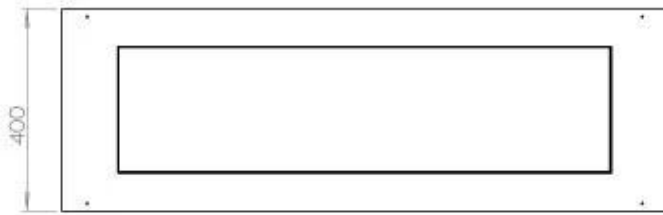

FLA 3+ 990 mm