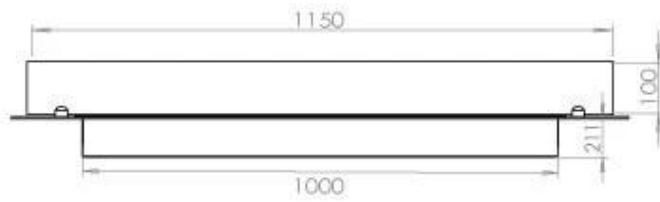

Appearance

Materials	Steel
Steel thickness	4 mm
Colour	Black
Glas included	Yes

FLA 3+ 990 mm

FLA 3 990 mm

PrimeFire 1000

Automatic burner

Superior Manual