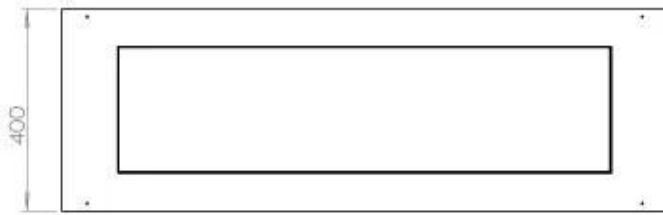

PrimeFire 1000