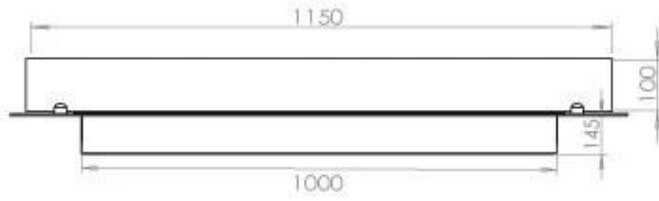

PrimeFire 1000