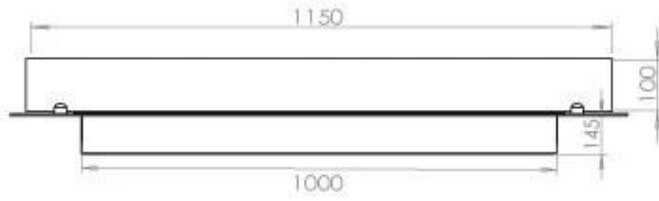

Appearance

Materials	Steel
Steel thickness	4 mm
Colour	Black
Glas included	Yes

FLA 3+ 990 mm

FLA 3 990 mm

PrimeFire 1000

Automatic burner

Superior Manual