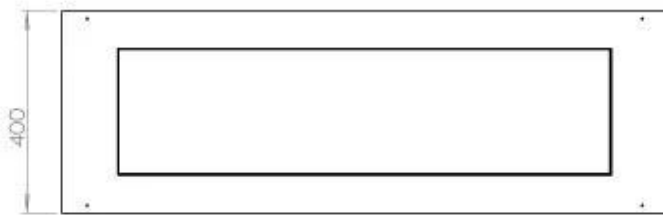

Appearance

Materials	Steel
Steel thickness	4 mm
Colour	Black
Glas included	Yes

FLA 3+ 990 mm

FLA 3 990 mm

PrimeFire 1000

Automatic burner

Superior Manual