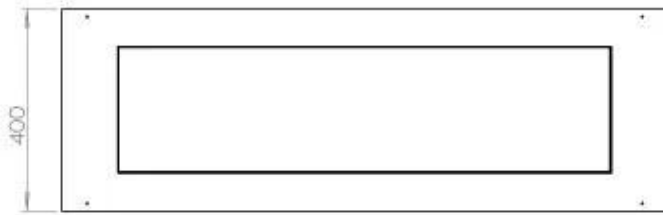

Appearance

Materials	Steel
Steel thickness	4 mm
Colour	Black
Glas included	Yes

FLA 3+ 990 mm

FLA 3 990 mm

PrimeFire 1000

Automatic burner

Superior Manual