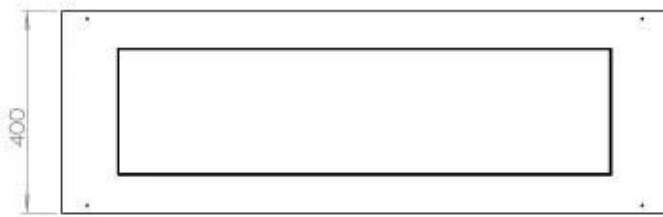

Automatic burner