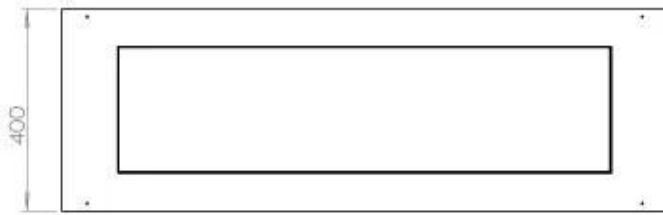

Appearance

Materials	Steel
Steel thickness	4 mm
Colour	Black
Glas included	Yes

FLA 3+ 990 mm

FLA 3 990 mm

PrimeFire 1000

Automatic burner

Superior Manual