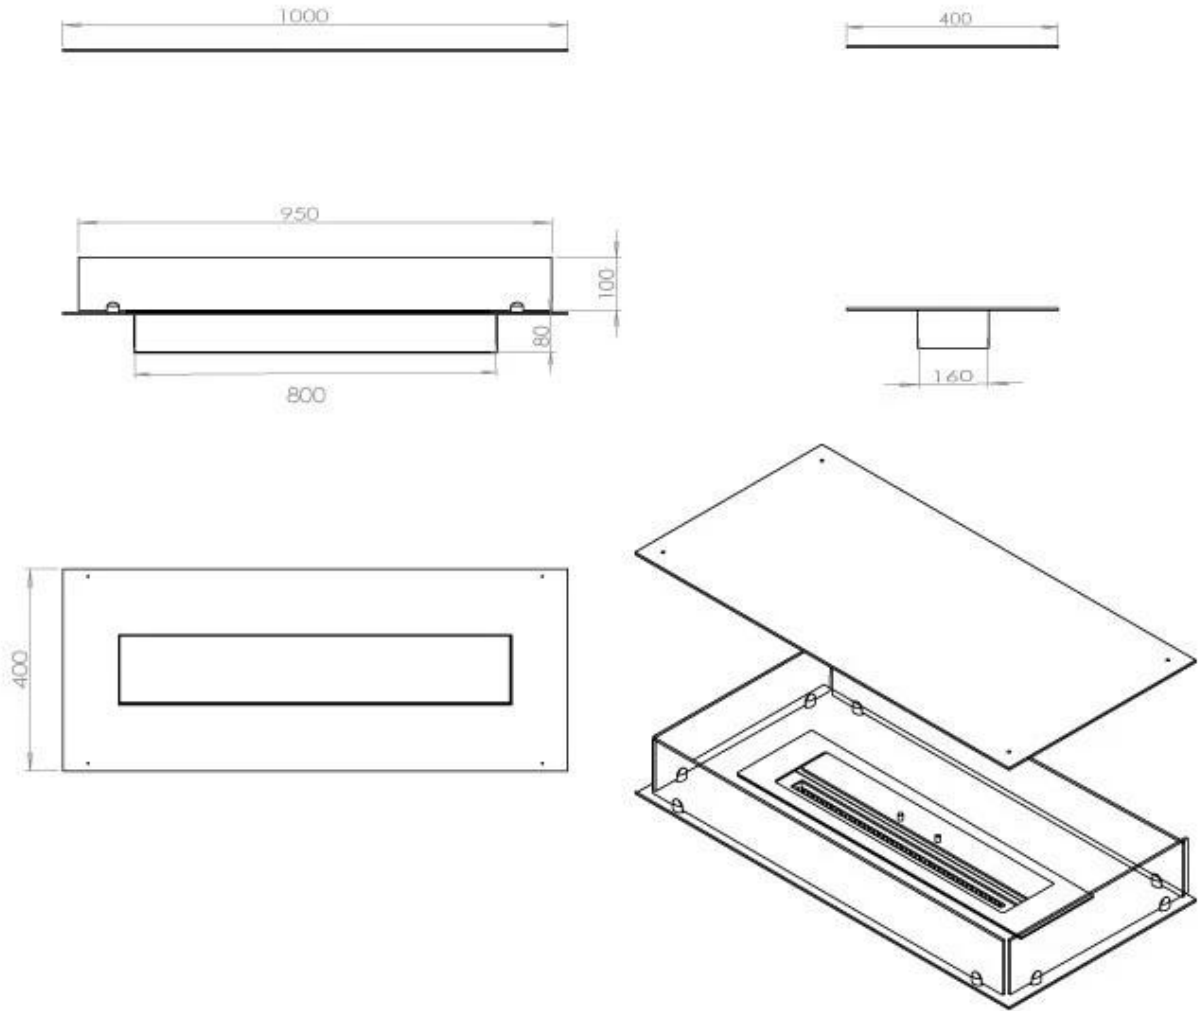

Type

Flue/chimney	Not Required
Recommended air change rate	1
Producttype	4-sided built-in bioethanol fireplace
Brand	Foco
Fuel	Bioethanol
Flame view	44,1
Use	Indoor
Warranty	2 years

Size

Length/Width	100 cm
Depth	40 cm
Weight	30 kg

Appearance

Materials	Steel
Steel thickness	4 mm
Colour	Black
Glas included	Yes

FLA 3+ 790 mm

FLA 3 790 mm

Automatic Burner

Superior Manual

PrimeFire 700