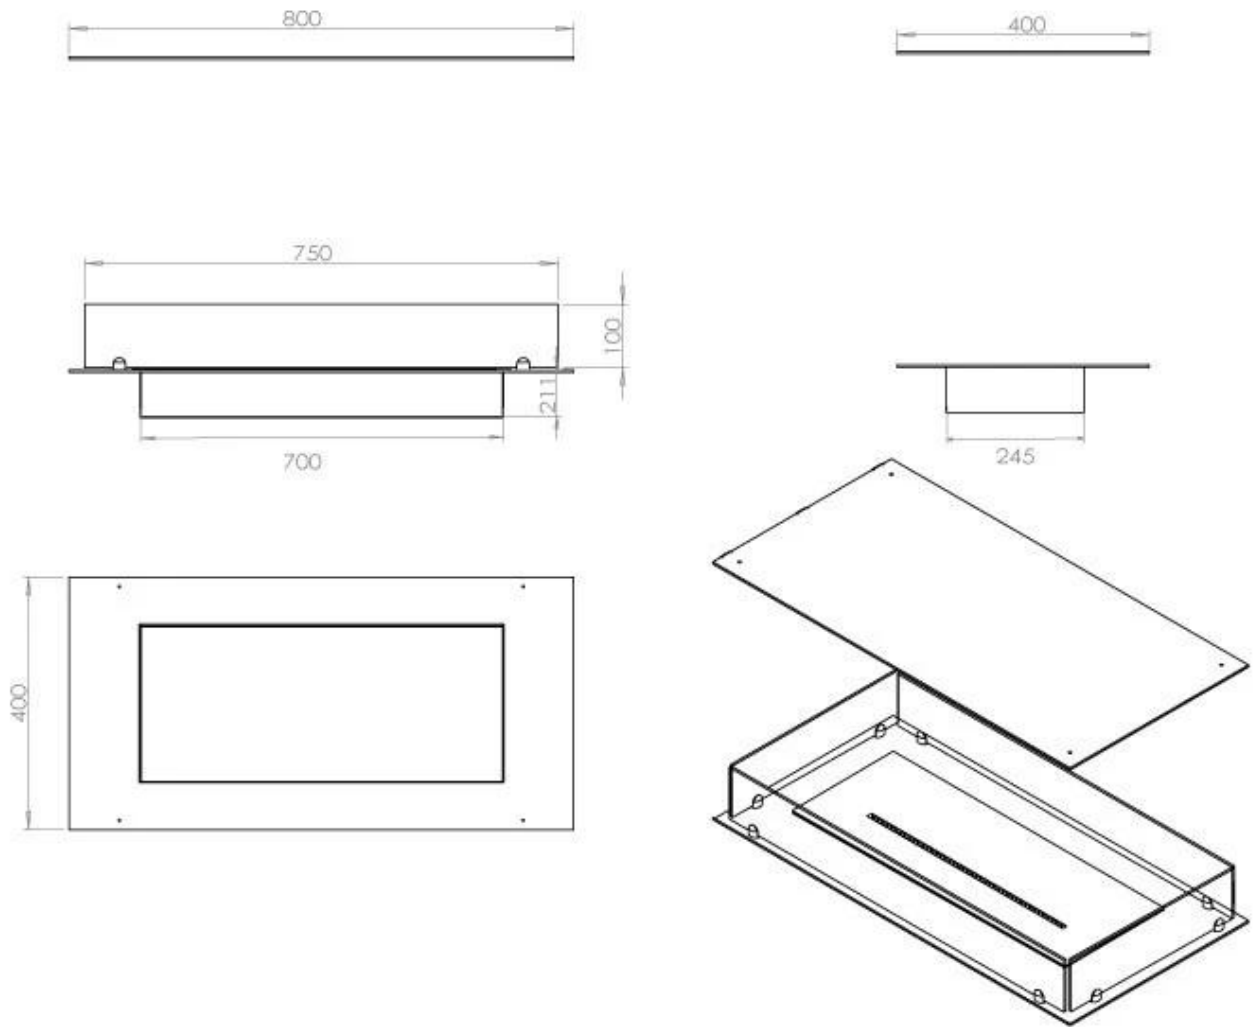

Automatic burner 700