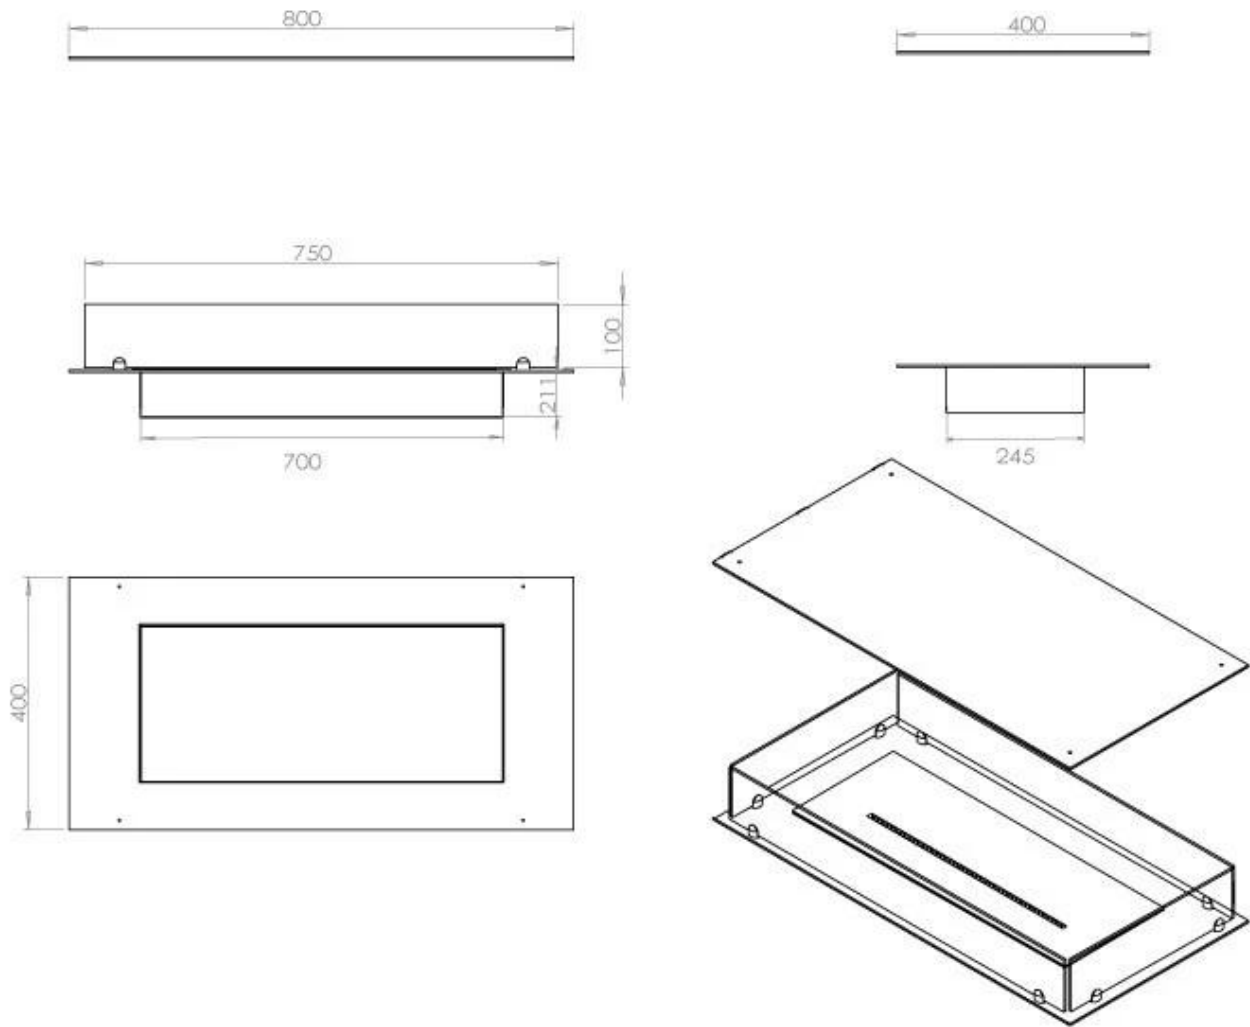

Type

Flue/chimney	Not Required
Recommended air change rate	1
Producttype	4-sided built-in bioethanol fireplace
Brand	Foco
Fuel	Bioethanol
Flame view	44,1
Use	Indoor
Warranty	2 years

Size

Length/Width	80 cm
Depth	40 cm
Weight	25 kg

Appearance

Materials	Steel
Steel thickness	4 mm
Colour	Black
Glas included	Yes

PrimeFire 700

Automatic burner 700

Superior Manual