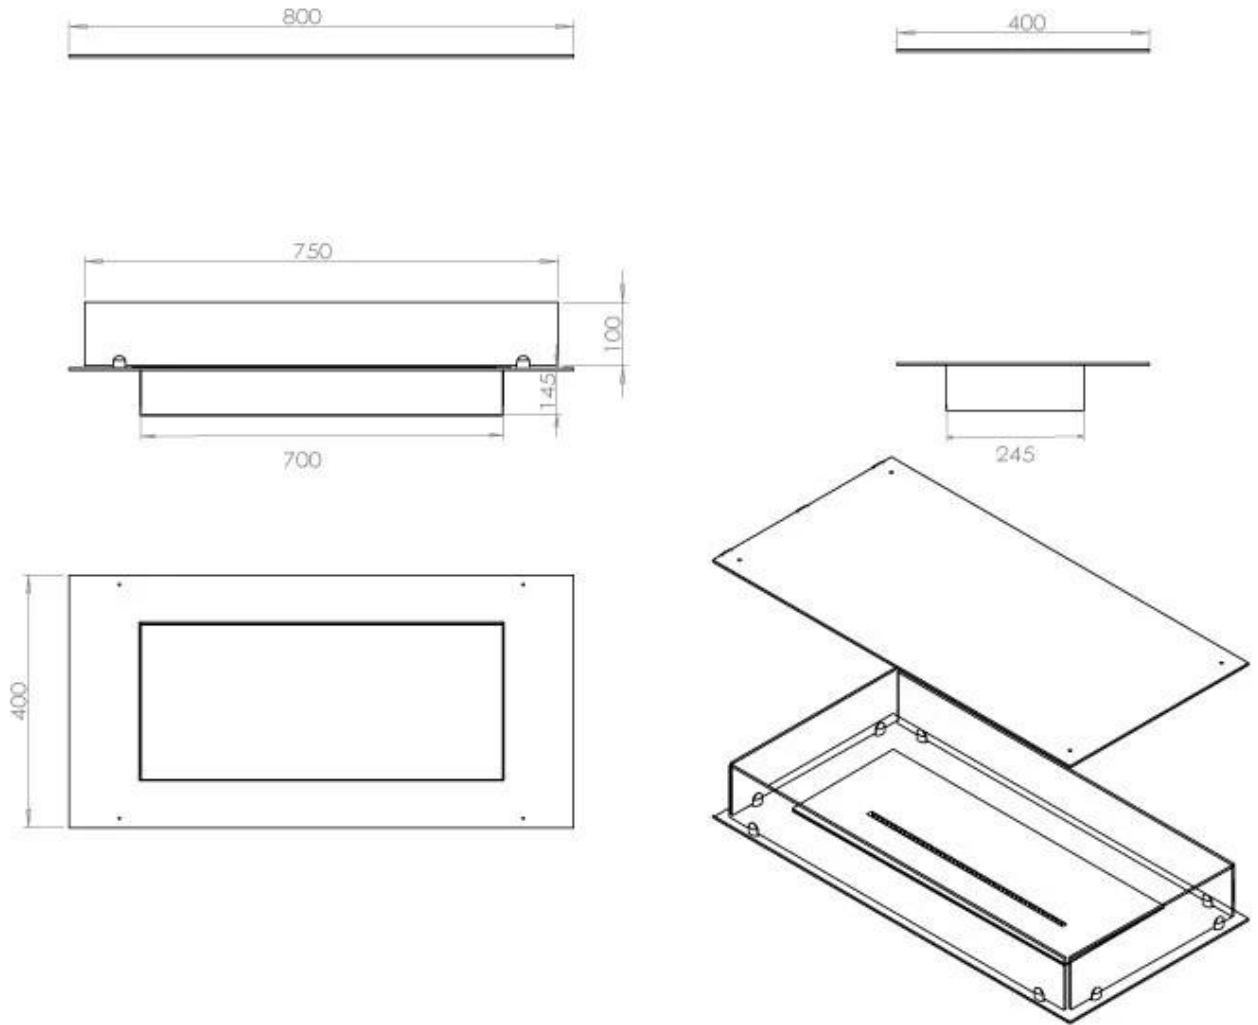

PrimeFire 700