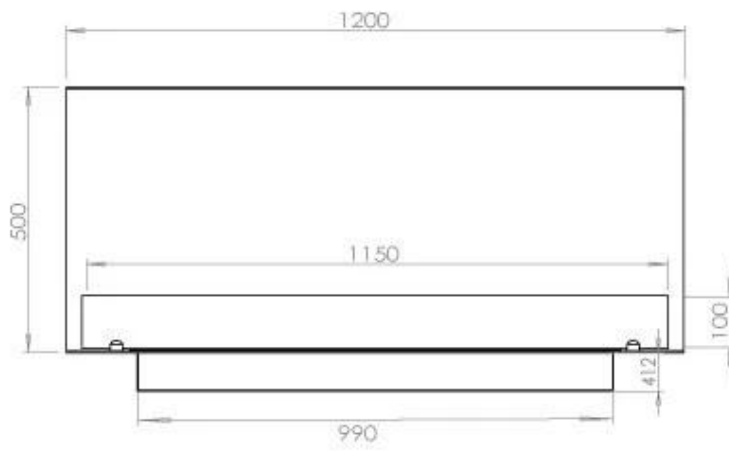

#### Size

Length/Width	120 cm
Height	50 cm
Depth	40 cm
Weight	35 kg

#### Appearance

Materials	Steel
Steel thickness	4 mm
Colour	Black
Glas included	Yes

### Superior Manual

FLA 3+ 990 mm

FLA 3 990 mm