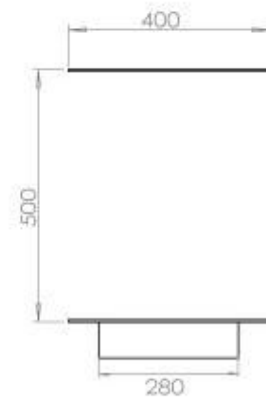

#### Size

Length/Width	120 cm
Height	50 cm
Depth	40 cm
Weight	35 kg

#### Appearance

Materials	Steel
Steel thickness	4 mm
Colour	Black
Glas included	Yes

### Superior Manual

FLA 3+ 990 mm

FLA 3 990 mm