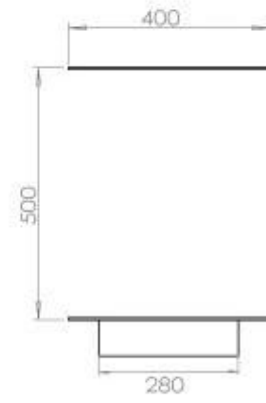

#### Size

Length/Width	120 cm
Height	50 cm
Depth	40 cm
Weight	35 kg

#### Appearance

Materials	Steel
Steel thickness	4 mm
Colour	Black
Glas included	Yes

### Superior Manual

FLA 3+ 990 mm

FLA 3 990 mm