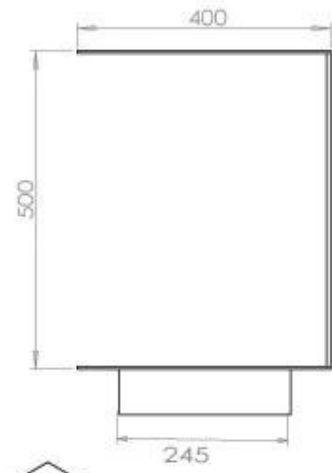

TECHNICAL SPECIFICATIONS

Burner - Features

Minimum room size	80 m ³
Burner type	4 Litre Superior
Flame length	60 cm
Heat output (max)	4.4 kW kW
Usage	0.62 L/h
Remote control	Yes (add-on)
Requires electricity	No
Requires electricity	Yes
Adjustable flame	Yes
Control	Remote Control
Control	Automatic
Control	Manual
Burn time	6.5 hours

Appearance

Steel thickness	4 mm
Materials	Steel
Colour	Black
Glas included	Yes

Superior Manual

FLA 3+ 790 mm

FLA 3 790 mm

PrimeFire 700

Automatic burner 700