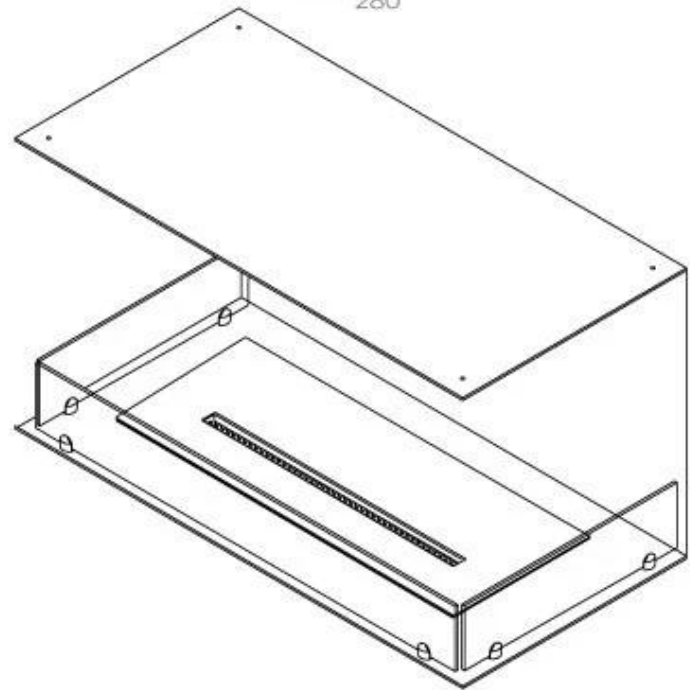

Appearance

Steel thickness	4 mm
Materials	Steel
Colour	Black
Glas included	Yes

Superior Manual

FLA 3+ 790 mm

FLA 3 790 mm

PrimeFire 700

Automatic burner 700