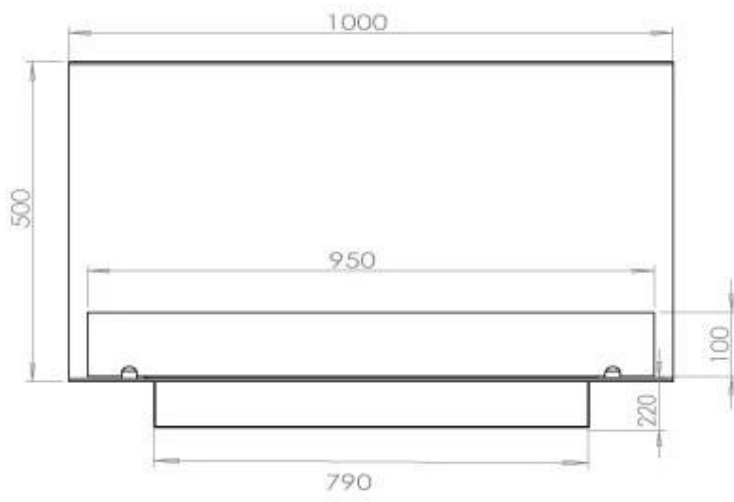

TECHNICAL SPECIFICATIONS

Burner - Features

Minimum room size	80 m ³
Burner type	4 Litre Superior
Flame length	60 cm
Heat output (max)	4.4 kW kW
Usage	0.62 L/h
Remote control	Yes (add-on)
Requires electricity	No
Requires electricity	Yes
Adjustable flame	Yes
Control	Remote Control
Control	Automatic
Control	Manual
Burn time	6.5 hours

Appearance

Steel thickness	4 mm
Materials	Steel
Colour	Black
Glas included	Yes

Superior Manual

FLA 3+ 790 mm

FLA 3 790 mm

PrimeFire 700

Automatic burner 700