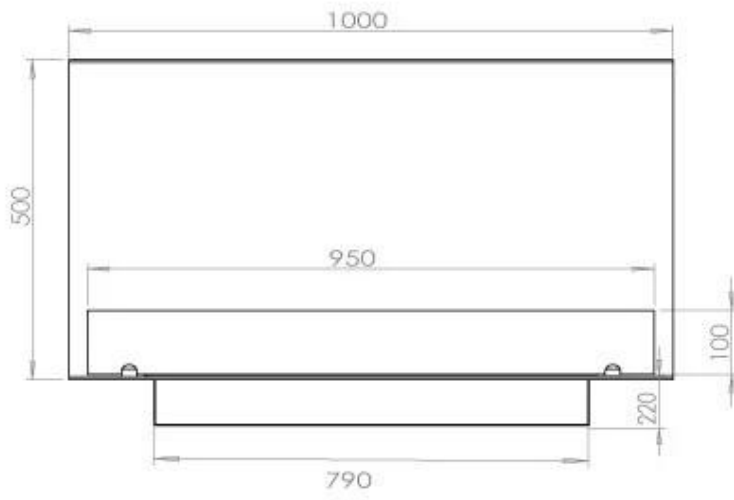

#### Size

Length/Width	100 cm
Height	50 cm
Depth	40 cm
Weight	30 kg

#### Appearance

Materials	Steel
Steel thickness	4 mm
Colour	Black
Glas included	Yes

### Superior Manual

FLA 3+ 790 mm

FLA 3 790 mm