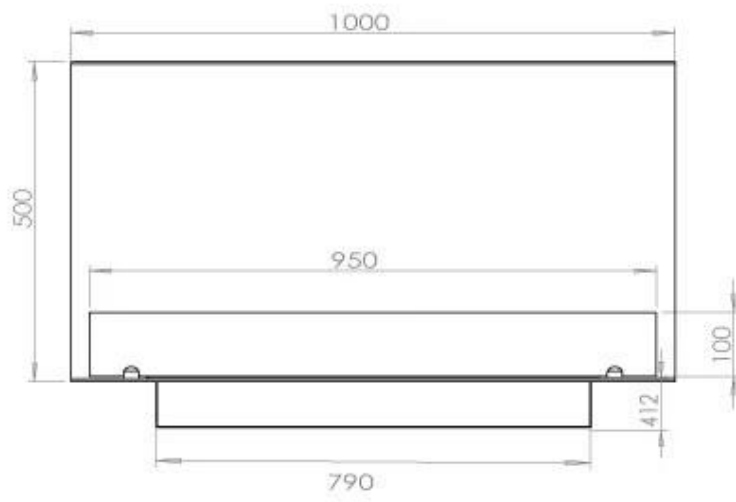

TECHNICAL SPECIFICATIONS

Burner - Features

Minimum room size	80 m ³
Burner type	4 Litre Superior
Flame length	60 cm
Heat output (max)	4.4 kW kW
Usage	0.62 L/h
Remote control	Yes (add-on)
Requires electricity	No
Requires electricity	Yes
Adjustable flame	Yes
Control	Remote Control
Control	Automatic
Control	Manual
Burn time	6.5 hours

Appearance

Steel thickness	4 mm
Materials	Steel
Colour	Black
Glas included	Yes

Superior Manual

FLA 3+ 790 mm

FLA 3 790 mm

PrimeFire 700

Automatic burner 700