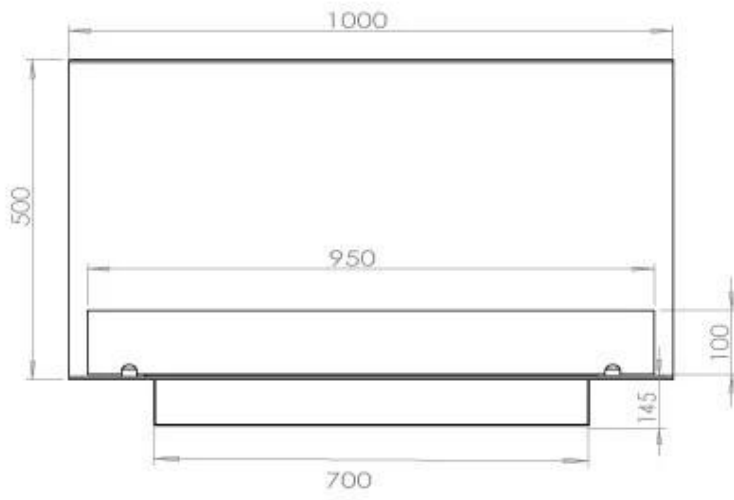

TECHNICAL SPECIFICATIONS

Burner - Features

Minimum room size	80 m ³
Burner type	4 Litre Superior
Flame length	60 cm
Heat output (max)	4.4 kW kW
Usage	0.62 L/h
Remote control	Yes (add-on)
Requires electricity	No
Requires electricity	Yes
Adjustable flame	Yes
Control	Remote Control
Control	Automatic
Control	Manual
Burn time	6.5 hours

Appearance

Steel thickness	4 mm
Materials	Steel
Colour	Black
Glas included	Yes

Superior Manual

FLA 3+ 790 mm

FLA 3 790 mm

PrimeFire 700

Automatic burner 700