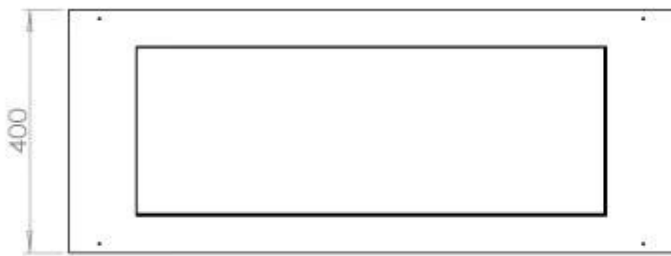

Appearance

Steel thickness	4 mm
Materials	Steel
Colour	Black
Glas included	Yes

Superior Manual

FLA 3+ 790 mm

FLA 3 790 mm

PrimeFire 700

Automatic burner 700