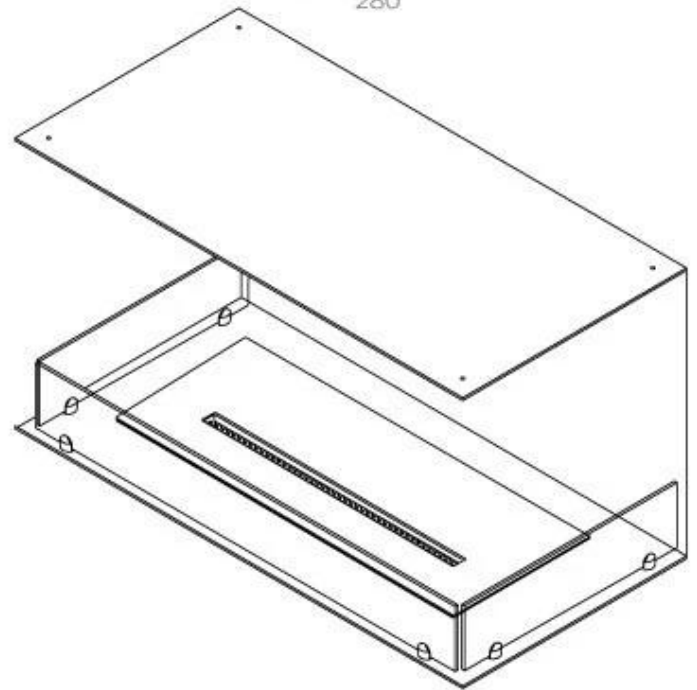

Appearance

Steel thickness	4 mm
Materials	Steel
Colour	Black
Glas included	Yes

Superior Manual

FLA 3+ 790 mm

FLA 3 790 mm

PrimeFire 700

Automatic burner 700