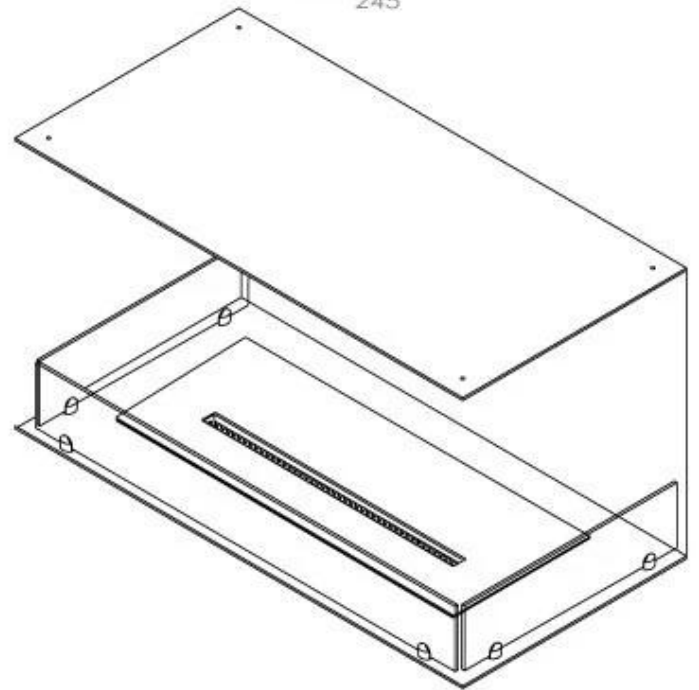

Appearance

Steel thickness	4 mm
Materials	Steel
Colour	Black
Glas included	Yes

Superior Manual

FLA 3+ 790 mm

FLA 3 790 mm

PrimeFire 700

Automatic burner 700