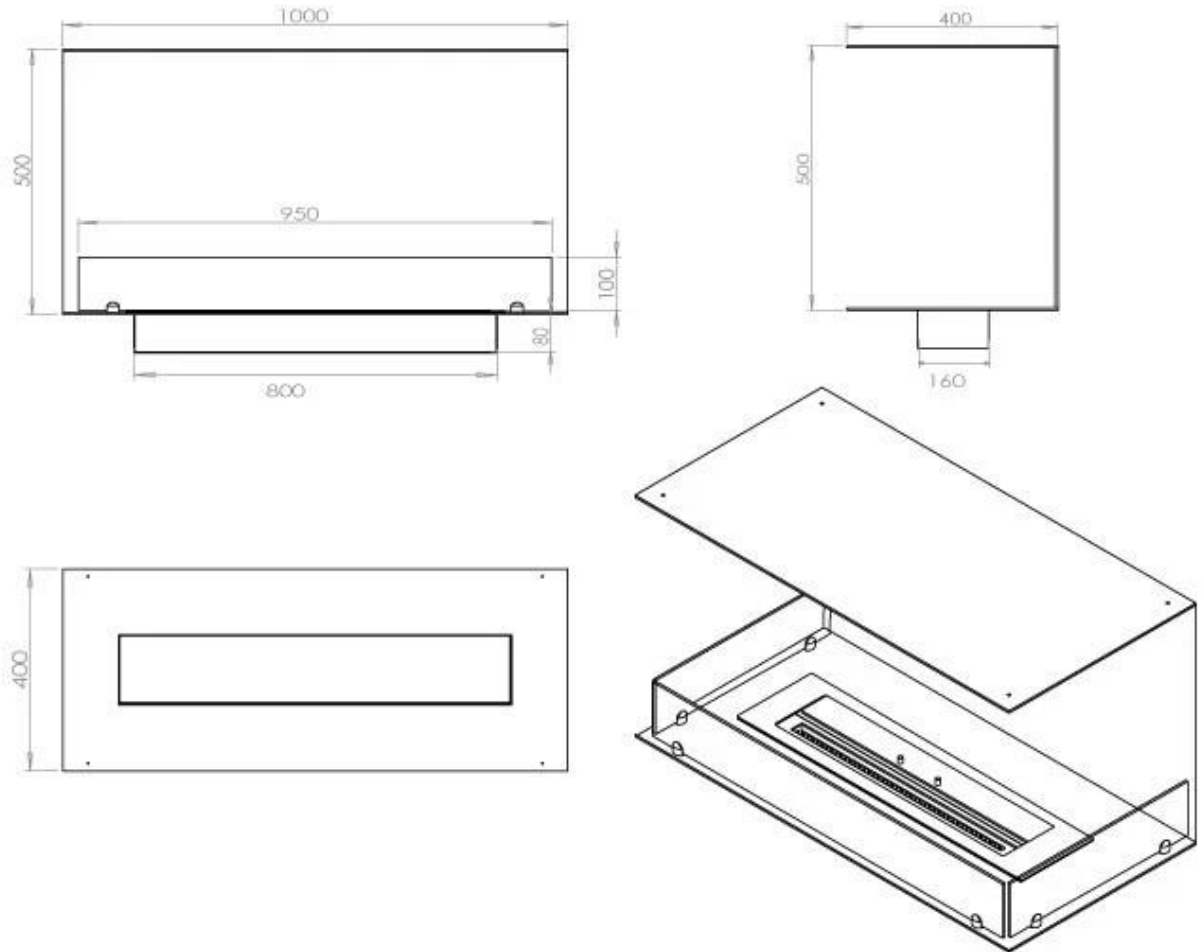

TECHNICAL SPECIFICATIONS

Burner - Features

Minimum room size	80 m ³
Burner type	4 Litre Superior
Flame length	60 cm
Heat output (max)	4.4 kW kW
Usage	0.62 L/h
Remote control	Yes (add-on)
Requires electricity	No
Requires electricity	Yes
Adjustable flame	Yes
Control	Remote Control
Control	Automatic
Control	Manual
Burn time	6.5 hours

Type

Warranty	2 years
Use	Indoor
Brand	Foco
Producttype	3-sided Built-in Bioethanol Fireplace
Fuel	Bioethanol
Flue/chimney	Not Required
Recommended air change rate	1

Size

Weight	30 kg
Depth	40 cm
Height	50 cm
Length/Width	100 cm

Appearance

Steel thickness	4 mm
Materials	Steel
Colour	Black
Glas included	Yes

Superior Manual

FLA 3+ 790 mm

FLA 3 790 mm

PrimeFire 700

Automatic burner 700