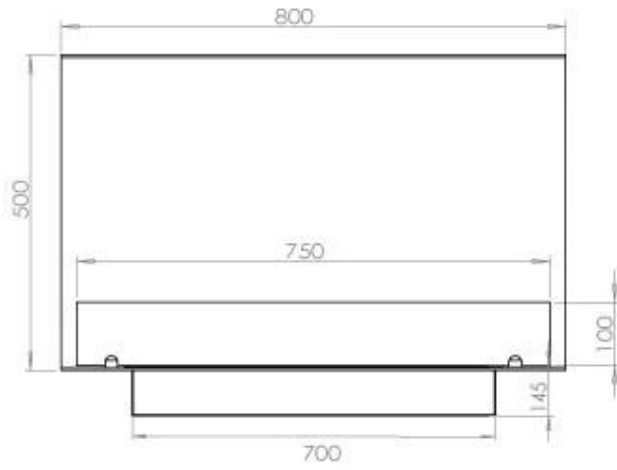

PrimeFire 700