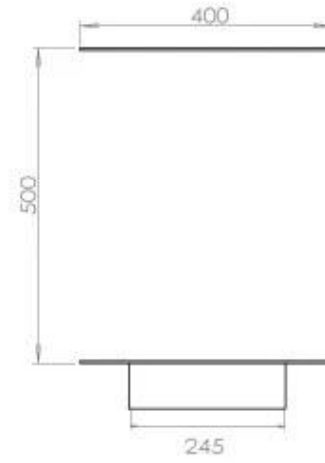

PrimeFire 700