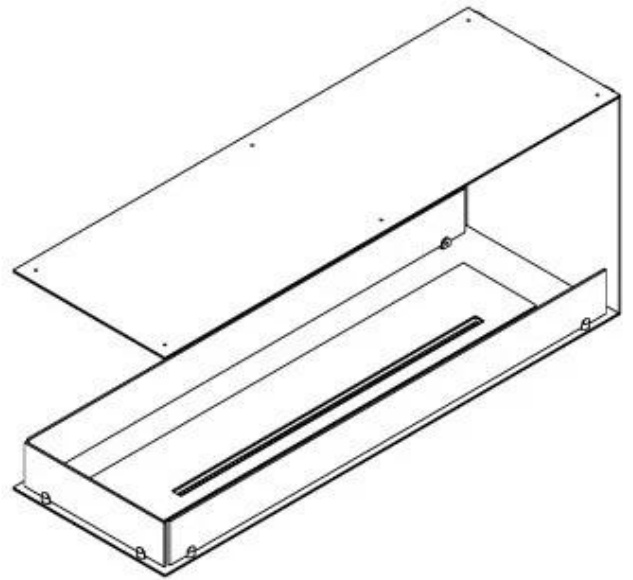

CACHFIRES

FOCO ROOM DIVIDER 1200

BIO-30-112

Foco Room Divider 1200 is a stylish built-in bioethanol fireplace designed for installation in a room-divider wall, allowing you to enjoy the flames from three sides. This 120 cm wide model can be equipped with either a manual or automatic bioethanol burner, offering various control options. Made from powder-coated stainless steel and equipped with tempered glass, that ensures a stable and beautiful flame, adding an elegant ambiance to any space. Installation is straightforward and does not require any special certification.

Type

Flue/chimney	Not Required
Recommended air change rate	1
Producttype	3-sided Built-in Bioethanol Fireplace
Brand	Foco
Fuel	Bioethanol
Flame view	Room Divider
Use	Indoor
Warranty	2 years

Size

Length/Width	120 cm
Height	50 cm
Depth	40 cm
Weight	30 kg

Appearance

Materials	Steel
Steel thickness	4 mm
Colour	Black

Glas included

Yes

PrimeFire 1000

FLA 3 990 mm

FLA 3+ 990 mm

Automatic burner 1000