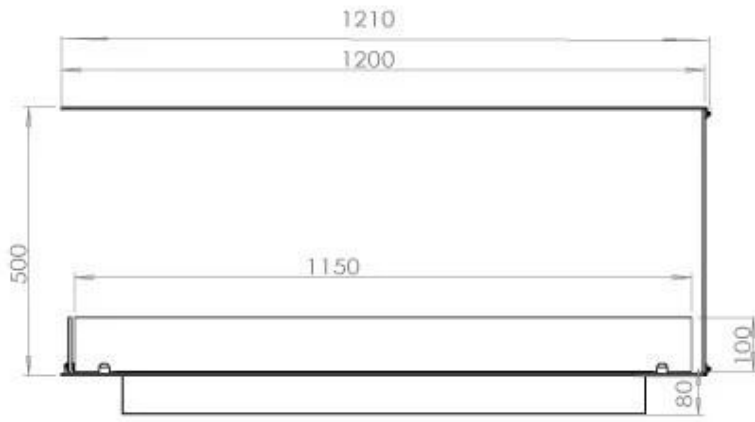

Type

Flue/chimney	Not Required
Recommended air change rate	1
Producttype	3-sided Built-in Bioethanol Fireplace
Brand	Foco
Fuel	Bioethanol
Flame view	Room Divider
Use	Indoor
Warranty	2 years

Size

Length/Width	120 cm
Height	50 cm
Depth	40 cm
Weight	30 kg

Appearance

Materials	Steel
Steel thickness	4 mm
Colour	Black

Glas included

Yes

PrimeFire 1000

FLA 3 990 mm

FLA 3+ 990 mm

Automatic burner 1000