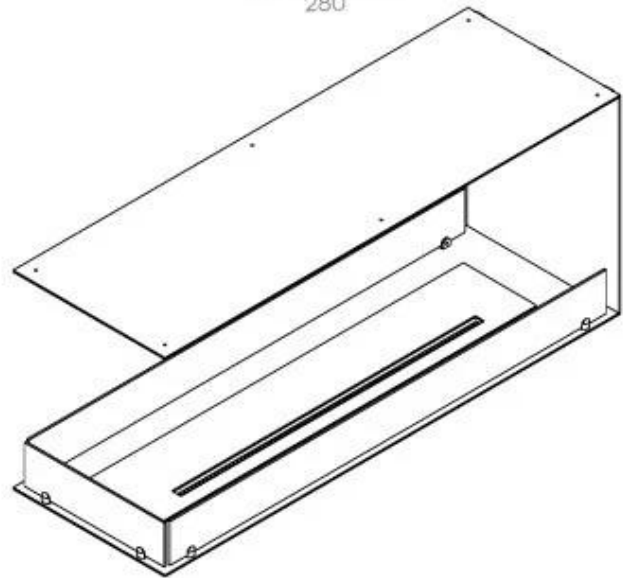

CACHFIRES

FOCO ROOM DIVIDER 1200

BIO-30-112

Foco Room Divider 1200 is a stylish built-in bioethanol fireplace designed for installation in a room-divider wall, allowing you to enjoy the flames from three sides. This 120 cm wide model can be equipped with either a manual or automatic bioethanol burner, offering various control options. Made from powder-coated stainless steel and equipped with tempered glass, that ensures a stable and beautiful flame, adding an elegant ambiance to any space. Installation is straightforward and does not require any special certification.

Type

Flue/chimney	Not Required
Recommended air change rate	1
Producttype	3-sided Built-in Bioethanol Fireplace
Brand	Foco
Fuel	Bioethanol
Flame view	Room Divider
Use	Indoor
Warranty	2 years

Size

Length/Width	120 cm
Height	50 cm
Depth	40 cm
Weight	30 kg

Appearance

Materials	Steel
Steel thickness	4 mm
Colour	Black

Glas included

Yes

PrimeFire 1000

FLA 3 990 mm

FLA 3+ 990 mm

Automatic burner 1000