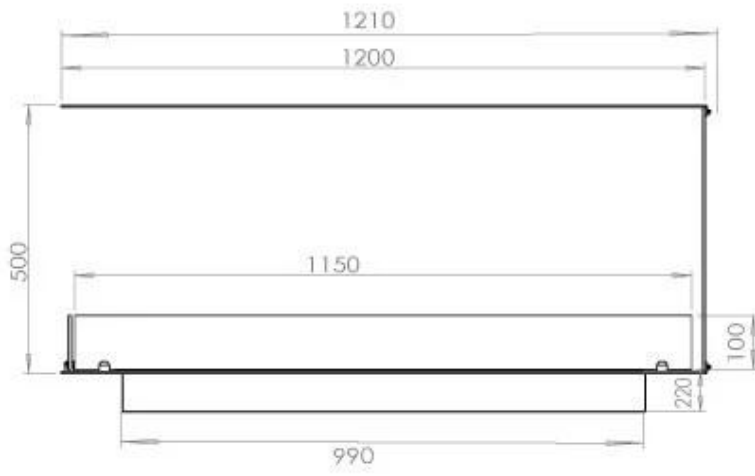

Type

Flue/chimney	Not Required
Recommended air change rate	1
Producttype	3-sided Built-in Bioethanol Fireplace
Brand	Foco
Fuel	Bioethanol
Flame view	Room Divider
Use	Indoor
Warranty	2 years

Size

Length/Width	120 cm
Height	50 cm
Depth	40 cm
Weight	30 kg

Appearance

Materials	Steel
Steel thickness	4 mm
Colour	Black

Glas included

Yes

PrimeFire 1000

FLA 3 990 mm

FLA 3+ 990 mm

Automatic burner 1000