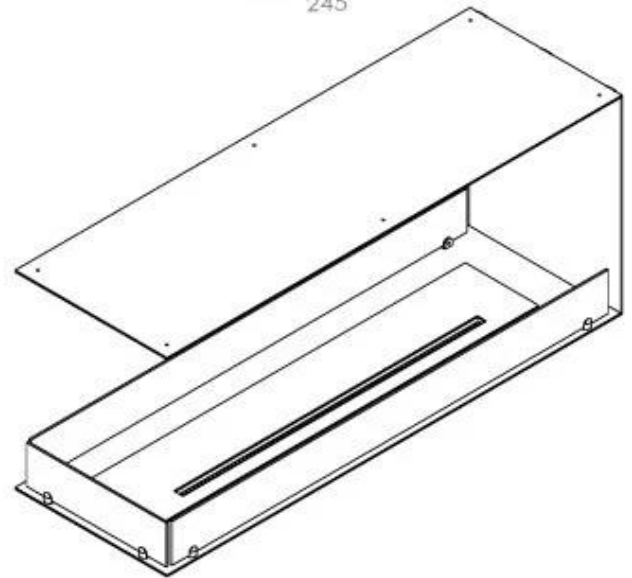

PrimeFire 1000