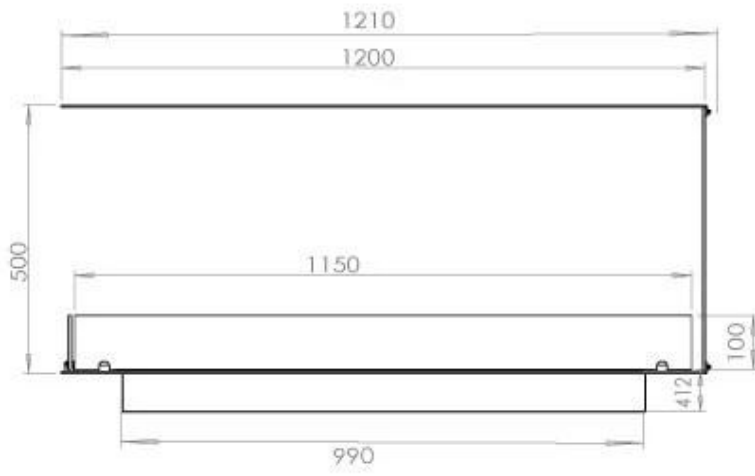

FLA 3+ 990 mm