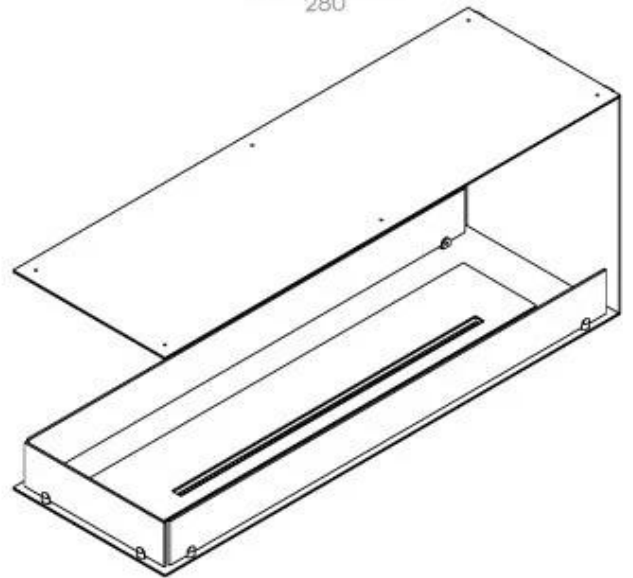

FLA 3+ 990 mm