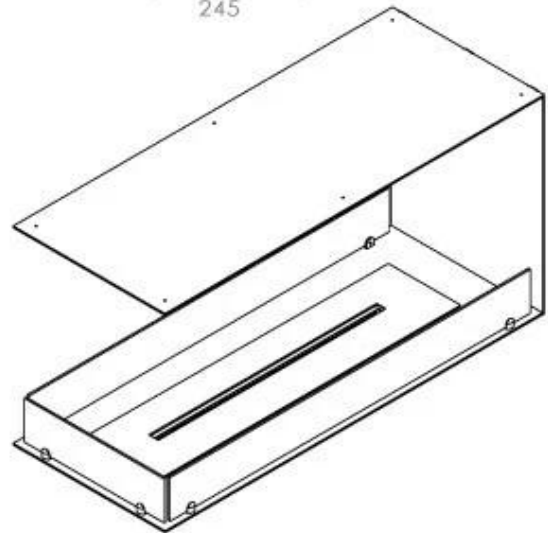

Automatic burner 700