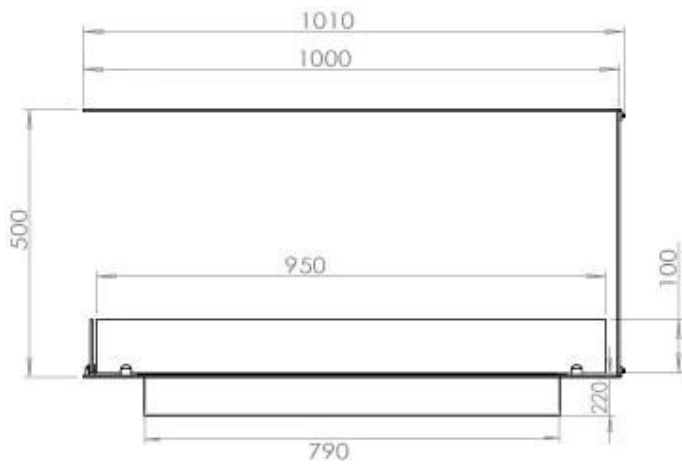

TECHNICAL SPECIFICATIONS

Burner - Features

Control	Manual
Control	Remote Control
Control	Automatic
Minimum room size	80 m ³
Burner type	4 Litre Superior
Flame length	60 cm
Heat output (max)	4,4 kW
Remote control	Yes (add-on)
Adjustable flame	Yes
Usage	0.62 L/h

Type

Flue/chimney	Not Required
Recommended air change rate	1
Producttype	3-sided Built-in Bioethanol Fireplace
Brand	Foco
Fuel	Bioethanol
Flame view	Room Divider
Use	Indoor
Warranty	2 years

Size

Length/Width	100 cm
Height	50 cm
Depth	40 cm
Weight	25 kg

Appearance

Materials	Steel
Steel thickness	4 mm
Colour	Black
Glas included	Yes

Automatic burner 700

PrimeFire 700

FLA 3 790 mm

FLA 3+ 790 mm