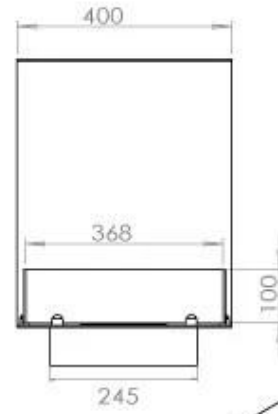

Automatic burner 700