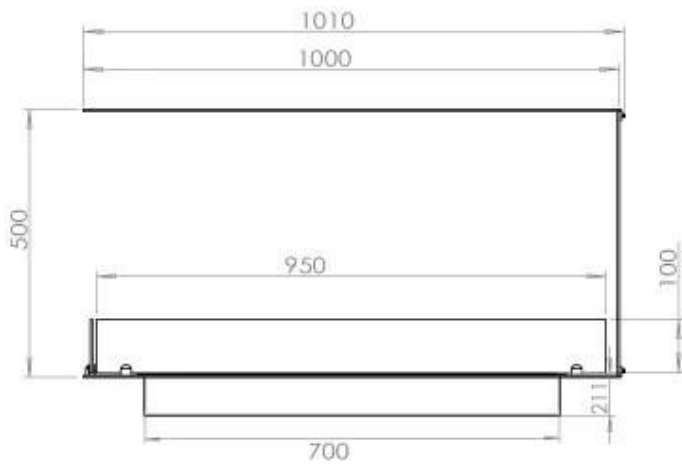

TECHNICAL SPECIFICATIONS

Burner - Features

Control	Manual
Control	Remote Control
Control	Automatic
Minimum room size	80 m ³
Burner type	4 Litre Superior
Flame length	60 cm
Heat output (max)	4,4 kW
Remote control	Yes (add-on)
Adjustable flame	Yes
Usage	0.62 L/h

Type

Flue/chimney	Not Required
Recommended air change rate	1
Producttype	3-sided Built-in Bioethanol Fireplace
Brand	Foco
Fuel	Bioethanol
Flame view	Room Divider
Use	Indoor
Warranty	2 years

Size

Length/Width	100 cm
Height	50 cm
Depth	40 cm
Weight	25 kg

Appearance

Materials	Steel
Steel thickness	4 mm
Colour	Black
Glas included	Yes

Automatic burner 700

PrimeFire 700

FLA 3 790 mm

FLA 3+ 790 mm