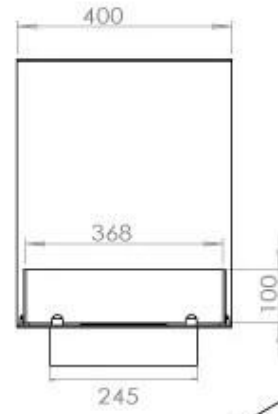

Type

Fuel	Bioethanol
Producttype	3-sided Built-in Bioethanol Fireplace
Flue/Chimney	Not Required
Brand	Foco
Use	Indoor
Flame view	Room Divider
Warranty	2 years
Recommended air change rate	1

Size

Length/Width	100 cm
Height	50 cm
Depth	40 cm
Weight	25 kg

Appearance

Material	Steel
Steel Thickness	4 mm
Colour	Black
Glas included	Yes

Automatic burner 700

PrimeFire 700

FLA 3 790 mm

FLA 3+ 790 mm