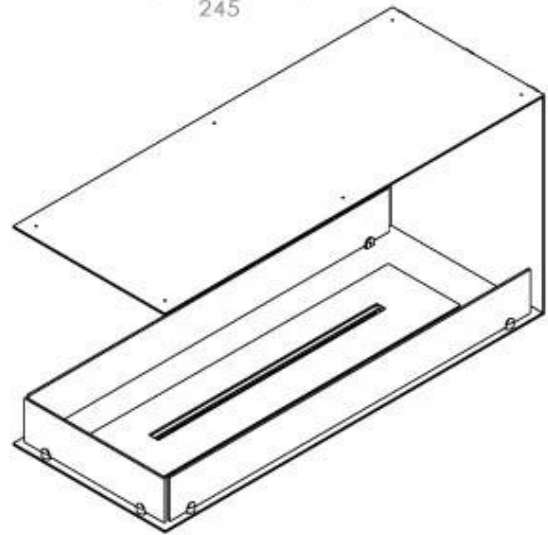

CACHFIRES

FOCO ROOM DIVIDER 1000

BIO-30-111

The Foco Room Divider 1000 is an elegant built-in bioethanol fireplace designed for partition walls, allowing a view of the flames from three sides. With a width of 100 cm, this fireplace creates an impressive visual effect and a cosy atmosphere in the room. Choose between a manual or automatic bioethanol burner, for optimal comfort and easy operation. Made from 4 mm powder-coated stainless steel and equipped with tempered glass, the Foco Room Divider ensures a stable flame experience and timeless design.

Type

Fuel	Bioethanol
Producttype	3-sided Built-in Bioethanol Fireplace
Flue/Chimney	Not Required
Brand	Foco
Use	Indoor
Flame view	Room Divider
Warranty	2 years
Recommended air change rate	1

Size

Length/Width	100 cm
Height	50 cm
Depth	40 cm
Weight	25 kg

Appearance

Material	Steel
Steel Thickness	4 mm
Colour	Black
Glas included	Yes

Automatic burner 700

PrimeFire 700

FLA 3 790 mm

FLA 3+ 790 mm