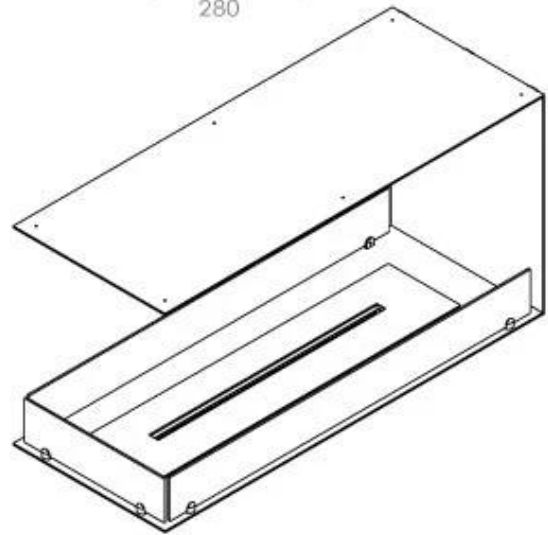

CACHFIRES

FOCO ROOM DIVIDER 1000

BIO-30-111

The Foco Room Divider 1000 is an elegant built-in bioethanol fireplace designed for partition walls, allowing a view of the flames from three sides. With a width of 100 cm, this fireplace creates an impressive visual effect and a cosy atmosphere in the room. Choose between a manual or automatic bioethanol burner, for optimal comfort and easy operation. Made from 4 mm powder-coated stainless steel and equipped with tempered glass, the Foco Room Divider ensures a stable flame experience and timeless design.

Type

Flue/chimney	Not Required
Recommended air change rate	1
Producttype	3-sided Built-in Bioethanol Fireplace
Brand	Foco
Fuel	Bioethanol
Flame view	Room Divider
Use	Indoor
Warranty	2 years

Size

Length/Width	100 cm
Height	50 cm
Depth	40 cm
Weight	25 kg

Appearance

Materials	Steel
Steel thickness	4 mm
Colour	Black
Glas included	Yes

Automatic burner 700

PrimeFire 700

FLA 3 790 mm

FLA 3+ 790 mm