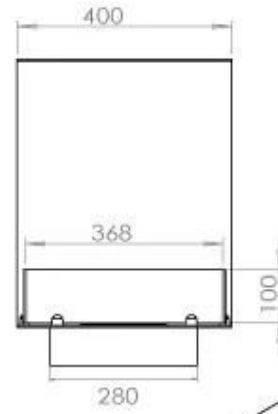

Type

Flue/chimney	Not Required
Recommended air change rate	1
Producttype	3-sided Built-in Bioethanol Fireplace
Brand	Foco
Fuel	Bioethanol
Flame view	Room Divider
Use	Indoor
Warranty	2 years

Size

Length/Width	100 cm
Height	50 cm
Depth	40 cm
Weight	25 kg

Appearance

Materials	Steel
Steel thickness	4 mm
Colour	Black
Glas included	Yes

Automatic burner 700

PrimeFire 700

FLA 3 790 mm

FLA 3+ 790 mm