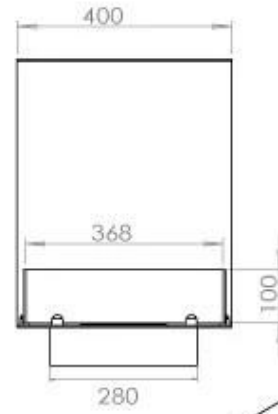

Type

Fuel	Bioethanol
Producttype	3-sided Built-in Bioethanol Fireplace
Flue/Chimney	Not Required
Brand	Foco
Use	Indoor
Flame view	Room Divider
Warranty	2 years
Recommended air change rate	1

Size

Length/Width	100 cm
Height	50 cm
Depth	40 cm
Weight	25 kg

Appearance

Material	Steel
Steel Thickness	4 mm
Colour	Black
Glas included	Yes

Automatic burner 700

PrimeFire 700

FLA 3 790 mm

FLA 3+ 790 mm