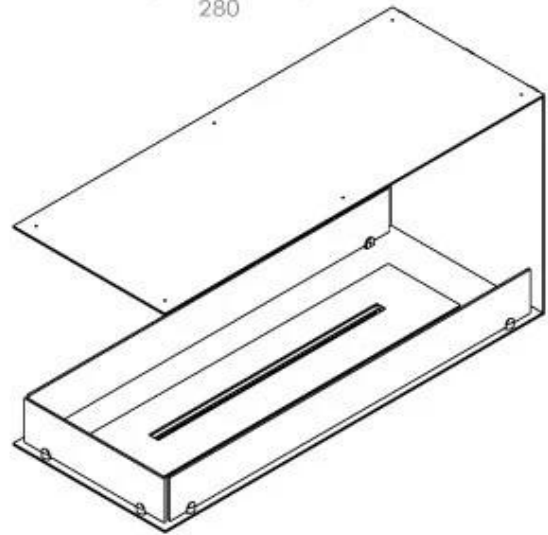

CACHFIRES

FOCO ROOM DIVIDER 1000

BIO-30-111

The Foco Room Divider 1000 is an elegant built-in bioethanol fireplace designed for partition walls, allowing a view of the flames from three sides. With a width of 100 cm, this fireplace creates an impressive visual effect and a cosy atmosphere in the room. Choose between a manual or automatic bioethanol burner, for optimal comfort and easy operation. Made from 4 mm powder-coated stainless steel and equipped with tempered glass, the Foco Room Divider ensures a stable flame experience and timeless design.

Type

Fuel	Bioethanol
Producttype	3-sided Built-in Bioethanol Fireplace
Flue/Chimney	Not Required
Brand	Foco
Use	Indoor
Flame view	Room Divider
Warranty	2 years
Recommended air change rate	1

Size

Length/Width	100 cm
Height	50 cm
Depth	40 cm
Weight	25 kg

Appearance

Material	Steel
Steel Thickness	4 mm
Colour	Black
Glas included	Yes

Automatic burner 700

PrimeFire 700

FLA 3 790 mm

FLA 3+ 790 mm