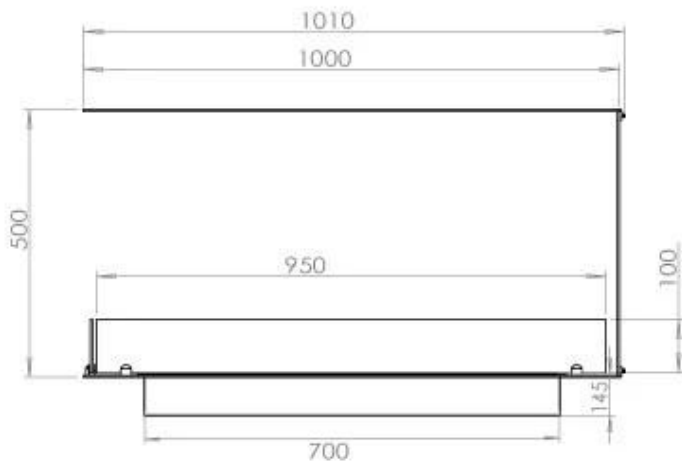

Type

Fuel	Bioethanol
Producttype	3-sided Built-in Bioethanol Fireplace
Flue/Chimney	Not Required
Brand	Foco
Use	Indoor
Flame view	Room Divider
Warranty	2 years
Recommended air change rate	1

Size

Length/Width	100 cm
Height	50 cm
Depth	40 cm
Weight	25 kg

Appearance

Material	Steel
Steel Thickness	4 mm
Colour	Black
Glas included	Yes

Automatic burner 700

PrimeFire 700

FLA 3 790 mm

FLA 3+ 790 mm