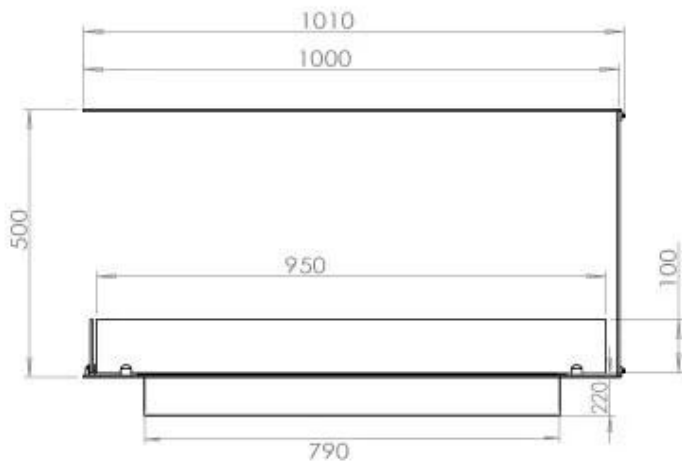

Type

Fuel	Bioethanol
Producttype	3-sided Built-in Bioethanol Fireplace
Flue/Chimney	Not Required
Brand	Foco
Use	Indoor
Flame view	Room Divider
Warranty	2 years
Recommended air change rate	1

Size

Length/Width	100 cm
Height	50 cm
Depth	40 cm
Weight	25 kg

Appearance

Material	Steel
Steel Thickness	4 mm
Colour	Black
Glas included	Yes

Automatic burner 700

PrimeFire 700

FLA 3 790 mm

FLA 3+ 790 mm