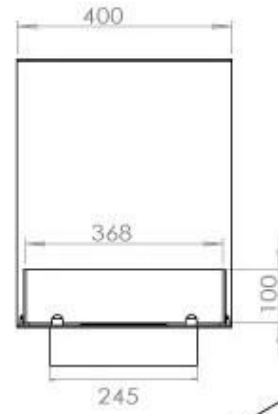

Type

Flue/chimney	Not Required
Recommended air change rate	1
Producttype	3-sided Built-in Bioethanol Fireplace
Brand	Foco
Fuel	Bioethanol
Flame view	Room Divider
Use	Indoor
Warranty	2 years

Size

Length/Width	100 cm
Height	50 cm
Depth	40 cm
Weight	25 kg

Appearance

Materials	Steel
Steel thickness	4 mm
Colour	Black
Glas included	Yes

Automatic burner 700

PrimeFire 700

FLA 3 790 mm

FLA 3+ 790 mm