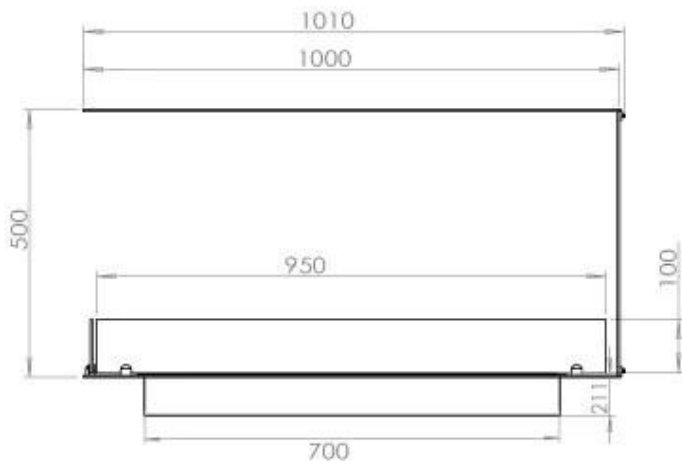

TECHNICAL SPECIFICATIONS

Burner - Features

Control	Remote Control
Control	Automatic
Control	Manual
Minimum room size	80 m ³
Adjustable flame	Yes
Burner Model	4 Litre Superior
Flame length	60 cm
Remote control	Yes (add-on)
Heat output (max)	4,4 kW
Consumption	0.62 L/h

Type

Fuel	Bioethanol
Producttype	3-sided Built-in Bioethanol Fireplace
Flue/Chimney	Not Required
Brand	Foco
Use	Indoor
Flame view	Room Divider
Warranty	2 years
Recommended air change rate	1

Size

Length/Width	100 cm
Height	50 cm
Depth	40 cm
Weight	25 kg

Appearance

Material	Steel
Steel Thickness	4 mm
Colour	Black
Glas included	Yes

Automatic burner 700

PrimeFire 700

FLA 3 790 mm

FLA 3+ 790 mm