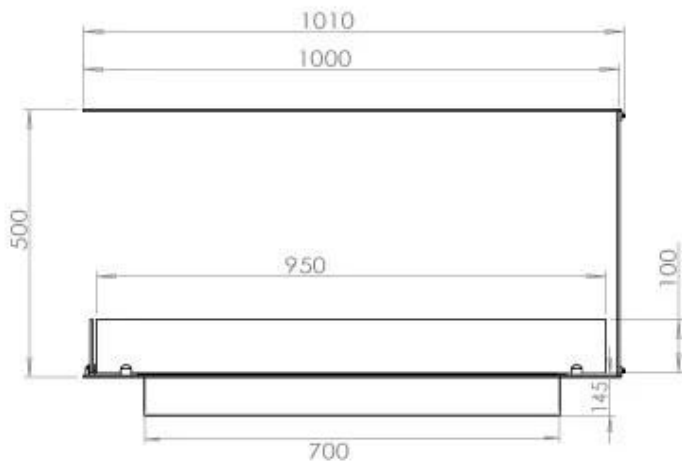

Type

Flue/chimney	Not Required
Recommended air change rate	1
Producttype	3-sided Built-in Bioethanol Fireplace
Brand	Foco
Fuel	Bioethanol
Flame view	Room Divider
Use	Indoor
Warranty	2 years

Size

Length/Width	100 cm
Height	50 cm
Depth	40 cm
Weight	25 kg

Appearance

Materials	Steel
Steel thickness	4 mm
Colour	Black
Glas included	Yes

Automatic burner 700

PrimeFire 700

FLA 3 790 mm

FLA 3+ 790 mm