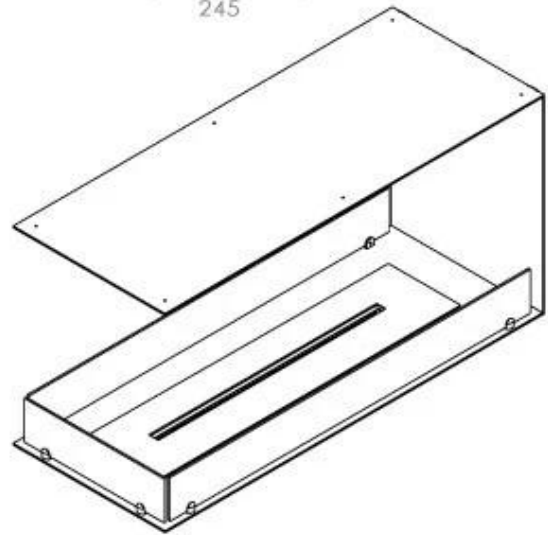

CACHFIRES

FOCO ROOM DIVIDER 1000

BIO-30-111

The Foco Room Divider 1000 is an elegant built-in bioethanol fireplace designed for partition walls, allowing a view of the flames from three sides. With a width of 100 cm, this fireplace creates an impressive visual effect and a cosy atmosphere in the room. Choose between a manual or automatic bioethanol burner, for optimal comfort and easy operation. Made from 4 mm powder-coated stainless steel and equipped with tempered glass, the Foco Room Divider ensures a stable flame experience and timeless design.

Type

Flue/chimney	Not Required
Recommended air change rate	1
Producttype	3-sided Built-in Bioethanol Fireplace
Brand	Foco
Fuel	Bioethanol
Flame view	Room Divider
Use	Indoor
Warranty	2 years

Size

Length/Width	100 cm
Height	50 cm
Depth	40 cm
Weight	25 kg

Appearance

Materials	Steel
Steel thickness	4 mm
Colour	Black
Glas included	Yes

Automatic burner 700

PrimeFire 700

FLA 3 790 mm

FLA 3+ 790 mm