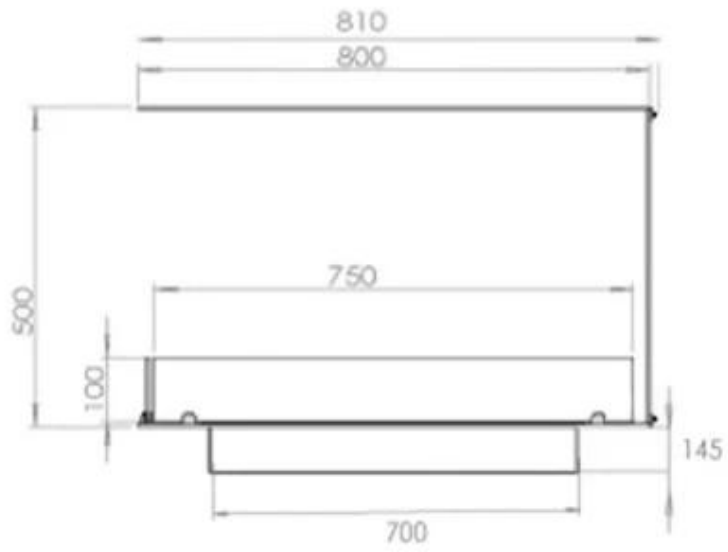

PrimeFire 700