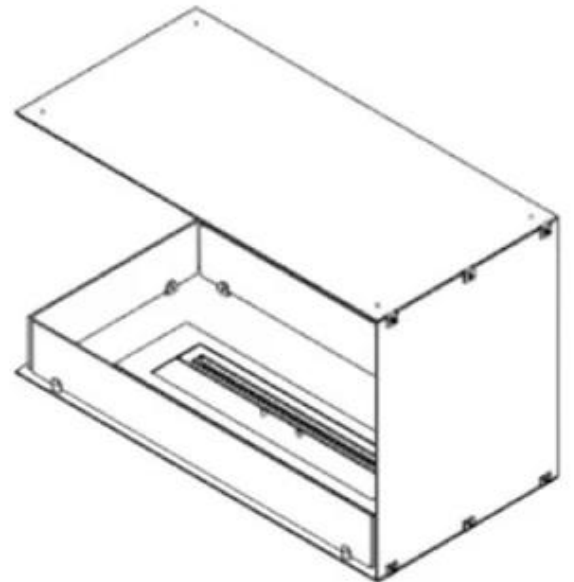

PrimeFire 700