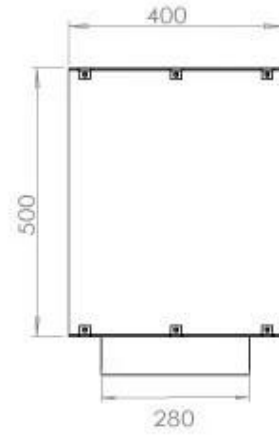

Type

Flue/chimney	Not Required
Recommended air change rate	1
Producttype	See-through Built-in Bioethanol Fireplace
Brand	Foco
Fuel	Bioethanol
Use	Indoor
Warranty	2 years

Size

Length/Width	120 cm
Height	50 cm
Depth	40 cm
Weight	35 kg

Appearance

Materials	Steel
Steel thickness	4 mm
Colour	Black
Glas included	Yes

PrimeFire 1000

FLA 3 990 mm

FLA 3+ 990 mm

Automatic burner 1000