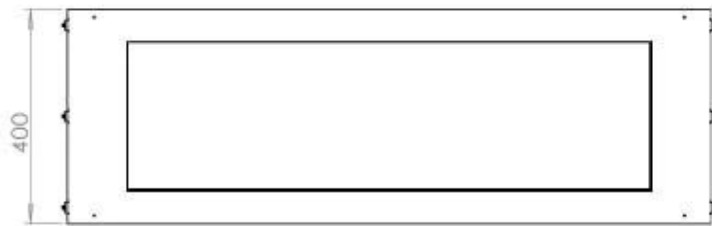

Appearance

Materials	Steel
Steel thickness	4 mm
Colour	Black
Glas included	Yes

PrimeFire 1000

FLA 3 990 mm

FLA 3+ 990 mm

Automatic burner 1000