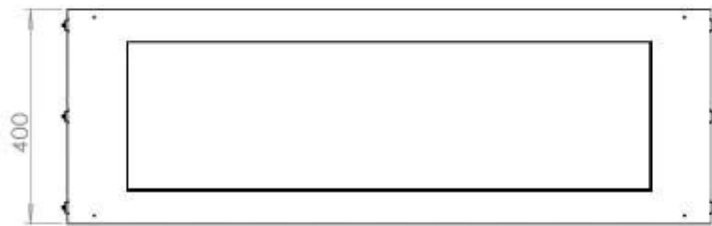

Appearance

Materials	Steel
Steel thickness	4 mm
Colour	Black
Glas included	Yes

PrimeFire 1000

FLA 3 990 mm

FLA 3+ 990 mm

Automatic burner 1000