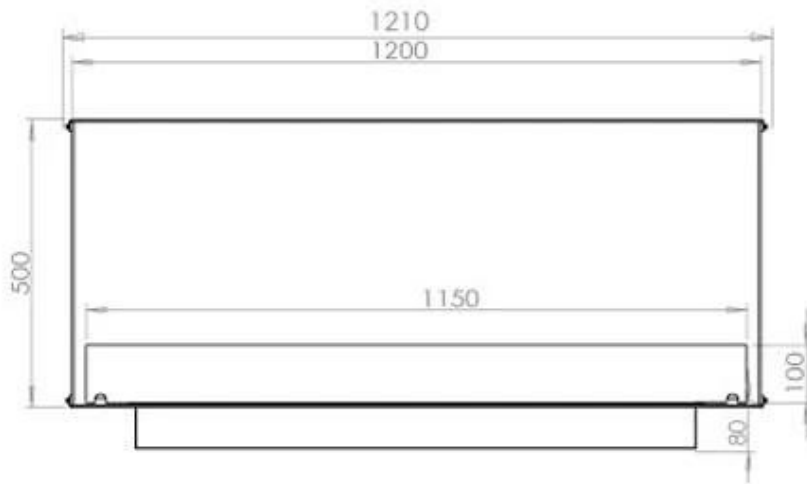

Type

Flue/chimney	Not Required
Recommended air change rate	1
Producttype	See-through Built-in Bioethanol Fireplace
Brand	Foco
Fuel	Bioethanol
Use	Indoor
Warranty	2 years

Size

Length/Width	120 cm
Height	50 cm
Depth	40 cm
Weight	35 kg

Appearance

Materials	Steel
Steel thickness	4 mm
Colour	Black
Glas included	Yes

PrimeFire 1000

FLA 3 990 mm

FLA 3+ 990 mm

Automatic burner 1000