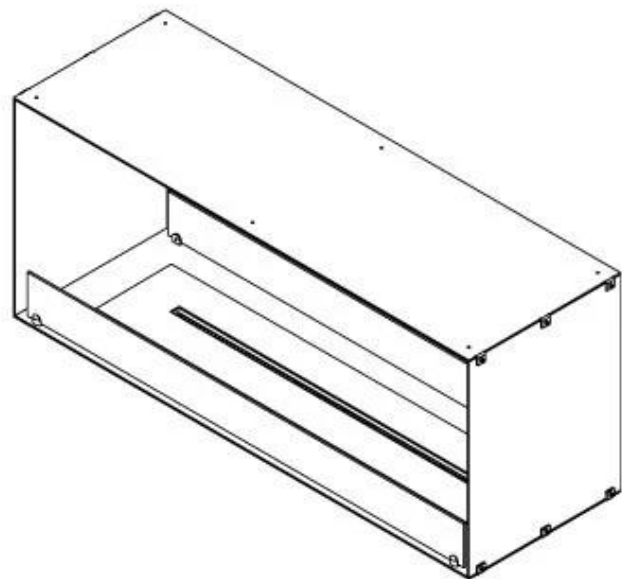

CACHFIRES

FOCO TWO 1200

BIO-30-106

Foco Two 1200 is a double-sided tunnel bioethanol fireplace designed for built-in installation, allowing a view of the flames from two opposite sides. This fireplace is perfect for integrating into a partition wall or as a room divider between the living room and kitchen. Choose between manual or automatic bioethanol burners, which offer adjustable flame levels and remote control for added convenience. Made from 4 mm powder-coated stainless steel with tempered glass, Foco Two ensures a stable and safe flame experience, adding a modern and stylish touch to your home.

Type

Flue/chimney	Not Required
Recommended air change rate	1
Producttype	See-through Built-in Bioethanol Fireplace
Brand	Foco
Fuel	Bioethanol
Use	Indoor
Warranty	2 years

Size

Length/Width	120 cm
Height	50 cm
Depth	40 cm
Weight	35 kg

Appearance

Materials	Steel
Steel thickness	4 mm
Colour	Black
Glas included	Yes

PrimeFire 1000

FLA 3 990 mm

FLA 3+ 990 mm

Automatic burner 1000