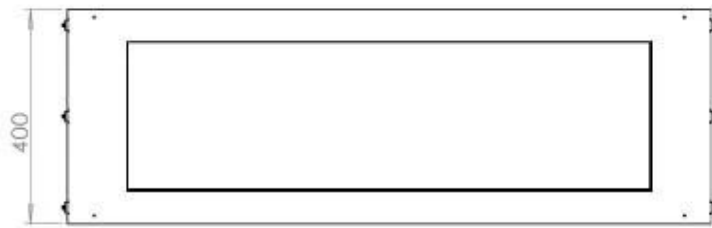

PrimeFire 1000