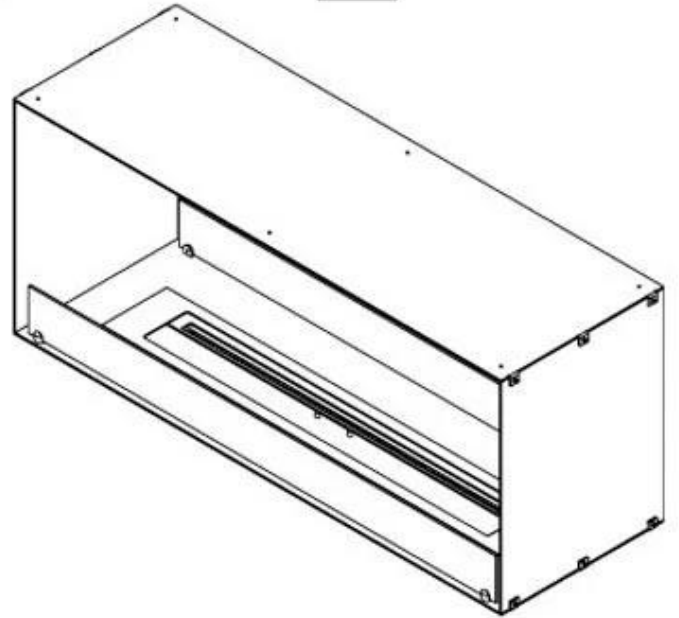

CACHFIRES

FOCO TWO 1200

BIO-30-106

Foco Two 1200 is a double-sided tunnel bioethanol fireplace designed for built-in installation, allowing a view of the flames from two opposite sides. This fireplace is perfect for integrating into a partition wall or as a room divider between the living room and kitchen. Choose between manual or automatic bioethanol burners, which offer adjustable flame levels and remote control for added convenience. Made from 4 mm powder-coated stainless steel with tempered glass, Foco Two ensures a stable and safe flame experience, adding a modern and stylish touch to your home.

Type

Flue/chimney	Not Required
Recommended air change rate	1
Producttype	See-through Built-in Bioethanol Fireplace
Brand	Foco
Fuel	Bioethanol
Use	Indoor
Warranty	2 years

Size

Length/Width	120 cm
Height	50 cm
Depth	40 cm
Weight	35 kg

Appearance

Materials	Steel
Steel thickness	4 mm
Colour	Black
Glas included	Yes

PrimeFire 1000

FLA 3 990 mm

FLA 3+ 990 mm

Automatic burner 1000