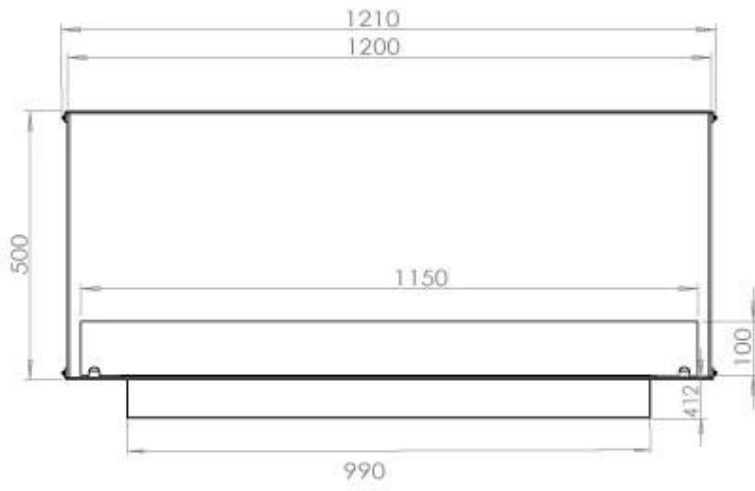

Type

Flue/chimney	Not Required
Recommended air change rate	1
Producttype	See-through Built-in Bioethanol Fireplace
Brand	Foco
Fuel	Bioethanol
Use	Indoor
Warranty	2 years

Size

Length/Width	120 cm
Height	50 cm
Depth	40 cm
Weight	35 kg

Appearance

Materials	Steel
Steel thickness	4 mm
Colour	Black
Glas included	Yes

PrimeFire 1000

FLA 3 990 mm

FLA 3+ 990 mm

Automatic burner 1000