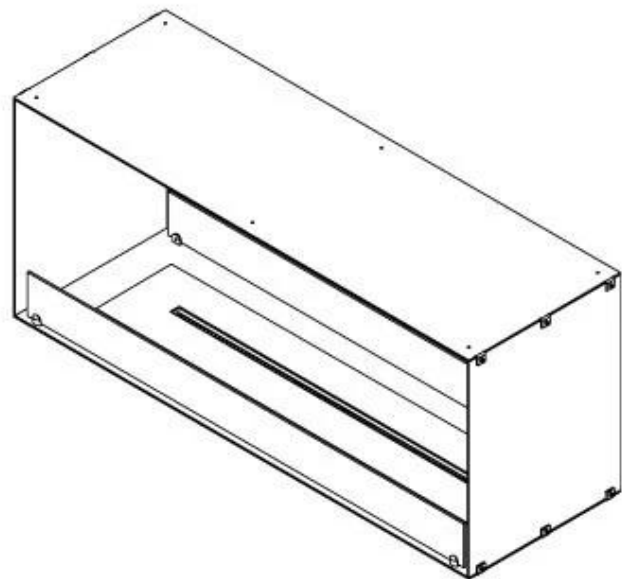

CACHFIRES

FOCO TWO 1200

BIO-30-106

Foco Two 1200 is a double-sided tunnel bioethanol fireplace designed for built-in installation, allowing a view of the flames from two opposite sides. This fireplace is perfect for integrating into a partition wall or as a room divider between the living room and kitchen. Choose between manual or automatic bioethanol burners, which offer adjustable flame levels and remote control for added convenience. Made from 4 mm powder-coated stainless steel with tempered glass, Foco Two ensures a stable and safe flame experience, adding a modern and stylish touch to your home.

Type

Flue/chimney	Not Required
Recommended air change rate	1
Producttype	See-through Built-in Bioethanol Fireplace
Brand	Foco
Fuel	Bioethanol
Use	Indoor
Warranty	2 years

Size

Length/Width	120 cm
Height	50 cm
Depth	40 cm
Weight	35 kg

Appearance

Materials	Steel
Steel thickness	4 mm
Colour	Black
Glas included	Yes

PrimeFire 1000

FLA 3 990 mm

FLA 3+ 990 mm

Automatic burner 1000