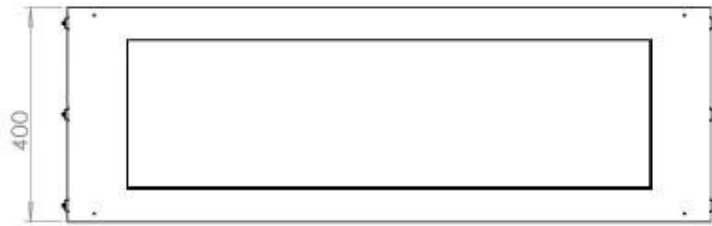

PrimeFire 1000