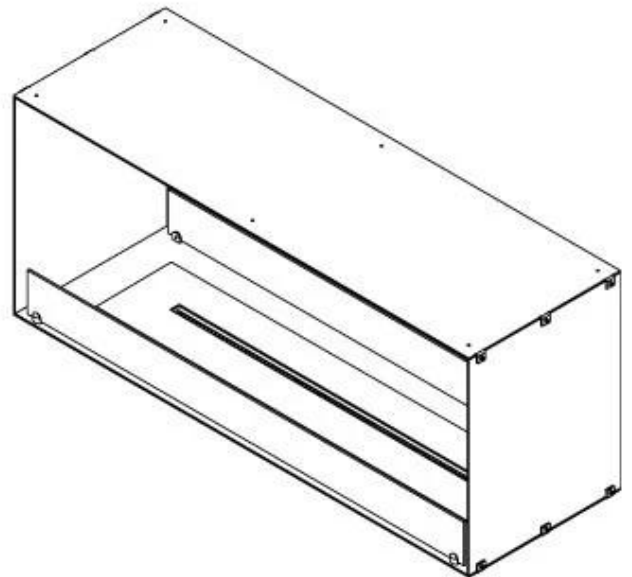

PrimeFire 1000