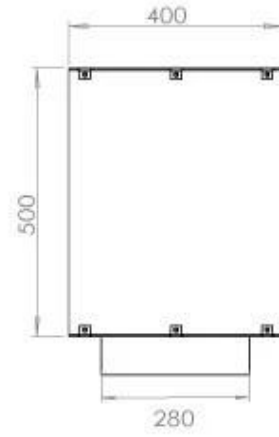

Type

Flue/chimney	Not Required
Recommended air change rate	1
Producttype	See-through Built-in Bioethanol Fireplace
Brand	Foco
Fuel	Bioethanol
Use	Indoor
Warranty	2 years

Size

Length/Width	120 cm
Height	50 cm
Depth	40 cm
Weight	35 kg

Appearance

Materials	Steel
Steel thickness	4 mm
Colour	Black
Glas included	Yes

PrimeFire 1000

FLA 3 990 mm

FLA 3+ 990 mm

Automatic burner 1000