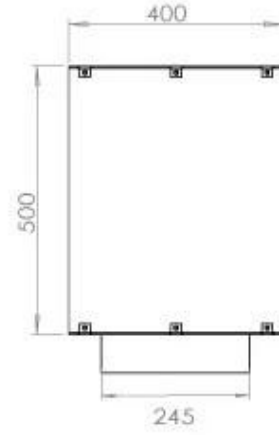

PrimeFire 1000