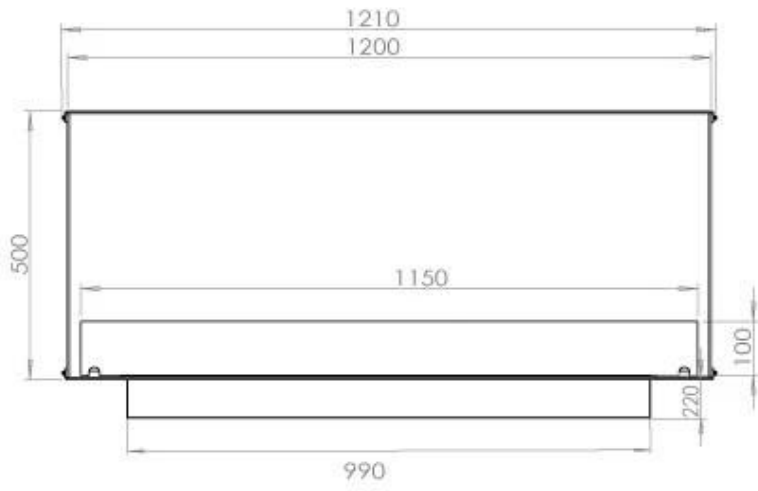

Type

Flue/chimney	Not Required
Recommended air change rate	1
Producttype	See-through Built-in Bioethanol Fireplace
Brand	Foco
Fuel	Bioethanol
Use	Indoor
Warranty	2 years

Size

Length/Width	120 cm
Height	50 cm
Depth	40 cm
Weight	35 kg

Appearance

Materials	Steel
Steel thickness	4 mm
Colour	Black
Glas included	Yes

PrimeFire 1000

FLA 3 990 mm

FLA 3+ 990 mm

Automatic burner 1000