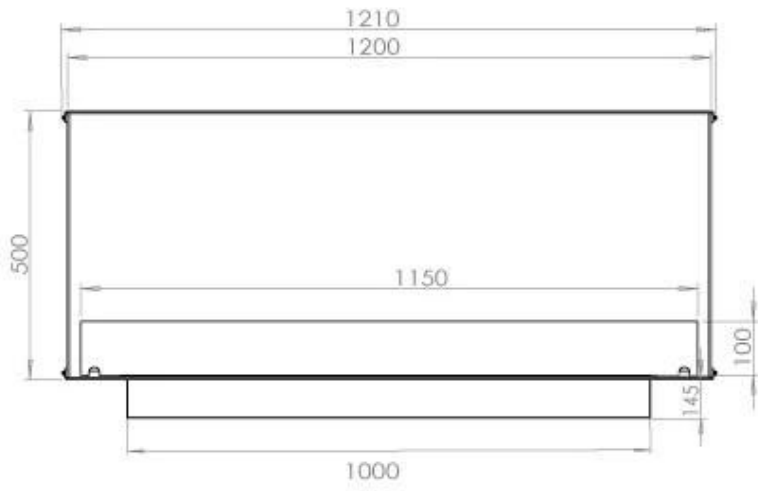

PrimeFire 1000