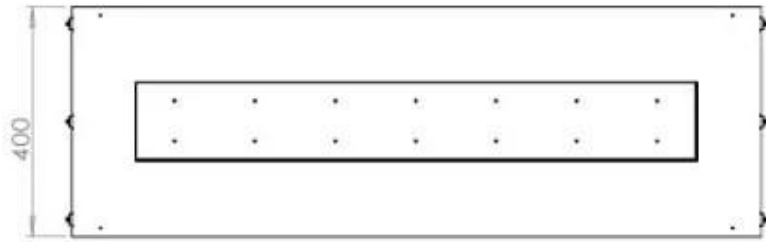

Appearance

Materials	Steel
Steel thickness	4 mm
Colour	Black
Glas included	Yes

PrimeFire 1000

FLA 3 990 mm

FLA 3+ 990 mm

Automatic burner 1000