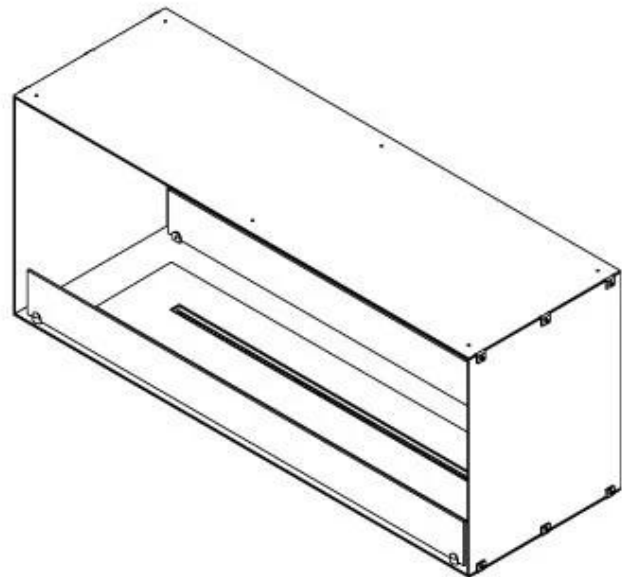

CACHFIRES

FOCO TWO 1200

BIO-30-106

Foco Two 1200 is a double-sided tunnel bioethanol fireplace designed for built-in installation, allowing a view of the flames from two opposite sides. This fireplace is perfect for integrating into a partition wall or as a room divider between the living room and kitchen. Choose between manual or automatic bioethanol burners, which offer adjustable flame levels and remote control for added convenience. Made from 4 mm powder-coated stainless steel with tempered glass, Foco Two ensures a stable and safe flame experience, adding a modern and stylish touch to your home.

Type

Flue/chimney	Not Required
Recommended air change rate	1
Producttype	See-through Built-in Bioethanol Fireplace
Brand	Foco
Fuel	Bioethanol
Use	Indoor
Warranty	2 years

Size

Length/Width	120 cm
Height	50 cm
Depth	40 cm
Weight	35 kg

Appearance

Materials	Steel
Steel thickness	4 mm
Colour	Black
Glas included	Yes

PrimeFire 1000

FLA 3 990 mm

FLA 3+ 990 mm

Automatic burner 1000