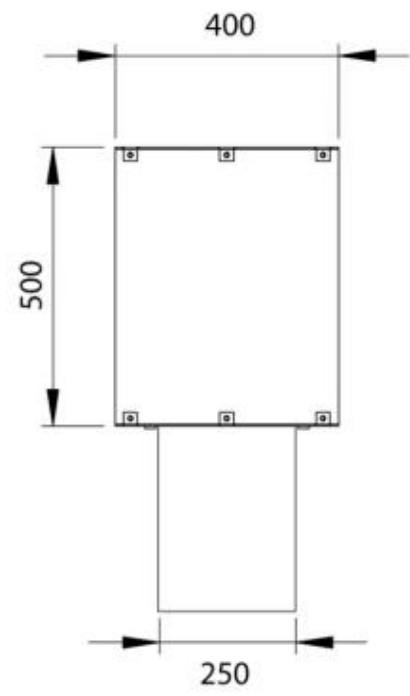

TECHNICAL SPECIFICATIONS

Size

Length/Width	100 cm
--------------	--------

Burner - Features

Adjustable flame	Yes
------------------	-----

Appearance

Steel thickness	4 mm
Materials	Steel
Colour	Black
Glas included	Yes

Remote control	Yes (add-on)
----------------	--------------

Size

Depth	40 cm
-------	-------

Burner - Features

Requires electricity	No
----------------------	----

Requires electricity	Yes
----------------------	-----

Size

Height	50 cm
--------	-------

Foco Two 1000 - FLA4

Foco Two 1000 - FLA4+

PrimeFire