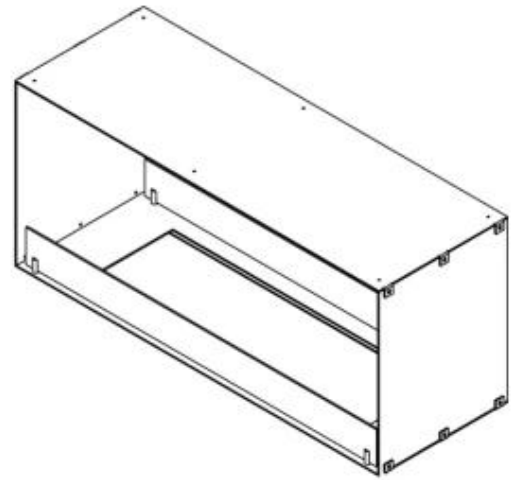

CACHFIRES

FOCO TWO 1000

BIO-30-105

Foco Two 1000 is an elegant double-sided tunnel bioethanol fireplace designed for built-in installation, allowing you to enjoy the flames from two opposite sides. This fireplace is perfect for partition walls or as a room divider between the living room and kitchen. You can choose between manual or automatic bioethanol burners, offering adjustable flame levels and remote control for added convenience. Made from 4 mm powder-coated stainless steel with tempered glass, the Foco Two ensures a stable and beautiful flame experience, adding a modern touch to any home.

Type

Flue/chimney	Not Required
Recommended air change rate	1
Producttype	See-through Built-in Bioethanol Fireplace
Brand	Foco
Fuel	Bioethanol
Use	Indoor
Warranty	2 years

Size

Length/Width	100 cm
Height	50 cm
Depth	40 cm
Weight	30 kg

Appearance

Materials	Steel
Steel thickness	4 mm
Colour	Black
Glas included	Yes

Foco Two 1000 - FLA4

Foco Two 1000 - FLA4+

PrimeFire