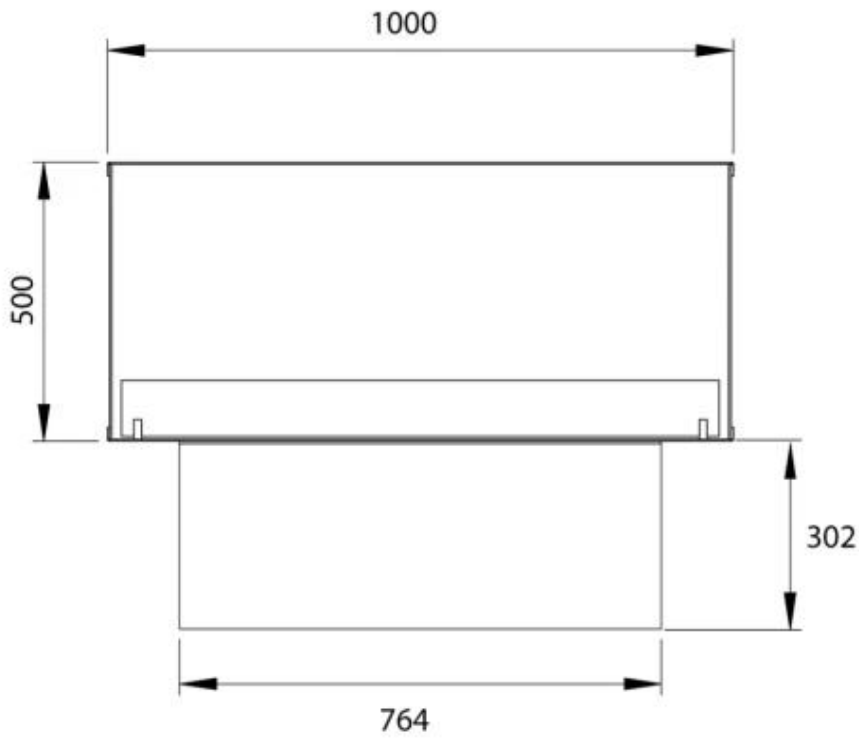

Appearance

Materials	Steel
Steel thickness	4 mm
Colour	Black
Glas included	Yes

Foco Two 1000 - FLA4

Foco Two 1000 - FLA4+

PrimeFire