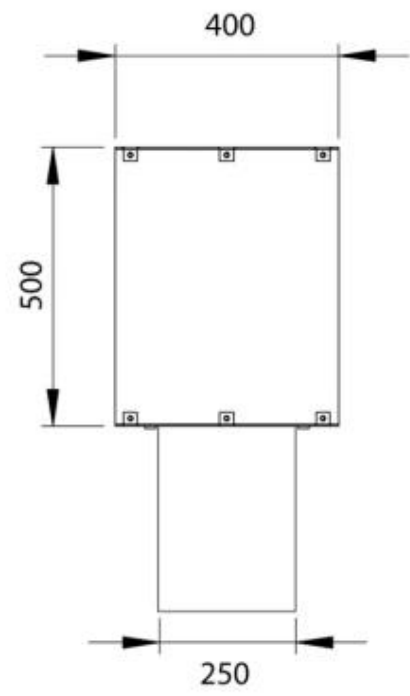

TECHNICAL SPECIFICATIONS

Burner - Features

Heat output (max)	4,4 kW
Flame length	60 cm
Control	Automatic
Control	Manual
Burn time	7 hours
Minimum room size	75 m ³
Burner type	Planika PrimeFire 700
Burner type	4 Litre Superior
Remote control	Yes (add-on)
Requires electricity	No
Requires electricity	Yes
Adjustable flame	Yes
Capacity	4.0 Litres

Type

Flue/chimney	Not Required
Recommended air change rate	1
Producttype	See-through Built-in Bioethanol Fireplace
Brand	Foco
Fuel	Bioethanol
Use	Indoor
Warranty	2 years

Size

Length/Width	100 cm
Height	50 cm
Depth	40 cm
Weight	30 kg

Appearance

Materials	Steel
Steel thickness	4 mm
Colour	Black
Glas included	Yes

Foco Two 1000 - FLA4

Foco Two 1000 - FLA4+

PrimeFire