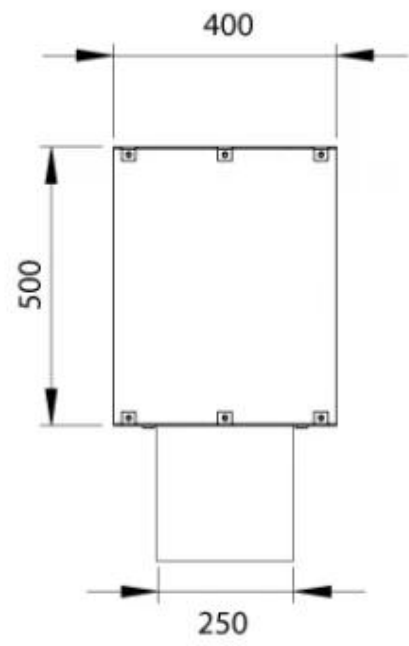

TECHNICAL SPECIFICATIONS

Burner - Features

Heat output (max)	4,4 kW
Flame length	60 cm
Control	Automatic
Control	Manual
Burn time	7 hours
Minimum room size	75 m ³
Burner type	Planika PrimeFire 700
Burner type	4 Litre Superior
Remote control	Yes (add-on)
Requires electricity	No
Requires electricity	Yes
Adjustable flame	Yes
Capacity	4.0 Litres

Type

Flue/chimney	Not Required
Recommended air change rate	1
Producttype	See-through Built-in Bioethanol Fireplace
Brand	Foco
Fuel	Bioethanol
Use	Indoor
Warranty	2 years

Size

Length/Width	100 cm
Height	50 cm
Depth	40 cm
Weight	30 kg

Appearance

Materials	Steel
Steel thickness	4 mm
Colour	Black
Glas included	Yes

Foco Two 1000 - FLA4

Foco Two 1000 - FLA4+

PrimeFire