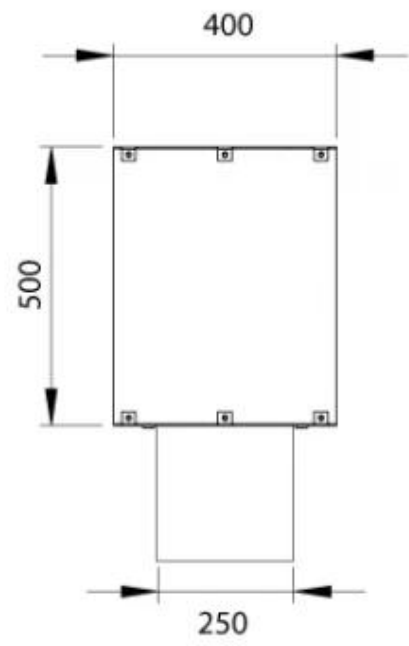

TECHNICAL SPECIFICATIONS

Size

Length/Width	100 cm
--------------	--------

Burner - Features

Adjustable flame	Yes
------------------	-----

Appearance

Steel thickness	4 mm
Materials	Steel
Colour	Black
Glas included	Yes

Remote control	Yes (add-on)
----------------	--------------

Size

Depth	40 cm
-------	-------

Burner - Features

Requires electricity	No
----------------------	----

Requires electricity	Yes
----------------------	-----

Size

Height	50 cm
--------	-------

Foco Two 1000 - FLA4

Foco Two 1000 - FLA4+

PrimeFire