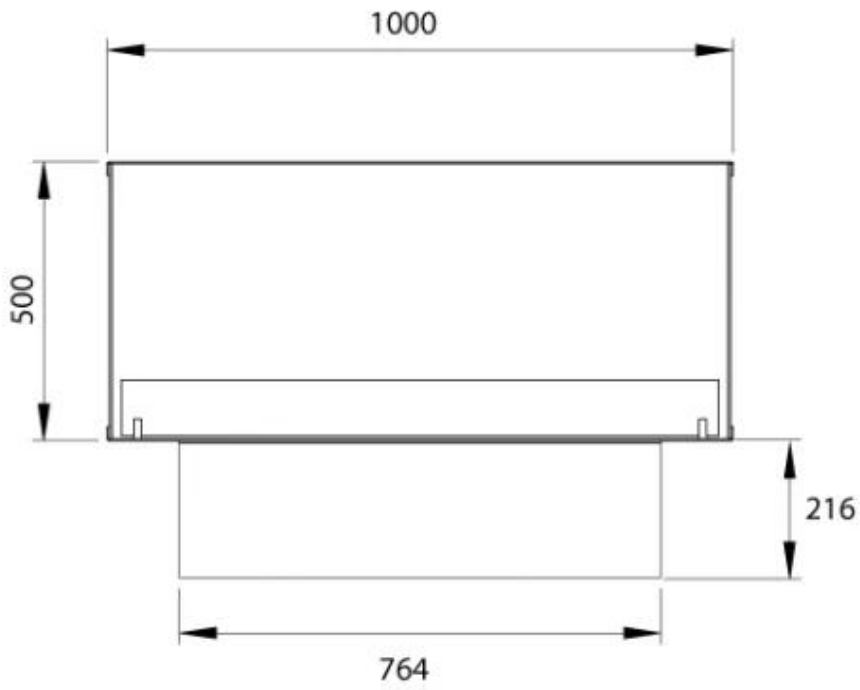

TECHNICAL SPECIFICATIONS

Size

Length/Width	100 cm
--------------	--------

Burner - Features

Adjustable flame	Yes
------------------	-----

Appearance

Steel thickness	4 mm
Materials	Steel
Colour	Black
Glas included	Yes

Remote control	Yes (add-on)
----------------	--------------

Size

Depth	40 cm
-------	-------

Burner - Features

Requires electricity	No
----------------------	----

Requires electricity	Yes
----------------------	-----

Size

Height	50 cm
--------	-------

Foco Two 1000 - FLA4

Foco Two 1000 - FLA4+

PrimeFire