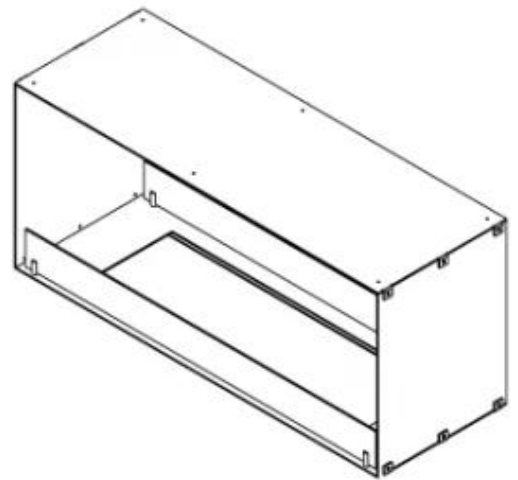

Remote control	Yes (add-on)
----------------	--------------

Size

Depth	40 cm
-------	-------

Burner - Features

Requires electricity	No
----------------------	----

Requires electricity	Yes
----------------------	-----

Size

Height	50 cm
--------	-------

Foco Two 1000 - FLA4

Foco Two 1000 - FLA4+

PrimeFire