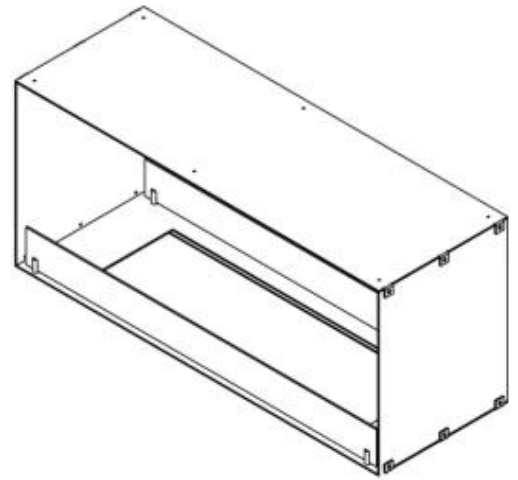

Remote control	Yes (add-on)
----------------	--------------

Size

Depth	40 cm
-------	-------

Burner - Features

Requires electricity	No
----------------------	----

Requires electricity	Yes
----------------------	-----

Size

Height	50 cm
--------	-------

Foco Two 1000 - FLA4

Foco Two 1000 - FLA4+

PrimeFire