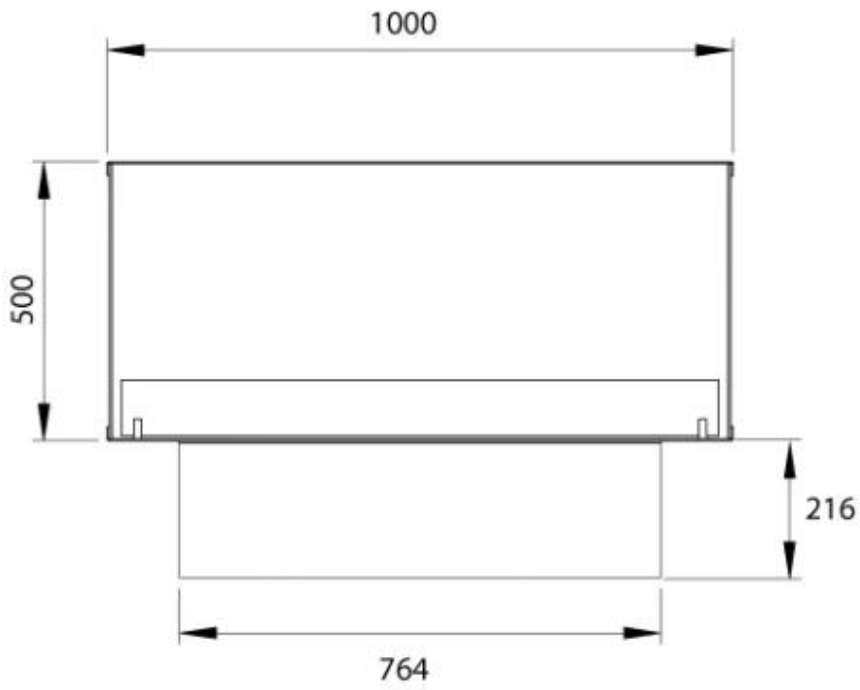

TECHNICAL SPECIFICATIONS

Burner - Features

Heat output (max)	4,4 kW
Flame length	60 cm
Control	Automatic
Control	Manual
Burn time	7 hours
Minimum room size	75 m ³
Burner type	Planika PrimeFire 700
Burner type	4 Litre Superior
Remote control	Yes (add-on)
Requires electricity	No
Requires electricity	Yes
Adjustable flame	Yes
Capacity	4.0 Litres

Type

Flue/chimney	Not Required
Recommended air change rate	1
Producttype	See-through Built-in Bioethanol Fireplace
Brand	Foco
Fuel	Bioethanol
Use	Indoor
Warranty	2 years

Size

Length/Width	100 cm
Height	50 cm
Depth	40 cm
Weight	30 kg

Appearance

Materials	Steel
Steel thickness	4 mm
Colour	Black
Glas included	Yes

Foco Two 1000 - FLA4

Foco Two 1000 - FLA4+

PrimeFire