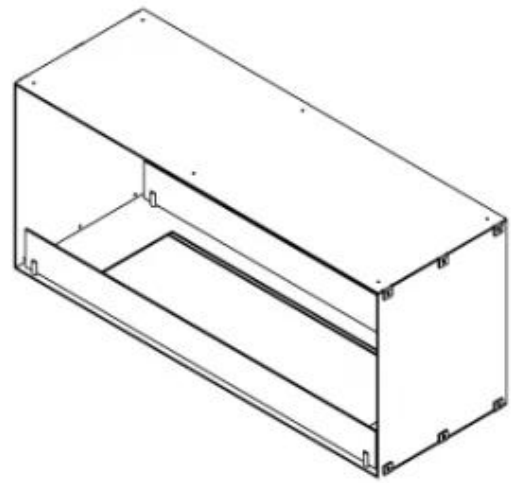

CACHFIRES

FOCO TWO 1000

BIO-30-105

Foco Two 1000 is an elegant double-sided tunnel bioethanol fireplace designed for built-in installation, allowing you to enjoy the flames from two opposite sides. This fireplace is perfect for partition walls or as a room divider between the living room and kitchen. You can choose between manual or automatic bioethanol burners, offering adjustable flame levels and remote control for added convenience. Made from 4 mm powder-coated stainless steel with tempered glass, the Foco Two ensures a stable and beautiful flame experience, adding a modern touch to any home.

Type

Flue/chimney	Not Required
Recommended air change rate	1
Producttype	See-through Built-in Bioethanol Fireplace
Brand	Foco
Fuel	Bioethanol
Use	Indoor
Warranty	2 years

Size

Length/Width	100 cm
Height	50 cm
Depth	40 cm
Weight	30 kg

Appearance

Materials	Steel
Steel thickness	4 mm
Colour	Black
Glas included	Yes

Foco Two 1000 - FLA4

Foco Two 1000 - FLA4+

PrimeFire