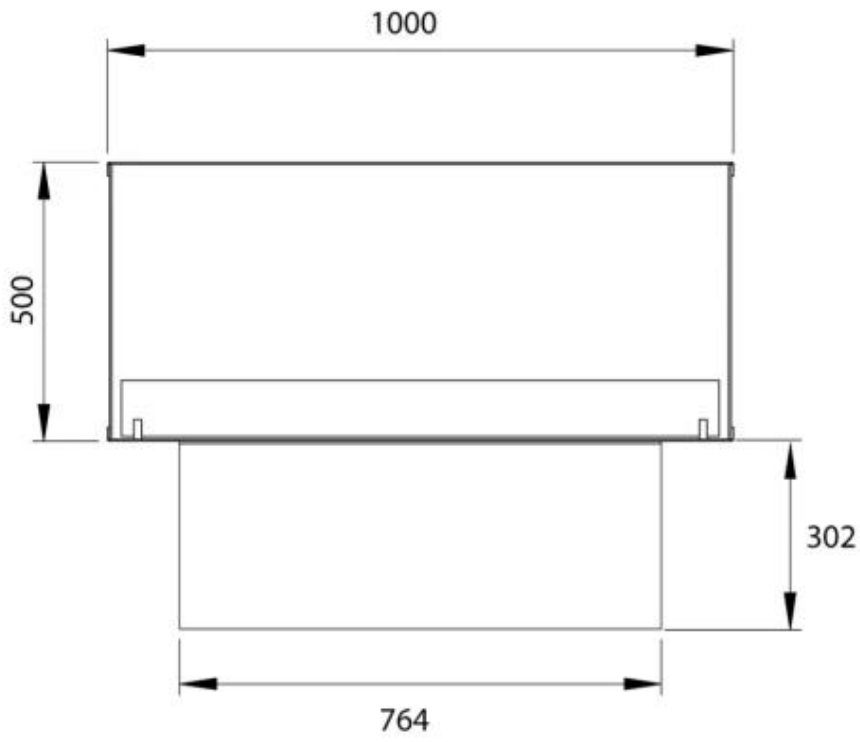

TECHNICAL SPECIFICATIONS

Size

Length/Width	100 cm
--------------	--------

Burner - Features

Adjustable flame	Yes
------------------	-----

Appearance

Steel thickness	4 mm
Materials	Steel
Colour	Black
Glas included	Yes

Remote control	Yes (add-on)
----------------	--------------

Size

Depth	40 cm
-------	-------

Burner - Features

Requires electricity	No
----------------------	----

Requires electricity	Yes
----------------------	-----

Size

Height	50 cm
--------	-------

Foco Two 1000 - FLA4

Foco Two 1000 - FLA4+

PrimeFire