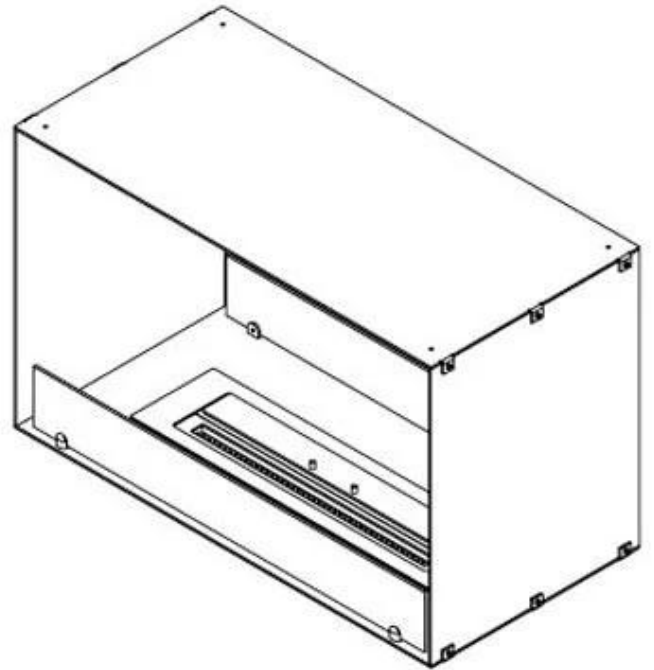

CACHFIRES

FOCO TWO 800

BIO-30-104

Foco Two 800 is a stylish double-sided tunnel bioethanol fireplace designed for wall installation, allowing you to enjoy the flames from two opposite sides. This fireplace is perfect for partition walls or as a room divider between the living room and kitchen. Made from 4 mm powder-coated stainless steel with tempered glass, the Foco Two ensures a stable flame and timeless design, fitting seamlessly into modern homes. Choose from three different burners and customise the fireplace perfectly to your needs.

TECHNICAL SPECIFICATIONS

Burner - Features

Control	Manual
Control	Remote Control
Control	Automatic
Heat output (max)	4,4 kW
Capacity	1.9 Litres
Capacity	3.5 Litres
Remote control	Yes (add-on)
Burner type	Planika PrimeFire 700
Burner type	3.5 Litre Superior
Flame length	50 cm
Flame length	45 cm
Minimum room size	40 m ³
Minimum room size	60 m ³
Requires electricity	Yes
Requires electricity	No
Burn time	7 hours
Adjustable flame	Yes
Usage	0.4 L/h
Usage	0.46 L/h

Type

Flue/chimney	Not Required
Recommended air change rate	1
Producttype	See-through Built-in Bioethanol Fireplace
Brand	Foco
Fuel	Bioethanol
Use	Indoor
Warranty	2 years

Size

Length/Width	80 cm
Height	50 cm
Depth	40 cm
Weight	21 kg

Appearance

Materials	Steel
Steel thickness	4 mm
Colour	Black
Glas included	Yes

PrimeFire

Automatic burner