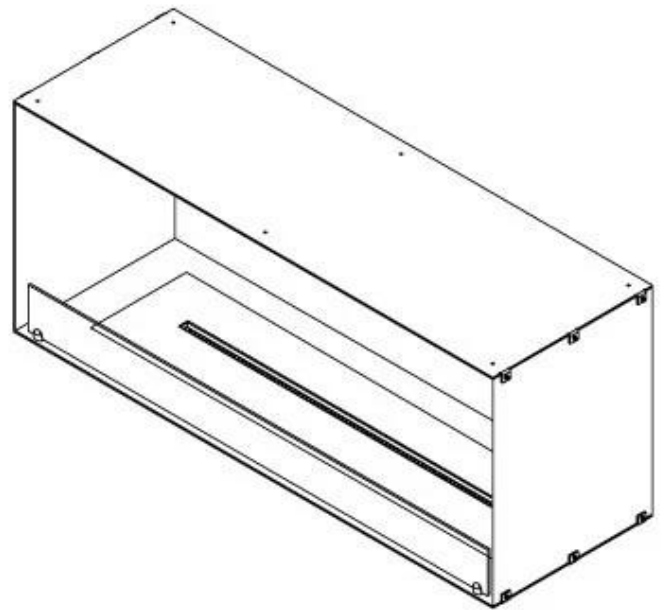

FLA 3+ 990 mm