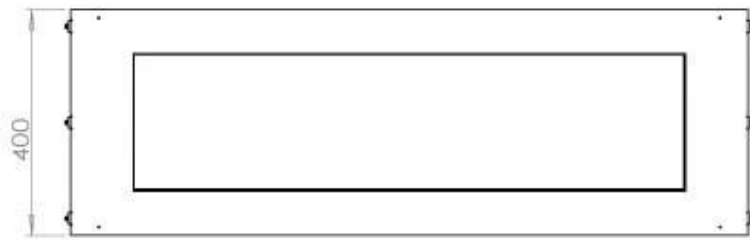

FLA 3+ 990 mm