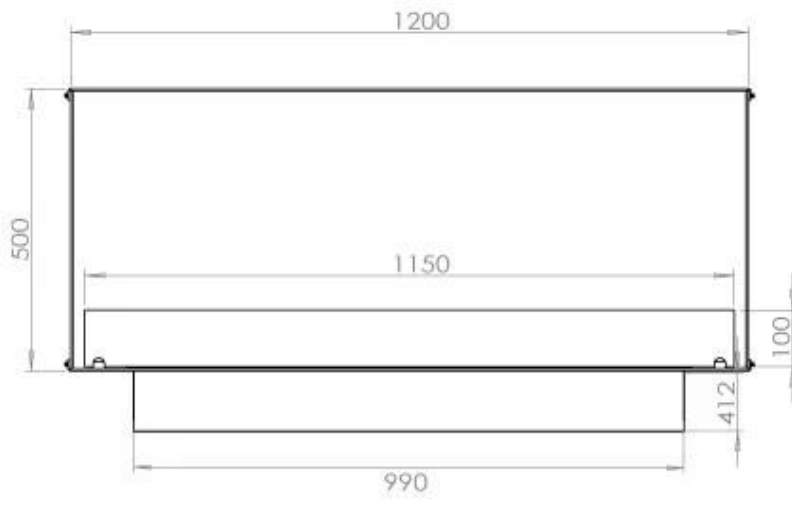

TECHNICAL SPECIFICATIONS

Burner - Features

Burn time	6 hours
Minimum room size	90 m ³
Burner type	5 Litre Superior
Flame length	85 cm
Heat output (max)	6,2 kW
Remote control	Yes (add-on)
Requires electricity	No
Requires electricity	Yes
Adjustable flame	Yes
Control	Automatic
Control	Remote Control
Control	Manual
Usage	0.87 L/h

Type

Recommended air change rate	1
Flue/chimney	Not Required
Producttype	1-sided Built-in Bioethanol Fireplace
Brand	Foco
Fuel	Bioethanol
Flame view	Front
Use	Indoor
Warranty	2 years

Size

Length/Width	120 cm
Height	50 cm
Depth	40 cm
Weight	35 kg

Appearance

Materials	Steel
Steel thickness	4 mm
Colour	Black
Glas included	Yes

FLA 3+ 990 mm

FLA 3 990 mm

Automatic burner 1000

PrimeFire 1000

Superior Manual 1000