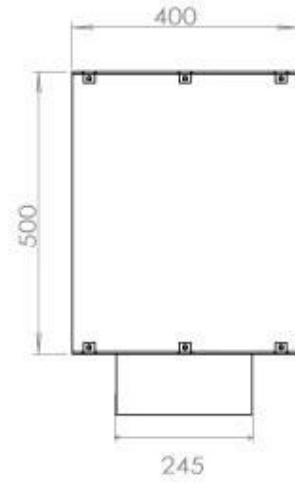

Length/Width	120 cm
--------------	--------

Appearance

Steel thickness	4 mm
Materials	Steel
Colour	Black

Type

Producttype	1-sided Built-in Bioethanol Fireplace
-------------	---------------------------------------

Remote control	Yes (add-on)
----------------	--------------

Size

Weight	35 kg
--------	-------

Depth	40 cm
-------	-------

FLA 3+ 990 mm

FLA 3 990 mm

Automatic burner 1000

PrimeFire 1000