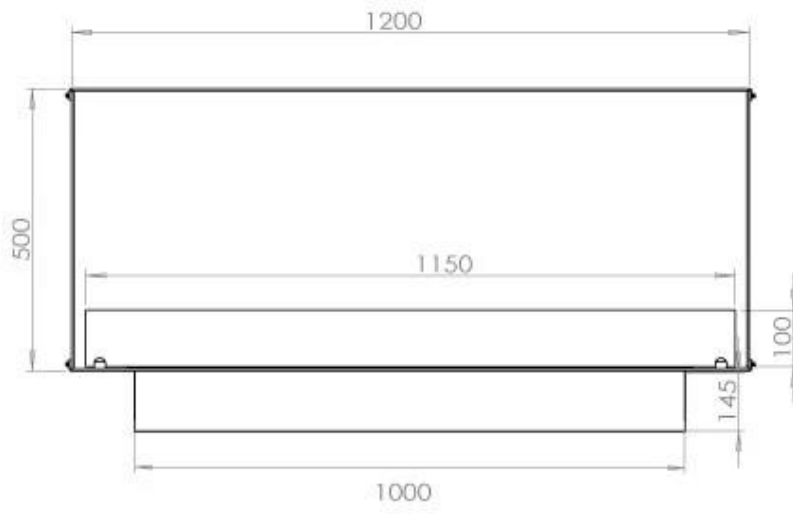

Type

Recommended air change rate	1
Flue/chimney	Not Required
Producttype	1-sided Built-in Bioethanol Fireplace
Brand	Foco
Fuel	Bioethanol
Flame view	Front
Use	Indoor
Warranty	2 years

Size

Length/Width	120 cm
Height	50 cm
Depth	40 cm
Weight	35 kg

Appearance

Materials	Steel
Steel thickness	4 mm
Colour	Black
Glas included	Yes

FLA 3+ 990 mm

FLA 3 990 mm

Automatic burner 1000

PrimeFire 1000

Superior Manual 1000