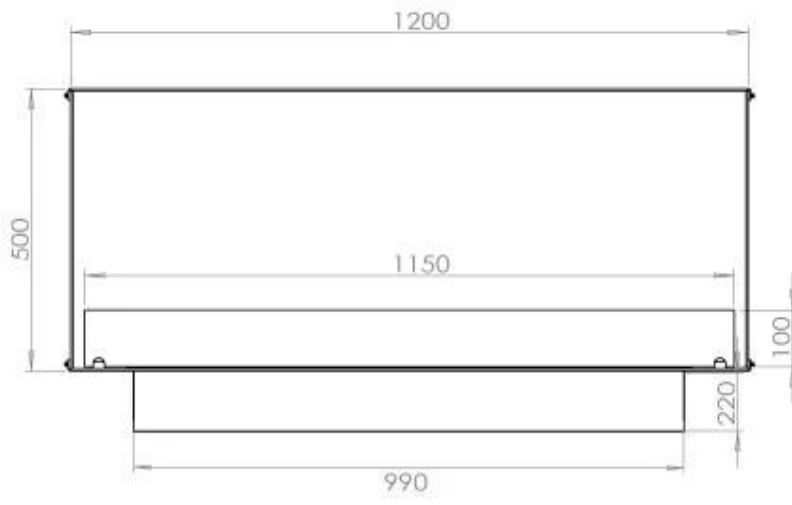

Length/Width	120 cm
--------------	--------

Appearance

Steel thickness	4 mm
Materials	Steel
Colour	Black

Type

Producttype	1-sided Built-in Bioethanol Fireplace
-------------	---------------------------------------

Remote control	Yes (add-on)
----------------	--------------

Size

Weight	35 kg
--------	-------

Depth	40 cm
-------	-------

FLA 3+ 990 mm

FLA 3 990 mm

Automatic burner 1000

PrimeFire 1000