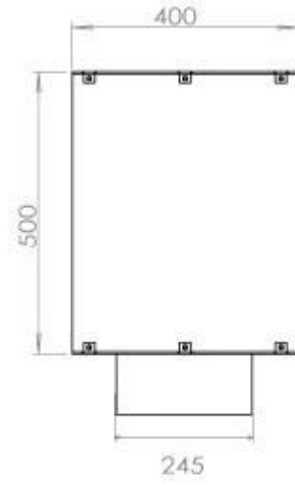

Length/Width	120 cm
--------------	--------

Appearance

Steel thickness	4 mm
Materials	Steel
Colour	Black

Type

Producttype	1-sided Built-in Bioethanol Fireplace
-------------	---------------------------------------

Remote control	Yes (add-on)
----------------	--------------

Size

Weight	35 kg
--------	-------

Depth	40 cm
-------	-------

FLA 3+ 990 mm

FLA 3 990 mm

Automatic burner 1000

PrimeFire 1000