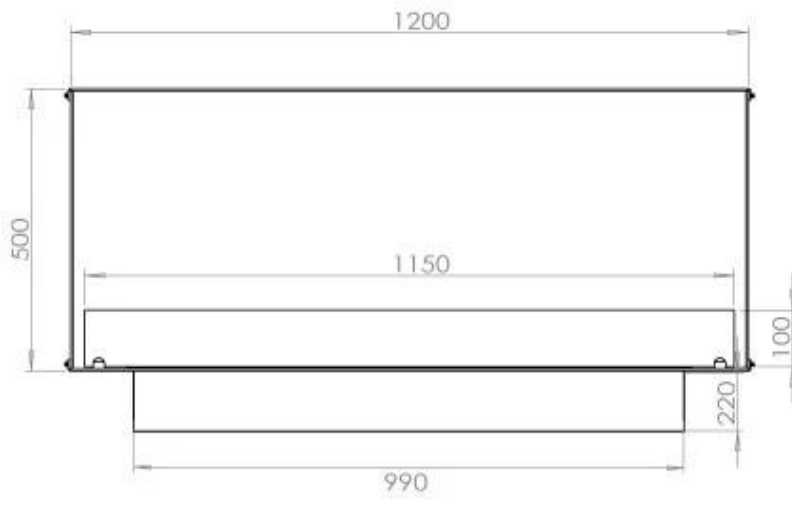

TECHNICAL SPECIFICATIONS

Burner - Features

Burn time	6 hours
Minimum room size	90 m ³
Burner type	5 Litre Superior
Flame length	85 cm
Heat output (max)	6,2 kW
Remote control	Yes (add-on)
Requires electricity	No
Requires electricity	Yes
Adjustable flame	Yes
Control	Automatic
Control	Remote Control
Control	Manual
Usage	0.87 L/h

Type

Recommended air change rate	1
Flue/chimney	Not Required
Producttype	1-sided Built-in Bioethanol Fireplace
Brand	Foco
Fuel	Bioethanol
Flame view	Front
Use	Indoor
Warranty	2 years

Size

Length/Width	120 cm
Height	50 cm
Depth	40 cm
Weight	35 kg

Appearance

Materials	Steel
Steel thickness	4 mm
Colour	Black
Glas included	Yes

FLA 3+ 990 mm

FLA 3 990 mm

Automatic burner 1000

PrimeFire 1000

Superior Manual 1000