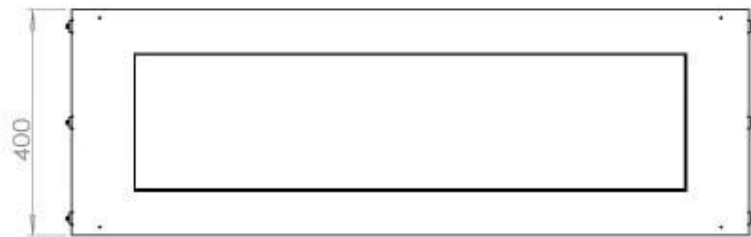

Appearance

Materials	Steel
Steel thickness	4 mm
Colour	Black
Glas included	Yes

FLA 3+ 990 mm

FLA 3 990 mm

Automatic burner 1000

PrimeFire 1000

Superior Manual 1000