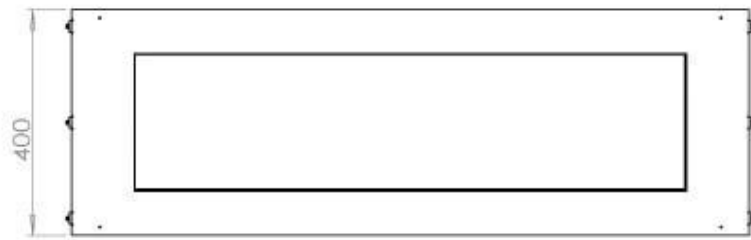

Appearance

Materials	Steel
Steel thickness	4 mm
Colour	Black
Glas included	Yes

FLA 3+ 990 mm

FLA 3 990 mm

Automatic burner 1000

PrimeFire 1000

Superior Manual 1000