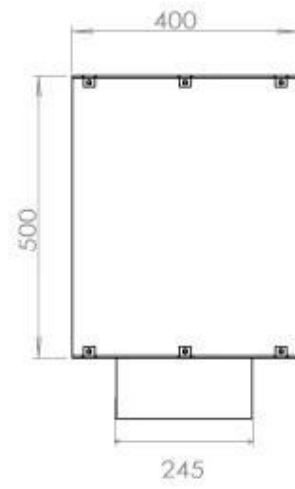

Type

Recommended air change rate	1
Flue/chimney	Not Required
Producttype	1-sided Built-in Bioethanol Fireplace
Brand	Foco
Fuel	Bioethanol
Flame view	Front
Use	Indoor
Warranty	2 years

Size

Length/Width	120 cm
Height	50 cm
Depth	40 cm
Weight	35 kg

Appearance

Materials	Steel
Steel thickness	4 mm
Colour	Black
Glas included	Yes

FLA 3+ 990 mm

FLA 3 990 mm

Automatic burner 1000

PrimeFire 1000

Superior Manual 1000