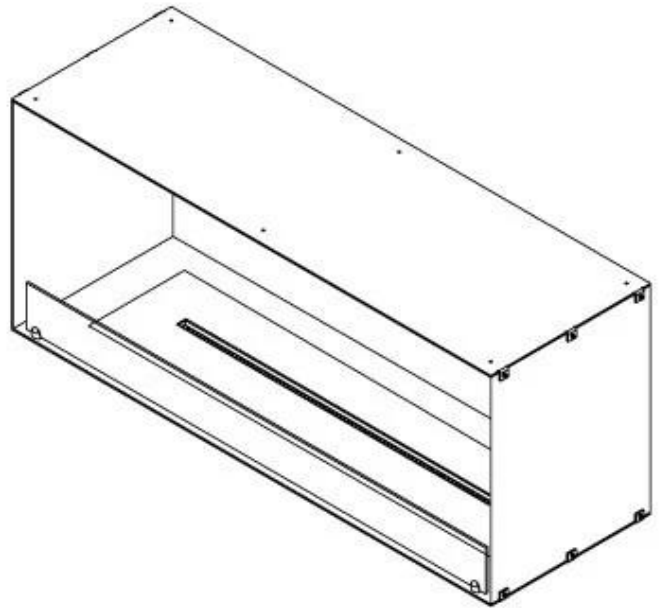

CACHFIRES

FOCO ONE 1200

BIO-30-130

Foco One 1200 is a stylish one-sided bioethanol fireplace designed for wall installation, allowing the flames to be viewed only from the front. This fireplace is ideal for creating a cosy atmosphere and offers the option between a manual and automatic burner with adjustable flame levels. The Foco One is made from 4 mm powder-coated stainless steel and comes with tempered glass, which protects the flames from drafts and wind gusts, ensuring a stable flame experience.

Type

Recommended air change rate	1
Flue/chimney	Not Required
Producttype	1-sided Built-in Bioethanol Fireplace
Brand	Foco
Fuel	Bioethanol
Flame view	Front
Use	Indoor
Warranty	2 years

Size

Length/Width	120 cm
Height	50 cm
Depth	40 cm
Weight	35 kg

Appearance

Materials	Steel
Steel thickness	4 mm
Colour	Black
Glas included	Yes

FLA 3+ 990 mm

FLA 3 990 mm

Automatic burner 1000

PrimeFire 1000

Superior Manual 1000