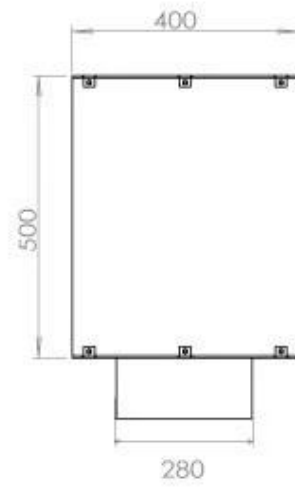

Length/Width	120 cm
--------------	--------

Appearance

Steel thickness	4 mm
Materials	Steel
Colour	Black

Type

Producttype	1-sided Built-in Bioethanol Fireplace
-------------	---------------------------------------

Remote control	Yes (add-on)
----------------	--------------

Size

Weight	35 kg
--------	-------

Depth	40 cm
-------	-------

FLA 3+ 990 mm

FLA 3 990 mm

Automatic burner 1000

PrimeFire 1000