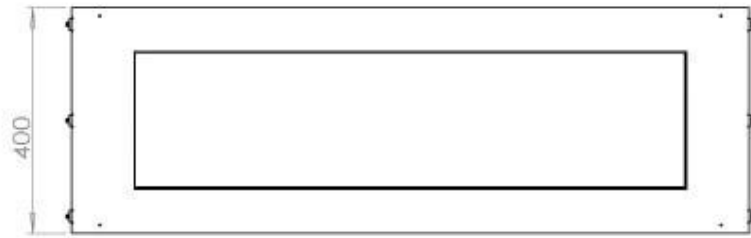

PrimeFire 1000