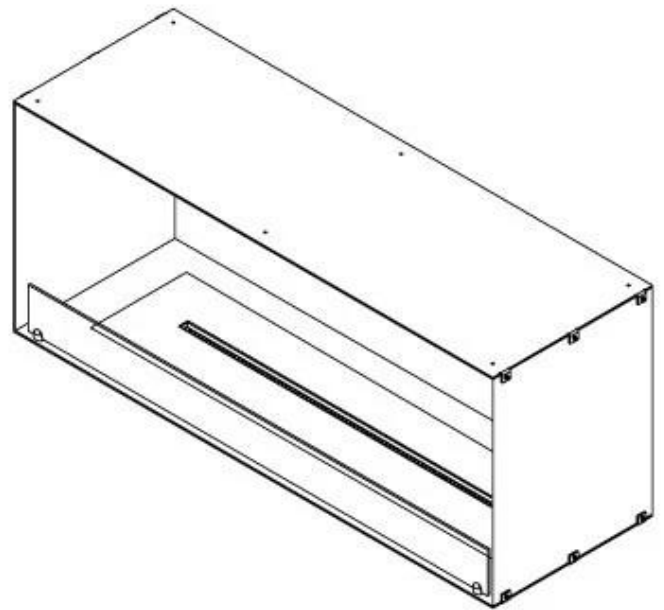

CACHFIRES

FOCO ONE 1200

BIO-30-130

Foco One 1200 is a stylish one-sided bioethanol fireplace designed for wall installation, allowing the flames to be viewed only from the front. This fireplace is ideal for creating a cosy atmosphere and offers the option between a manual and automatic burner with adjustable flame levels. The Foco One is made from 4 mm powder-coated stainless steel and comes with tempered glass, which protects the flames from drafts and wind gusts, ensuring a stable flame experience.

TECHNICAL SPECIFICATIONS

Burner - Features

Burn time	6 hours
Minimum room size	90 m ³
Burner type	5 Litre Superior
Flame length	85 cm
Heat output (max)	6,2 kW
Remote control	Yes (add-on)
Requires electricity	No
Requires electricity	Yes
Adjustable flame	Yes
Control	Automatic
Control	Remote Control
Control	Manual
Usage	0.87 L/h

Type

Recommended air change rate	1
Flue/chimney	Not Required
Producttype	1-sided Built-in Bioethanol Fireplace
Brand	Foco
Fuel	Bioethanol
Flame view	Front
Use	Indoor
Warranty	2 years

Size

Length/Width	120 cm
Height	50 cm
Depth	40 cm
Weight	35 kg

Appearance

Materials	Steel
Steel thickness	4 mm
Colour	Black
Glas included	Yes

FLA 3+ 990 mm

FLA 3 990 mm

Automatic burner 1000

PrimeFire 1000

Superior Manual 1000