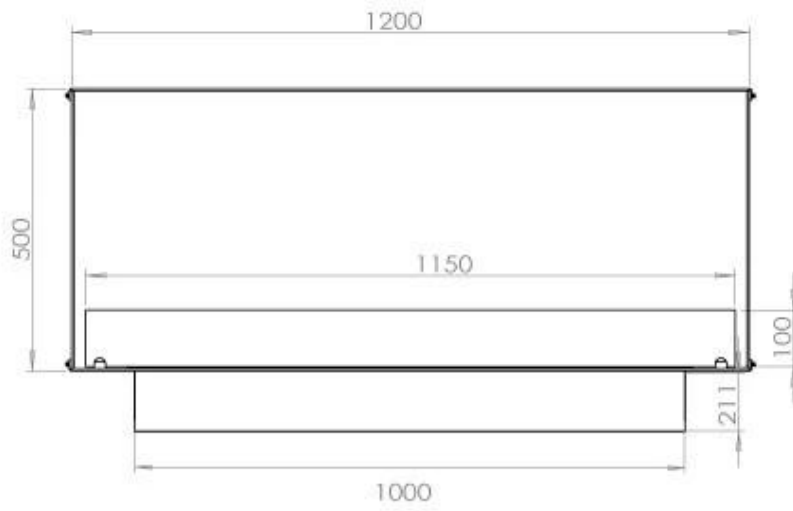

TECHNICAL SPECIFICATIONS

Burner - Features

Burn time	6 hours
Minimum room size	90 m ³
Burner type	5 Litre Superior
Flame length	85 cm
Heat output (max)	6,2 kW
Remote control	Yes (add-on)
Requires electricity	No
Requires electricity	Yes
Adjustable flame	Yes
Control	Automatic
Control	Remote Control
Control	Manual
Usage	0.87 L/h

Type

Recommended air change rate	1
Flue/chimney	Not Required
Producttype	1-sided Built-in Bioethanol Fireplace
Brand	Foco
Fuel	Bioethanol
Flame view	Front
Use	Indoor
Warranty	2 years

Size

Length/Width	120 cm
Height	50 cm
Depth	40 cm
Weight	35 kg

Appearance

Materials	Steel
Steel thickness	4 mm
Colour	Black
Glas included	Yes

FLA 3+ 990 mm

FLA 3 990 mm

Automatic burner 1000

PrimeFire 1000

Superior Manual 1000