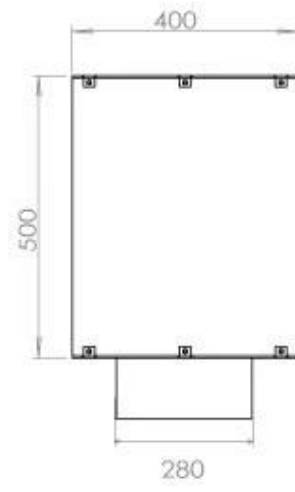

Type

Recommended air change rate	1
Flue/chimney	Not Required
Producttype	1-sided Built-in Bioethanol Fireplace
Brand	Foco
Fuel	Bioethanol
Flame view	Front
Use	Indoor
Warranty	2 years

Size

Length/Width	120 cm
Height	50 cm
Depth	40 cm
Weight	35 kg

Appearance

Materials	Steel
Steel thickness	4 mm
Colour	Black
Glas included	Yes

FLA 3+ 990 mm

FLA 3 990 mm

Automatic burner 1000

PrimeFire 1000

Superior Manual 1000