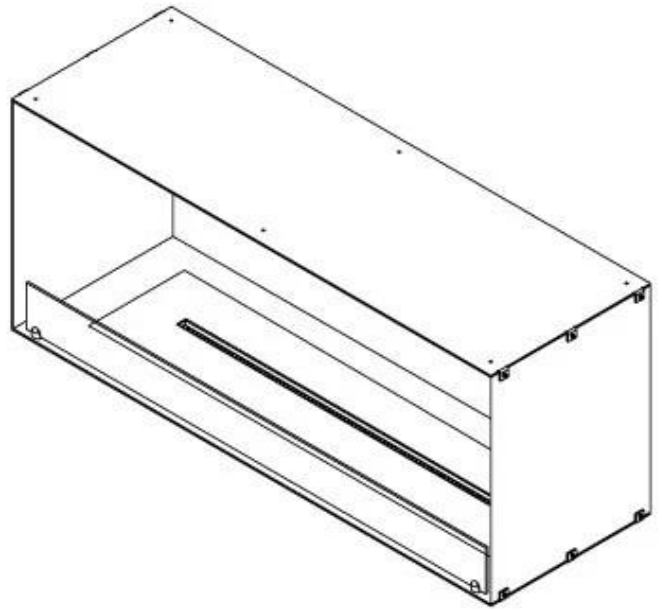

PrimeFire 1000