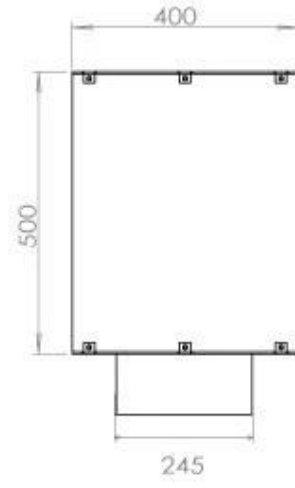

PrimeFire 1000