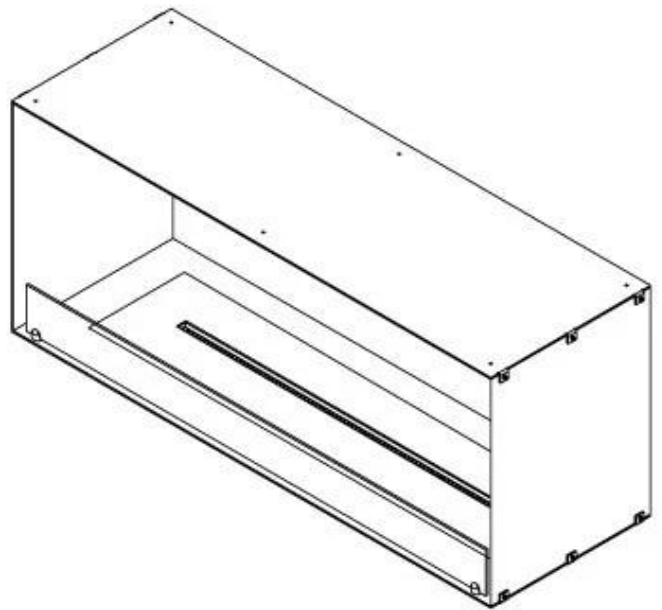

CACHFIRES

FOCO ONE 1200

BIO-30-130

Foco One 1200 is a stylish one-sided bioethanol fireplace designed for wall installation, allowing the flames to be viewed only from the front. This fireplace is ideal for creating a cosy atmosphere and offers the option between a manual and automatic burner with adjustable flame levels. The Foco One is made from 4 mm powder-coated stainless steel and comes with tempered glass, which protects the flames from drafts and wind gusts, ensuring a stable flame experience.

Type

Recommended air change rate	1
Flue/chimney	Not Required
Producttype	1-sided Built-in Bioethanol Fireplace
Brand	Foco
Fuel	Bioethanol
Flame view	Front
Use	Indoor
Warranty	2 years

Size

Length/Width	120 cm
Height	50 cm
Depth	40 cm
Weight	35 kg

Appearance

Materials	Steel
Steel thickness	4 mm
Colour	Black
Glas included	Yes

FLA 3+ 990 mm

FLA 3 990 mm

Automatic burner 1000

PrimeFire 1000

Superior Manual 1000