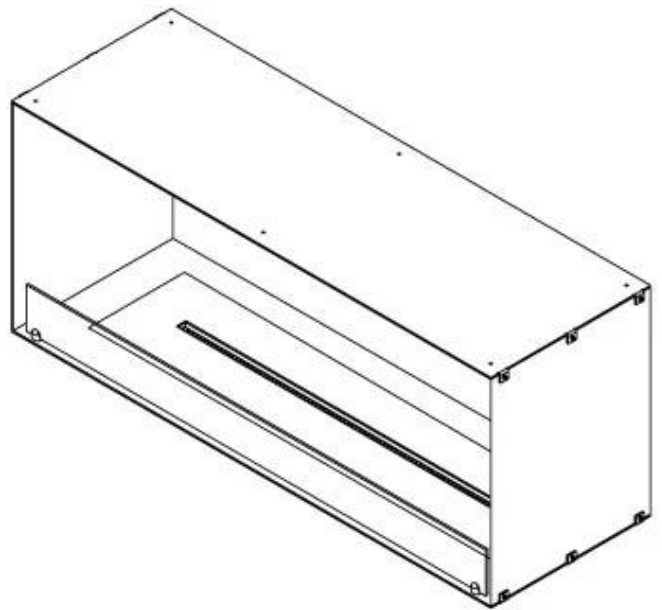

CACHFIRES

FOCO ONE 1200

BIO-30-130

Foco One 1200 is a stylish one-sided bioethanol fireplace designed for wall installation, allowing the flames to be viewed only from the front. This fireplace is ideal for creating a cosy atmosphere and offers the option between a manual and automatic burner with adjustable flame levels. The Foco One is made from 4 mm powder-coated stainless steel and comes with tempered glass, which protects the flames from drafts and wind gusts, ensuring a stable flame experience.

Type

Recommended air change rate	1
Flue/chimney	Not Required
Producttype	1-sided Built-in Bioethanol Fireplace
Brand	Foco
Fuel	Bioethanol
Flame view	Front
Use	Indoor
Warranty	2 years

Size

Length/Width	120 cm
Height	50 cm
Depth	40 cm
Weight	35 kg

Appearance

Materials	Steel
Steel thickness	4 mm
Colour	Black
Glas included	Yes

FLA 3+ 990 mm

FLA 3 990 mm

Automatic burner 1000

PrimeFire 1000

Superior Manual 1000