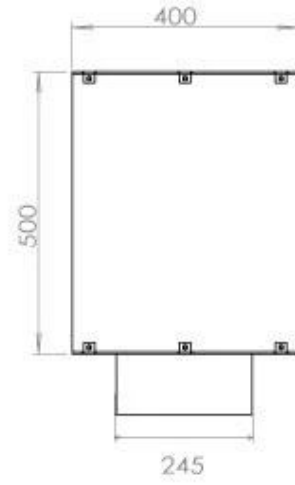

Type

Recommended air change rate	1
Flue/chimney	Not Required
Producttype	1-sided Built-in Bioethanol Fireplace
Brand	Foco
Fuel	Bioethanol
Flame view	Front
Use	Indoor
Warranty	2 years

Size

Length/Width	120 cm
Height	50 cm
Depth	40 cm
Weight	35 kg

Appearance

Materials	Steel
Steel thickness	4 mm
Colour	Black
Glas included	Yes

FLA 3+ 990 mm

FLA 3 990 mm

Automatic burner 1000

PrimeFire 1000

Superior Manual 1000