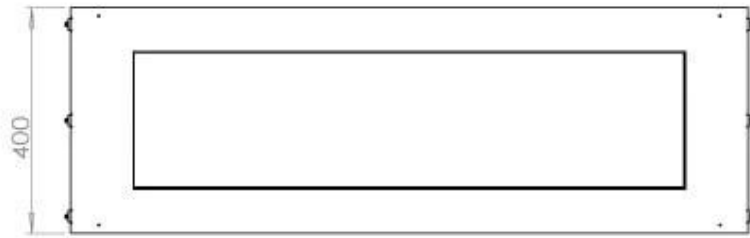

Appearance

Materials	Steel
Steel thickness	4 mm
Colour	Black
Glas included	Yes

FLA 3+ 990 mm

FLA 3 990 mm

Automatic burner 1000

PrimeFire 1000

Superior Manual 1000