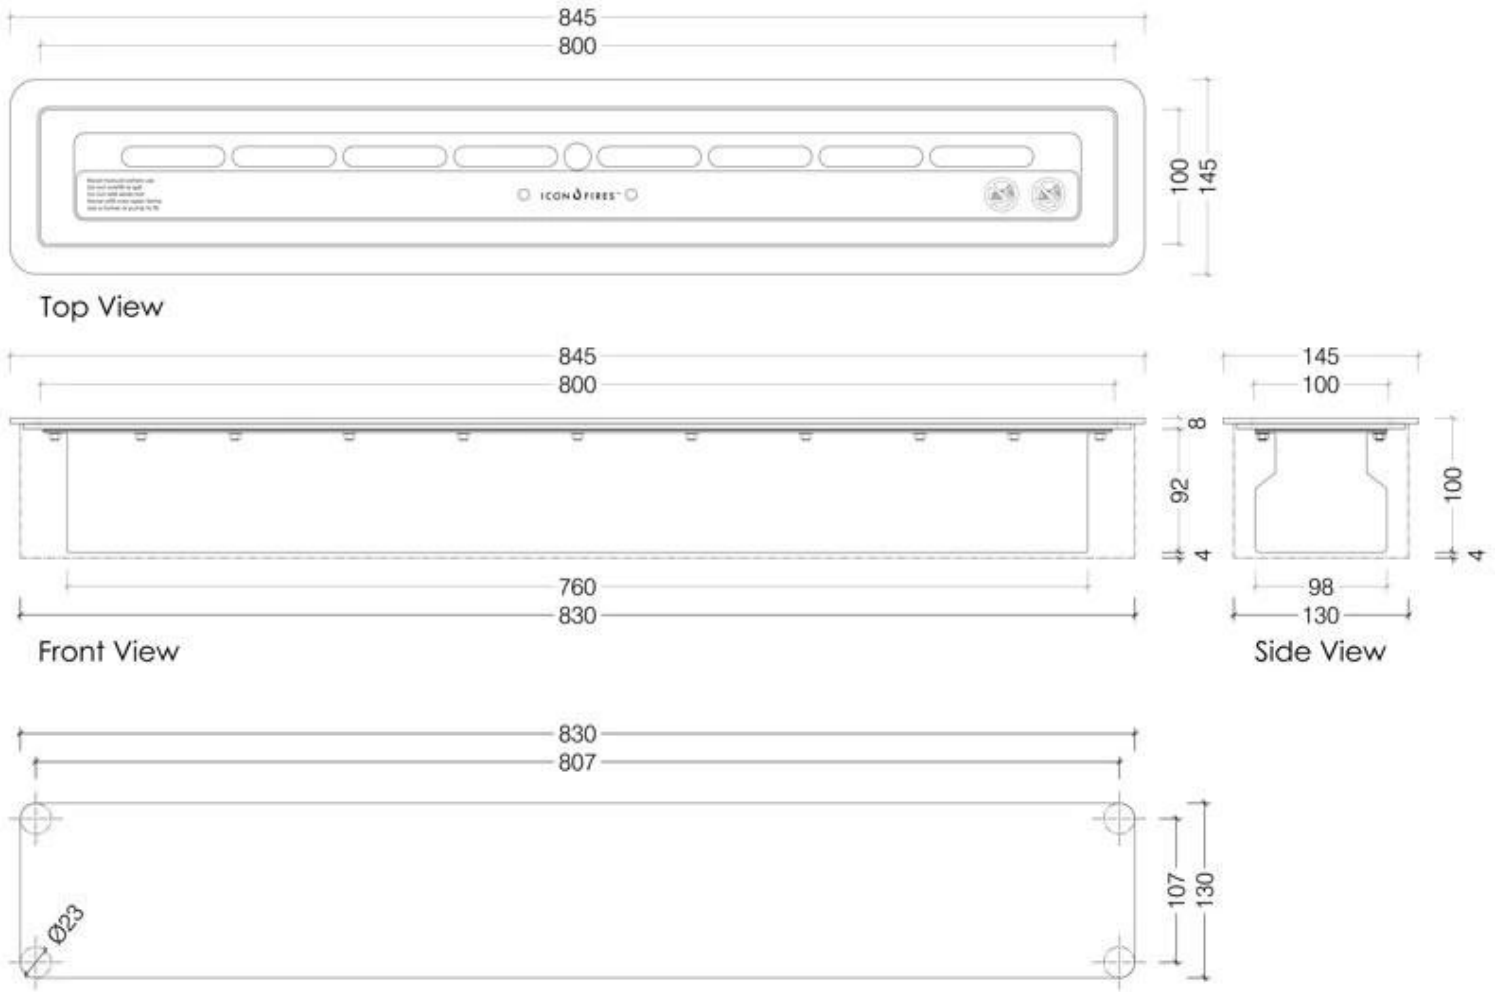

CACHFIRES

ICON FIRES SLIMLINE BURNER - 80 CM

BIO-70-214

Icon Slimline 800 burner from Icon Fires is a sleek and efficient bioethanol burner, perfect for installation in compact spaces. With a capacity of 4.5 liters, it offers up to 8 hours of burn time and a heat output of 5.4 kW. The adjustable flame feature allows you to customise the heat and bioethanol consumption. The Slimline 800 is particularly well-suited for wall-mounted fireplaces and requires no chimney, making installation easy and flexible.

TECHNICAL SPECIFICATIONS

Appearance

Colour	Stainless Steel
Shape	Rectangular
Glas included	No
Materials	Stainless Steel

Burner

Flue/chimney	Not Required
Remote control	No
Burner type	Icon Slimline 800 Burner
Requires electricity	No
Burn time	8 hours
Adjustable flame	Yes
Control	Manual
Usage	0.6 L/h
Heat output (max)	5,4 kW
Capacity	4.5 Litres
Fuel	Bioethanol

Type

Producttype	Manual Bioethanol Burner
Flame view	44,1
Warranty	2 years
Use	Indoor
Brand	Icon Fires

Size

Depth	14,5 cm
Weight	14 kg
Length/Width	84,5 cm
Height	10 cm

Slimline 800 Biofuel Burner With Mount Plate