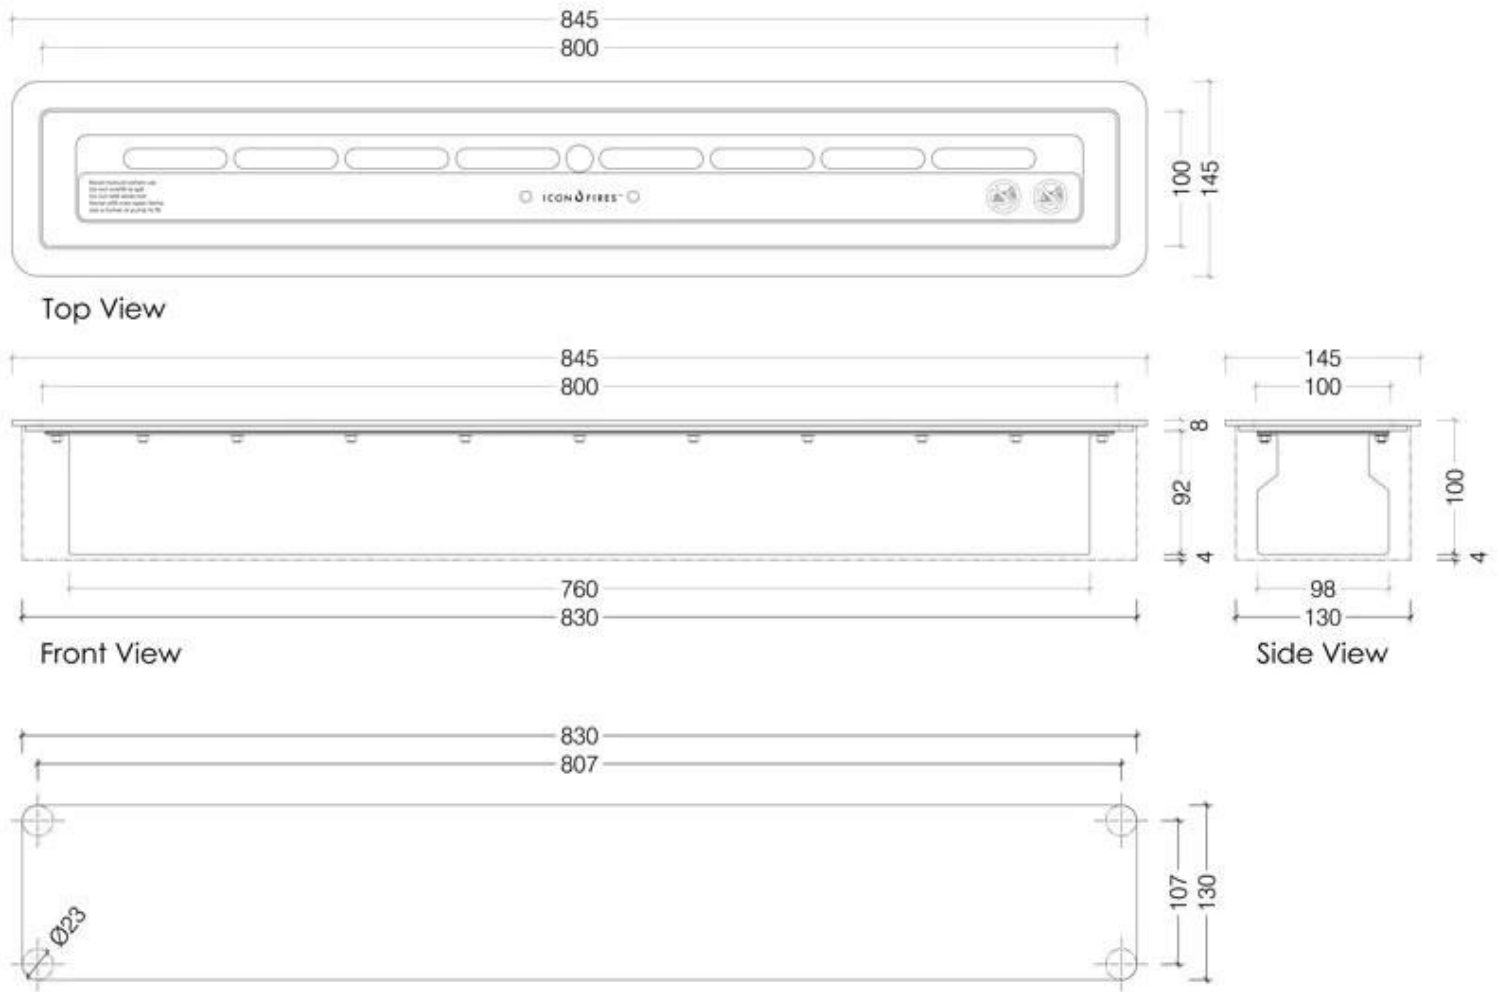

CACHFIRES

ICON FIRES SLIMLINE BURNER - 80 CM

BIO-70-214

Icon Slimline 800 burner from Icon Fires is a sleek and efficient bioethanol burner, perfect for installation in compact spaces. With a capacity of 4.5 liters, it offers up to 8 hours of burn time and a heat output of 5.4 kW. The adjustable flame feature allows you to customise the heat and bioethanol consumption. The Slimline 800 is particularly well-suited for wall-mounted fireplaces and requires no chimney, making installation easy and flexible.

TECHNICAL SPECIFICATIONS

Key Specifications

Producttype	Manual Bioethanol Burner
Brand	Icon Fires
Use	Indoor
Warranty	2 years

Dimensions & Weight

Length/Width	84,5 cm
Height	10 cm
Depth	14,5 cm
Weight	14 kg

Technical Specifications

Fuel	Bioethanol
Burning time up to	8 hours
Capacity	4.5 Litres
Heat output (max)	5,4 kW
Consumption	0.6 L/h

Burner Specifications

Adjustable flame	Yes
Control	Manual
Burner Model	Icon Slimline 800 Burner
Remote control	No

Material and Appearance

Material	Stainless Steel
Colour	Stainless Steel
Flame view	44,1
Shape	Rectangular
Glas included	No

Installation Details

Flue/Chimney	Not Required
Power Requirements	No

Slimline 800 Biofuel Burner With Mount Plate