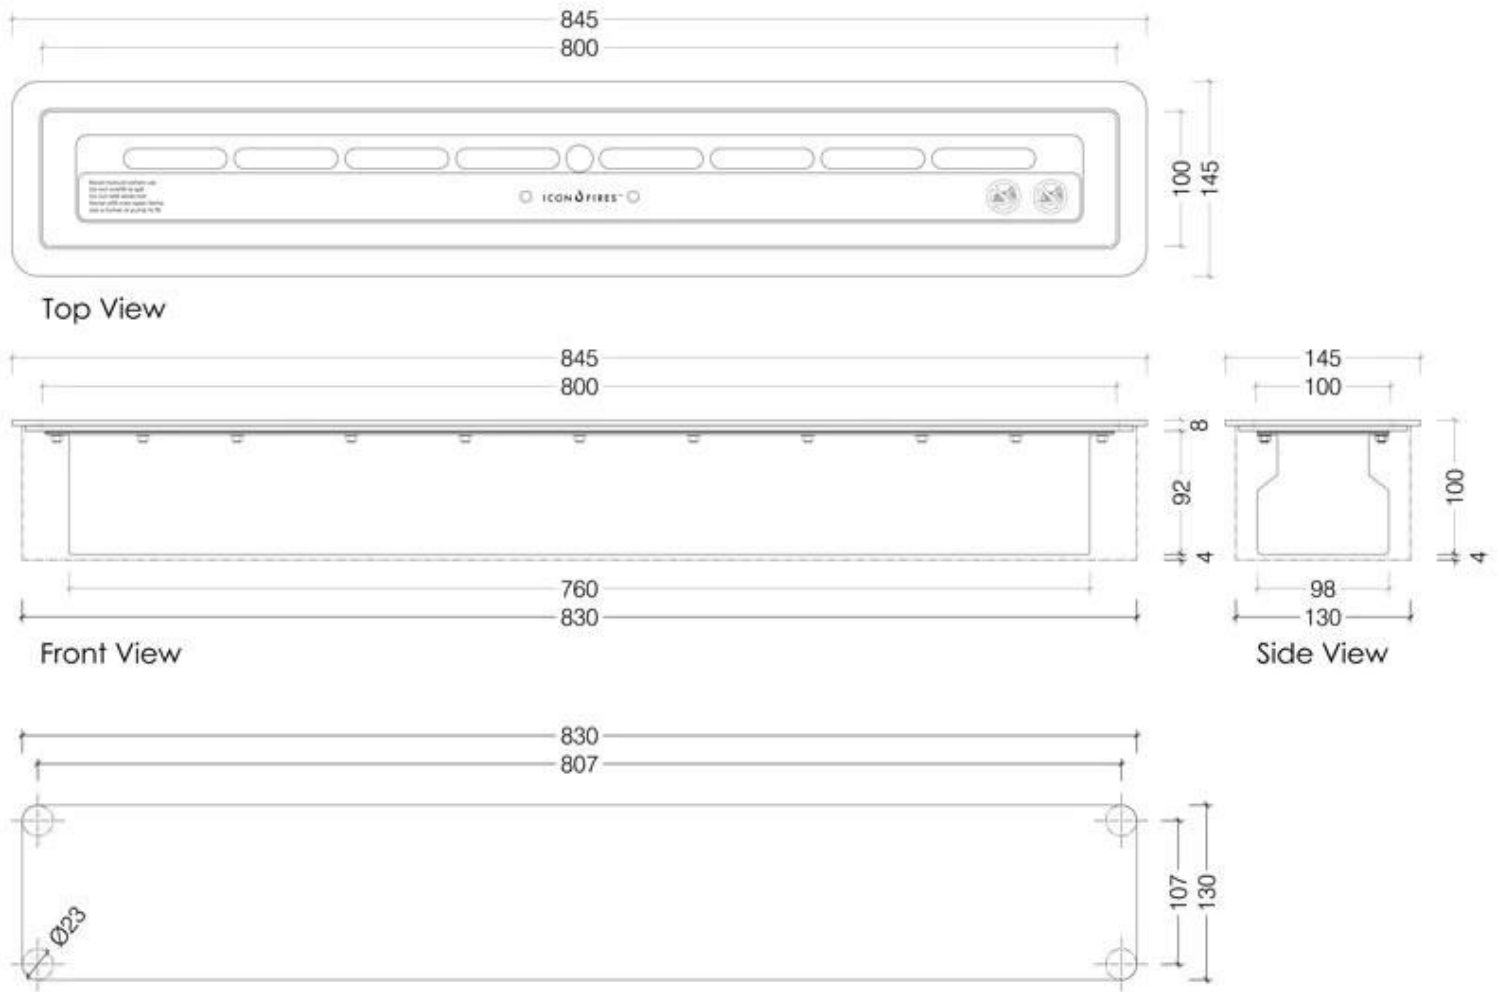

Slimline 800 Biofuel Burner With Mount Plate

© This drawing is copyright and remains the property of IconFires. It may not be retained, copied or used without written consent.