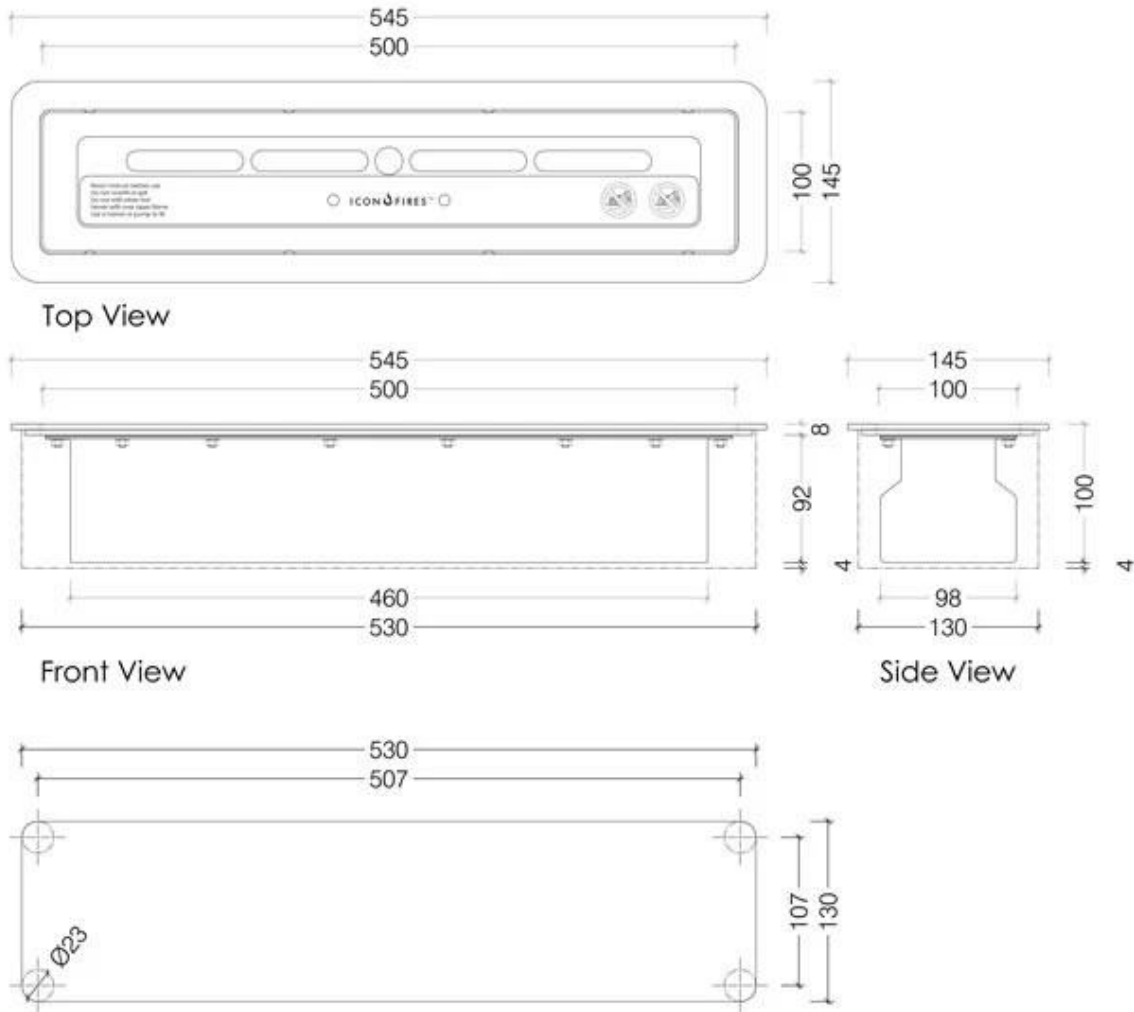

| | |
|--------------|---------|
| Length/Width | 54,5 cm |
| Height | 10 cm |
| Depth | 14,5 cm |
| Weight | 7 kg |

Technical Specifications

| | |
|--------------------|-------------|
| Fuel | Bioethanol |
| Burning time up to | 8 hours |
| Capacity | 2.75 Litres |
| Heat output (max) | 2,7 kW |
| Consumption | 0.3 L/h |

Burner Specifications

| | |
|------------------|--------------------------|
| Adjustable flame | Yes |
| Control | Manual |
| Burner Model | Icon Slimline 500 Burner |
| Remote control | No |

Material and Appearance

| | |
|---------------|-----------------|
| Material | Stainless Steel |
| Colour | Stainless Steel |
| Flame view | 44,1 |
| Shape | Rectangular |
| Glas included | No |

Installation Details

| | |
|--------------------|--------------|
| Flue/Chimney | Not Required |
| Power Requirements | No |