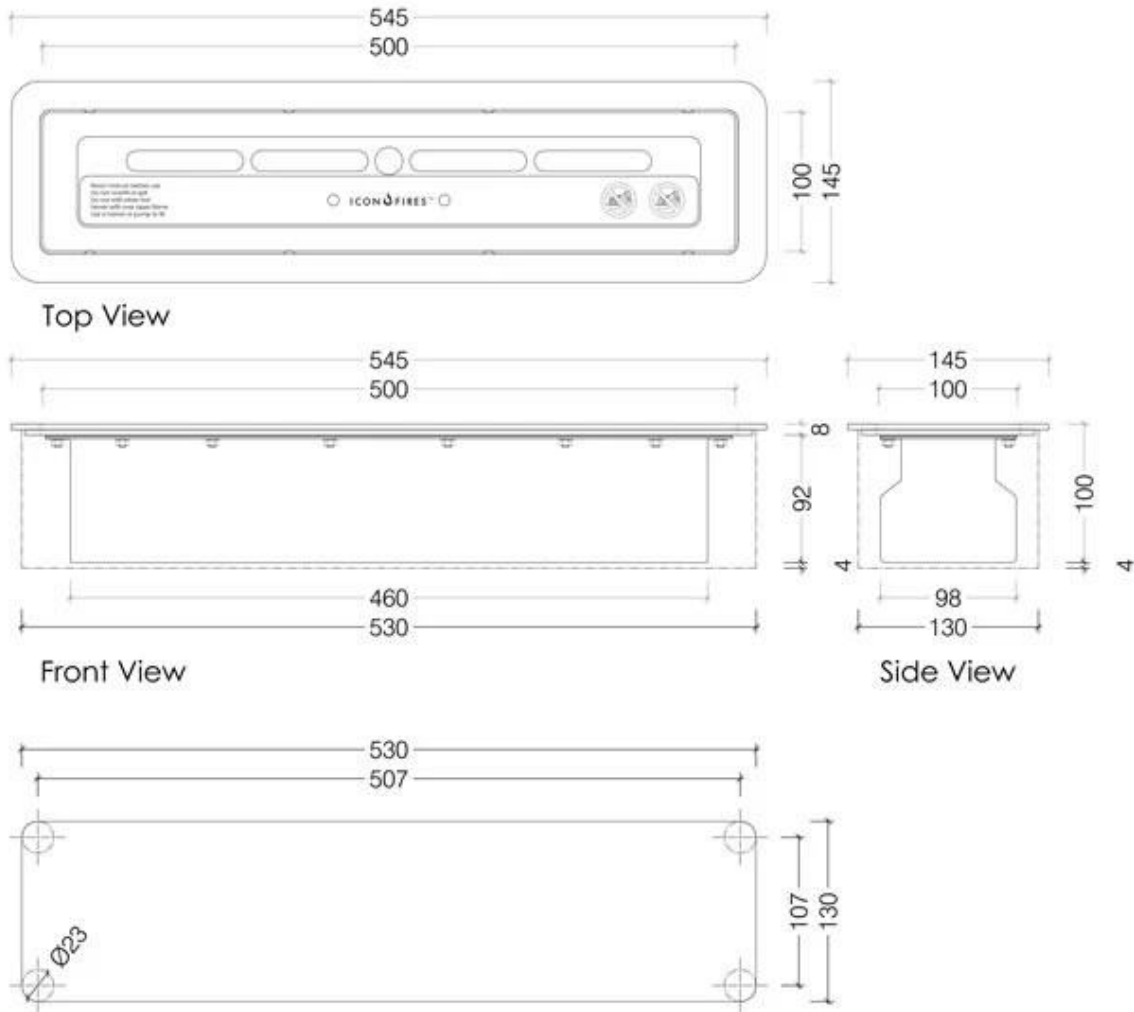

Slimline 500 Biofuel Burner With Mount Plate

© This drawing is copyright and remains the property of iconfires.
It may not be retained, copied or used without written consent.

ICON FIRES™

www.iconfires.com