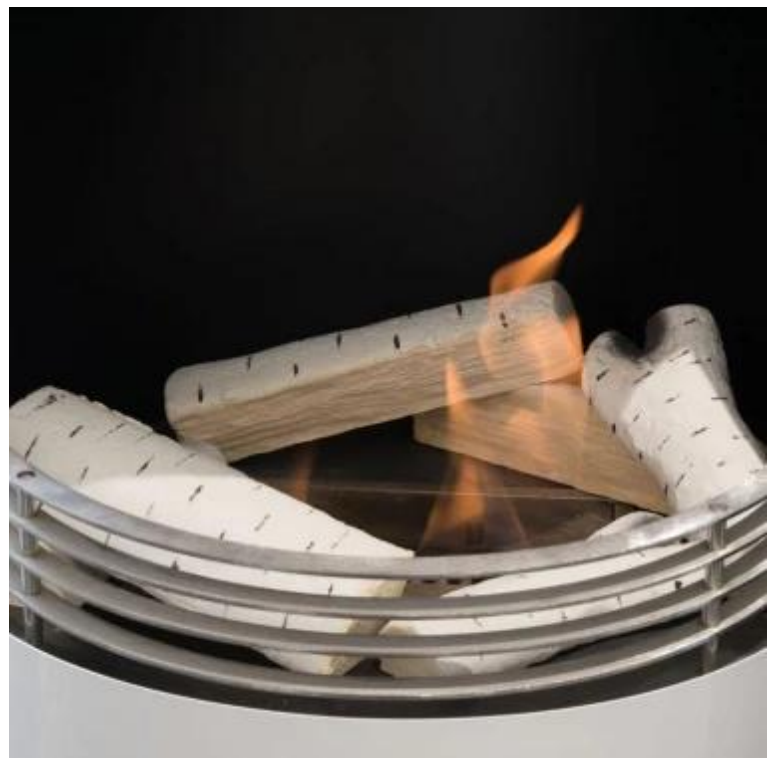

CACHFIRES

CERAMICS BIRCHWOOD 6 PCS.

BIO313

6 pcs.of ceramic birchwood for decorating your bio fireplace.

TECHNICAL SPECIFICATIONS

Size

Quantity	6
Weight	1 kg

Appearance

Materials	Cerâmica
Colour	White
Decoration	White Logset

Key specifications

Suitable for	Bioethanol Fireplaces
Producttype	Decoration for Bioethanol Fireplaces
Brand	ScandiFlames
Use	Indoor
Warranty	2 years

22 cm

18 cm